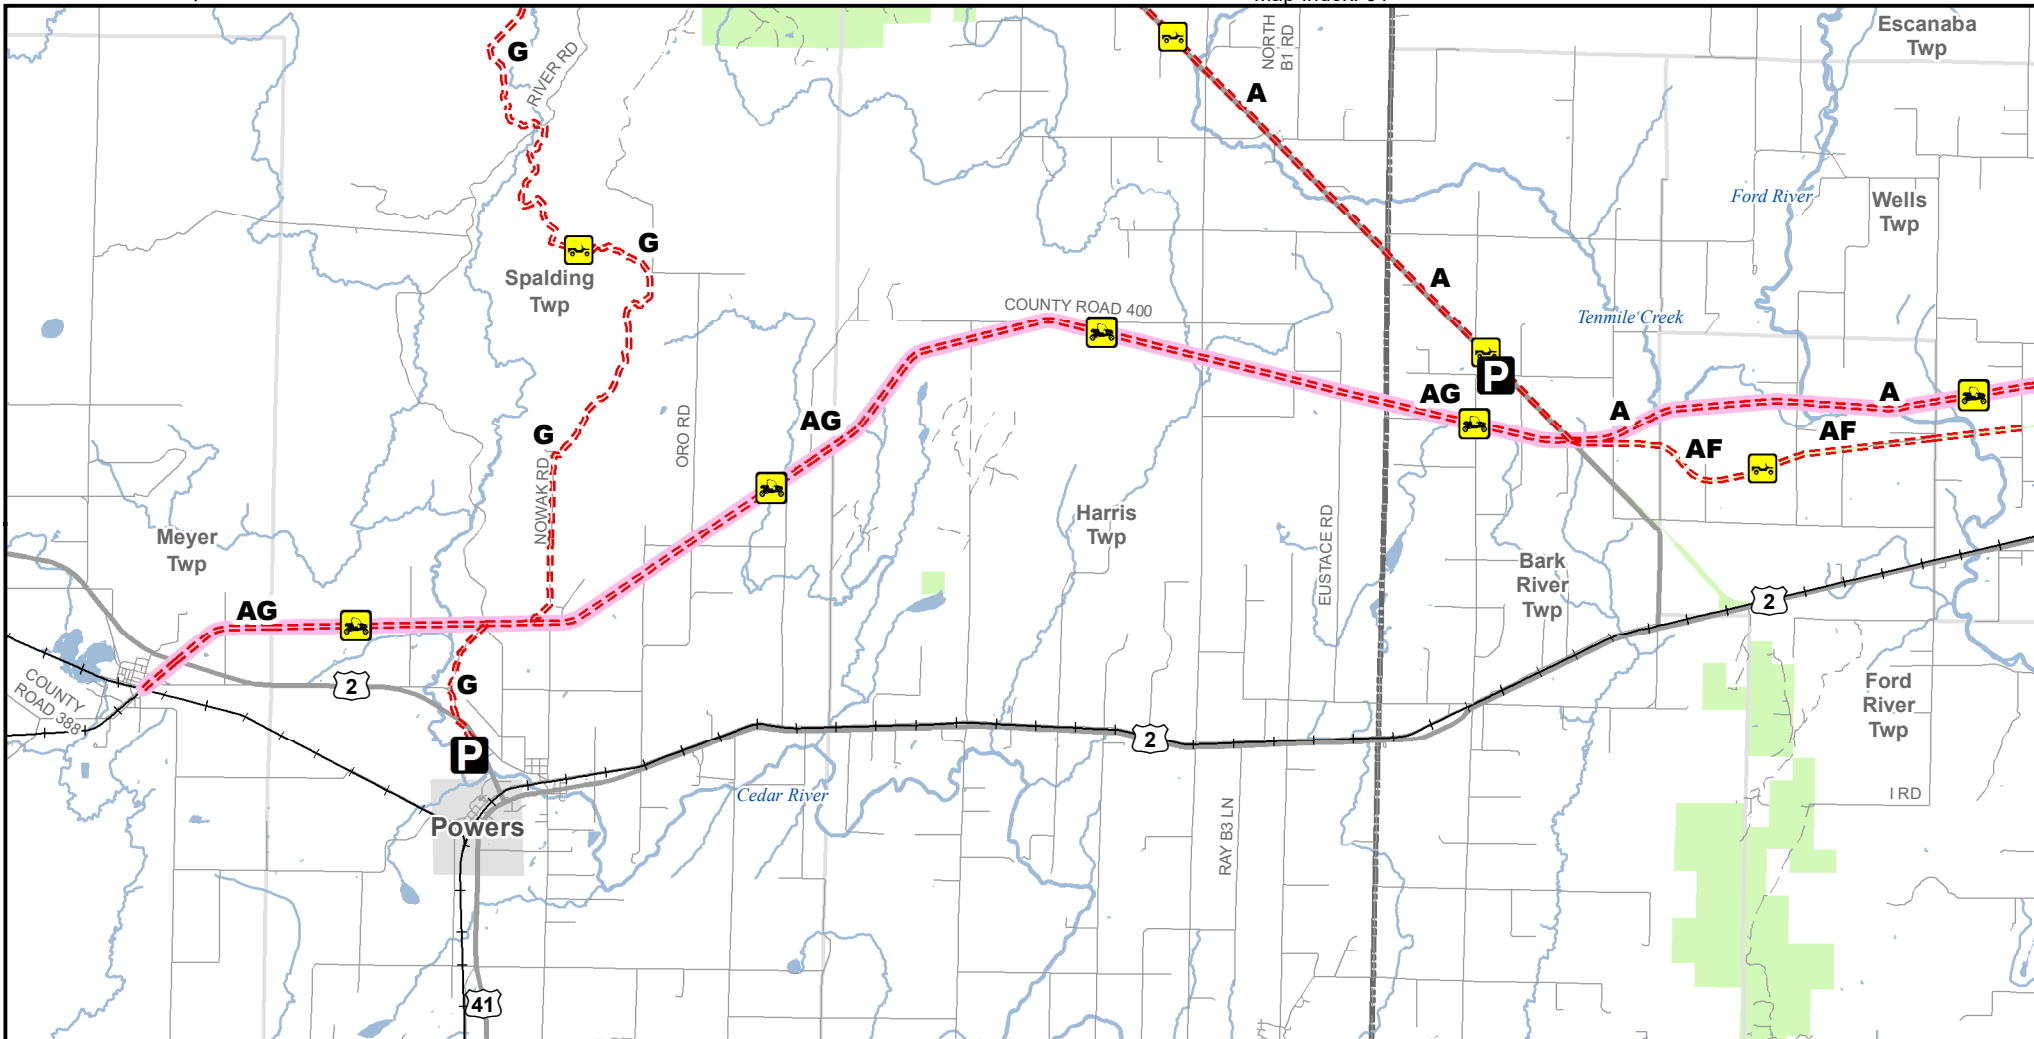

AG Route -- Hermansville

Delta & Menominee Counties

Description: 17 Miles

Map Index: 01

ADVISORY: Trails and Routes have two-way traffic.
DISCLAIMER: Trails shown on this map are an approximate representation of the trail system at the time of publication and may not reflect current ground conditions.
STAY ON SIGNED TRAILS ONLY!

Parking Lot

65" Restricted ORV Route

ORV Route

Restricted ORV Route - ORV's Less than 65" width including off-road motorcycles only. ORV license and trail permit required.

ORV Route – ORVs of all sizes including off-road motorcycles. ORV license and trail permit required unless licensed by the Secretary of State.

- Highway
- Paved Road
- Gravel or Dirt Road
- Railroad
- Lakes and Rivers

- State Forest Land
- Township
- County Boundary

Updated: 7/8/2020

Michigan.gov/ORVInfo