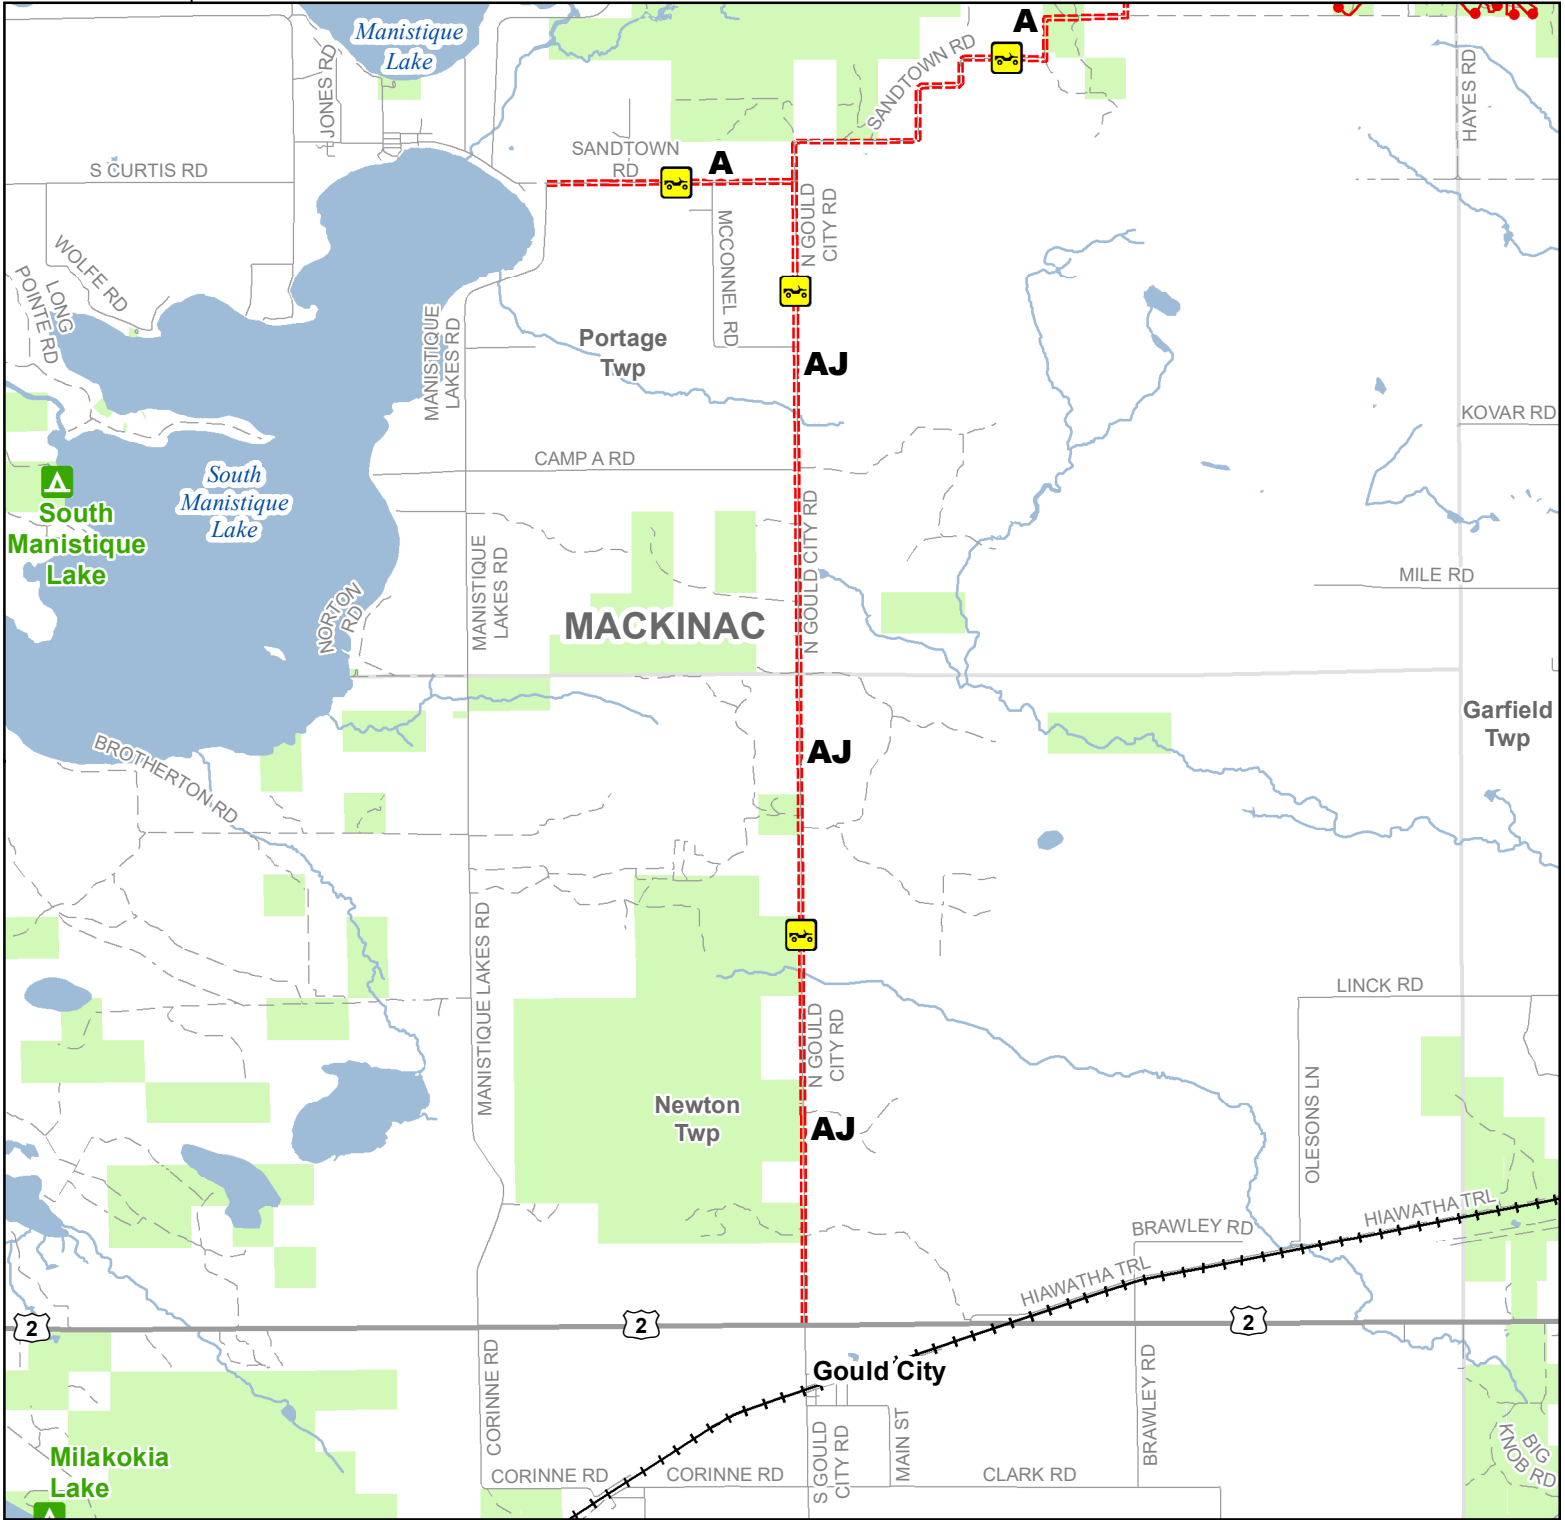

AJ Route -- Portage & Newton Townships

Mackinac County, Michigan

ADVISORY: Trails and Routes have two-way traffic.
DISCLAIMER: Trails shown on this map are an approximate representation of the trail system at the time of publication and may not reflect current ground conditions. STAY ON SIGNED TRAILS ONLY!

Description: 7 Miles

State Forest Campground

ORV Routes

ORV Route -- ORVs of all sizes including off-road motorcycles. ORV license and trail permit required unless licensed by the Secretary of State.

Motorcycle Trail -- Motorcycles Only. ORV license and trail permit required.

- Highway
- Paved Road
- Gravel or Dirt Road
- Railroad
- Lake and River
- State Forest Land
- Township

Updated: 8/13/2020

Michigan.gov/ORVInfo