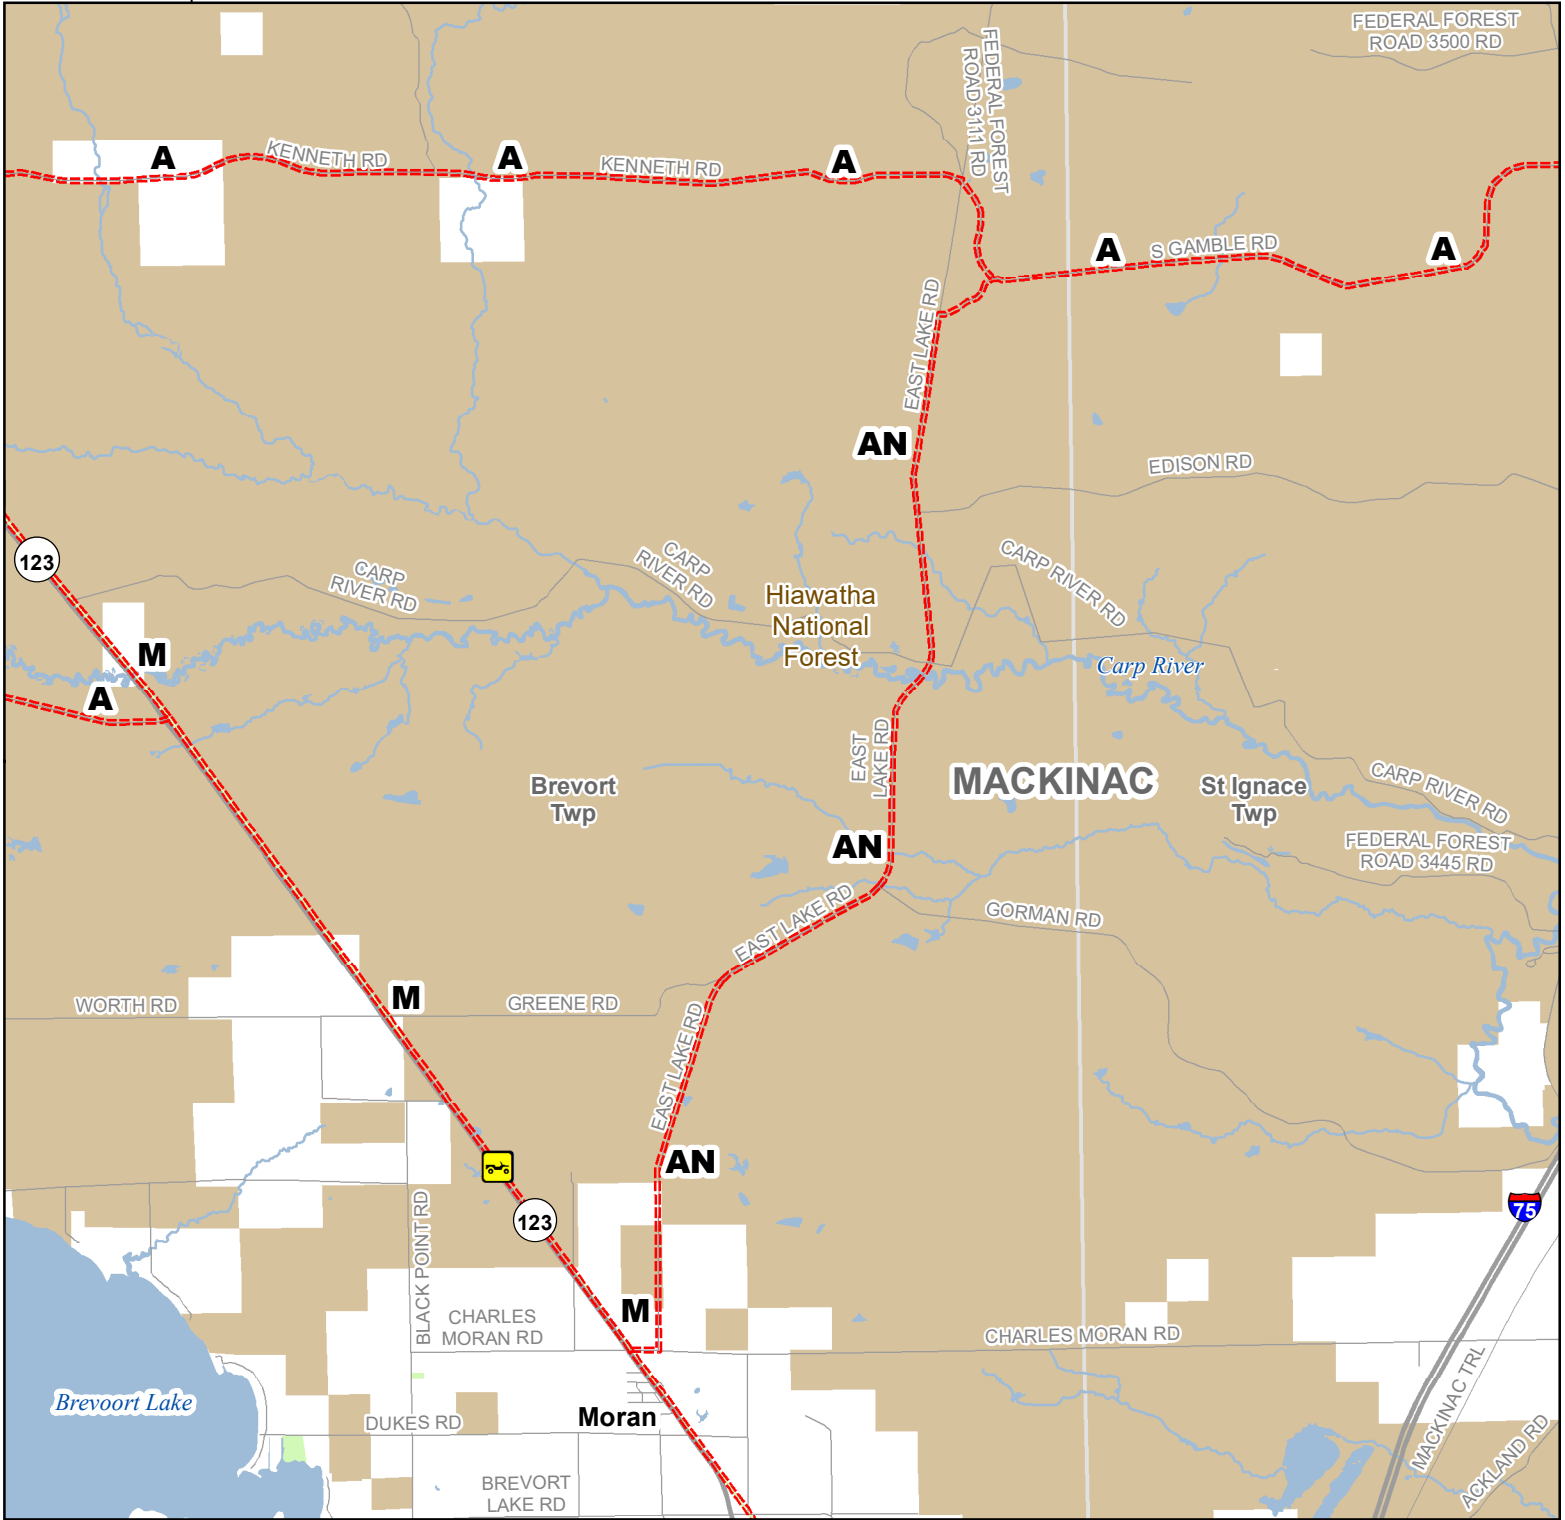

AN Route

Mackinac County, Michigan

Description: 7.5 Miles

ADVISORY: Trails and Routes have two-way traffic.
 DISCLAIMER: Trails shown on this map are an approximate representation of the trail system at the time of publication and may not reflect current ground conditions. STAY ON SIGNED TRAILS ONLY!

- ORV Routes
 ORV Route – ORVs of all sizes including off-road motorcycles. ORV license and trail permit required unless licensed by the Secretary of State.
- ORV Routes
- Highway
- Paved Road
- Lake and River
- State Forest Land

- Federal Land
- Township
- County

Michigan.gov/ORVInfo