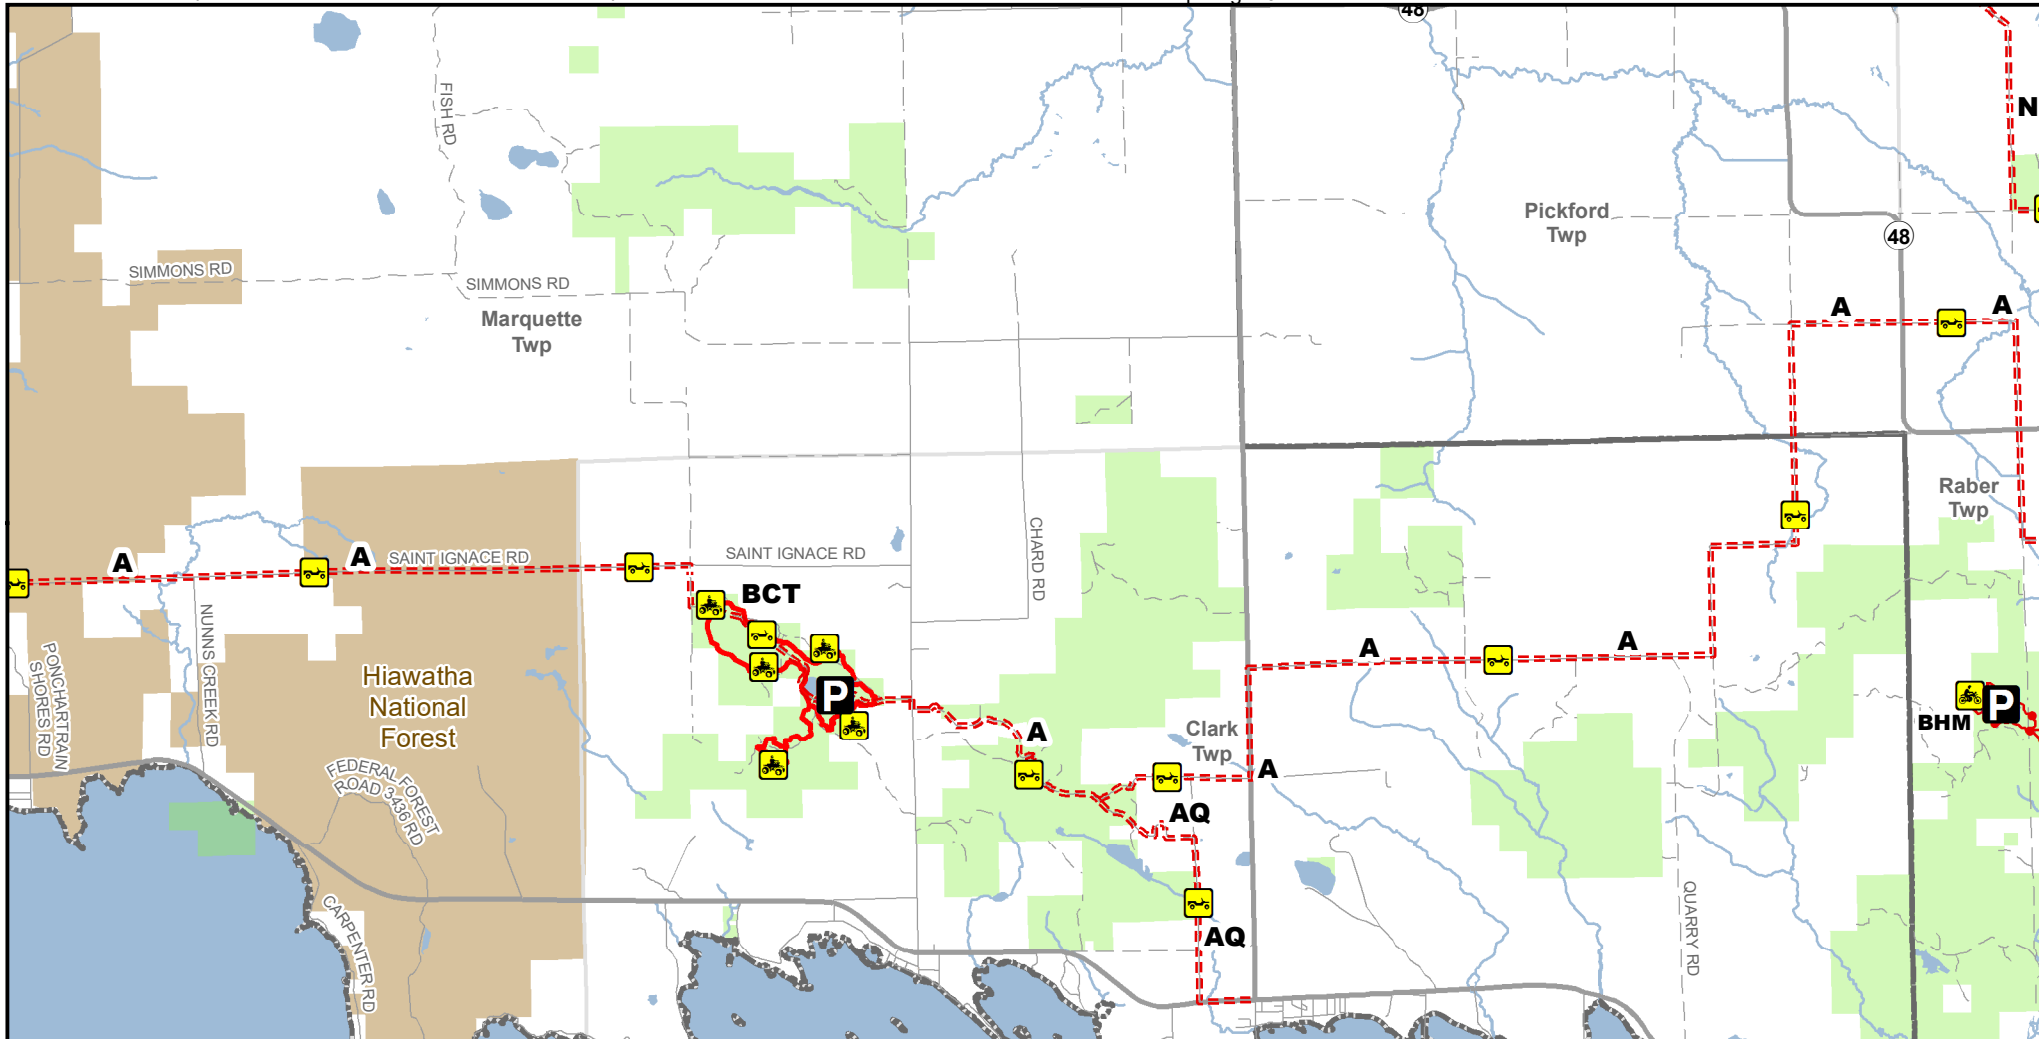

A Route -- Raber, Pickford, Clark, Marquette Townships

Mackinac County, Michigan

Description: 68 Miles Detour - Route M/Brevort Twp

Map Page: 02

ADVISORY: Trails and Routes have two-way traffic.
DISCLAIMER: Trails shown on this map are an approximate representation of the trail system at the time of publication and may not reflect current ground conditions.
STAY ON SIGNED TRAILS ONLY!

Parking Lot

Motorcycle Trails (DNR License)

ORV Trail

ORV Route

ORV Route -- ORVs of all sizes including off-road motorcycles. ORV license and trail permit required unless licensed by the Secretary of State.

ORV Trail -- ORVs 50 inches in width or less including off-road motorcycles. ORV license and trail permit required.

Motorcycle Trail -- Motorcycles Only. ORV license and trail permit required.

Highway

Paved Road

Gravel or Dirt Road

Lakes and Rivers

State Forest Land

Federal Land

Township

County Boundary

Michigan.gov/ORVInfo