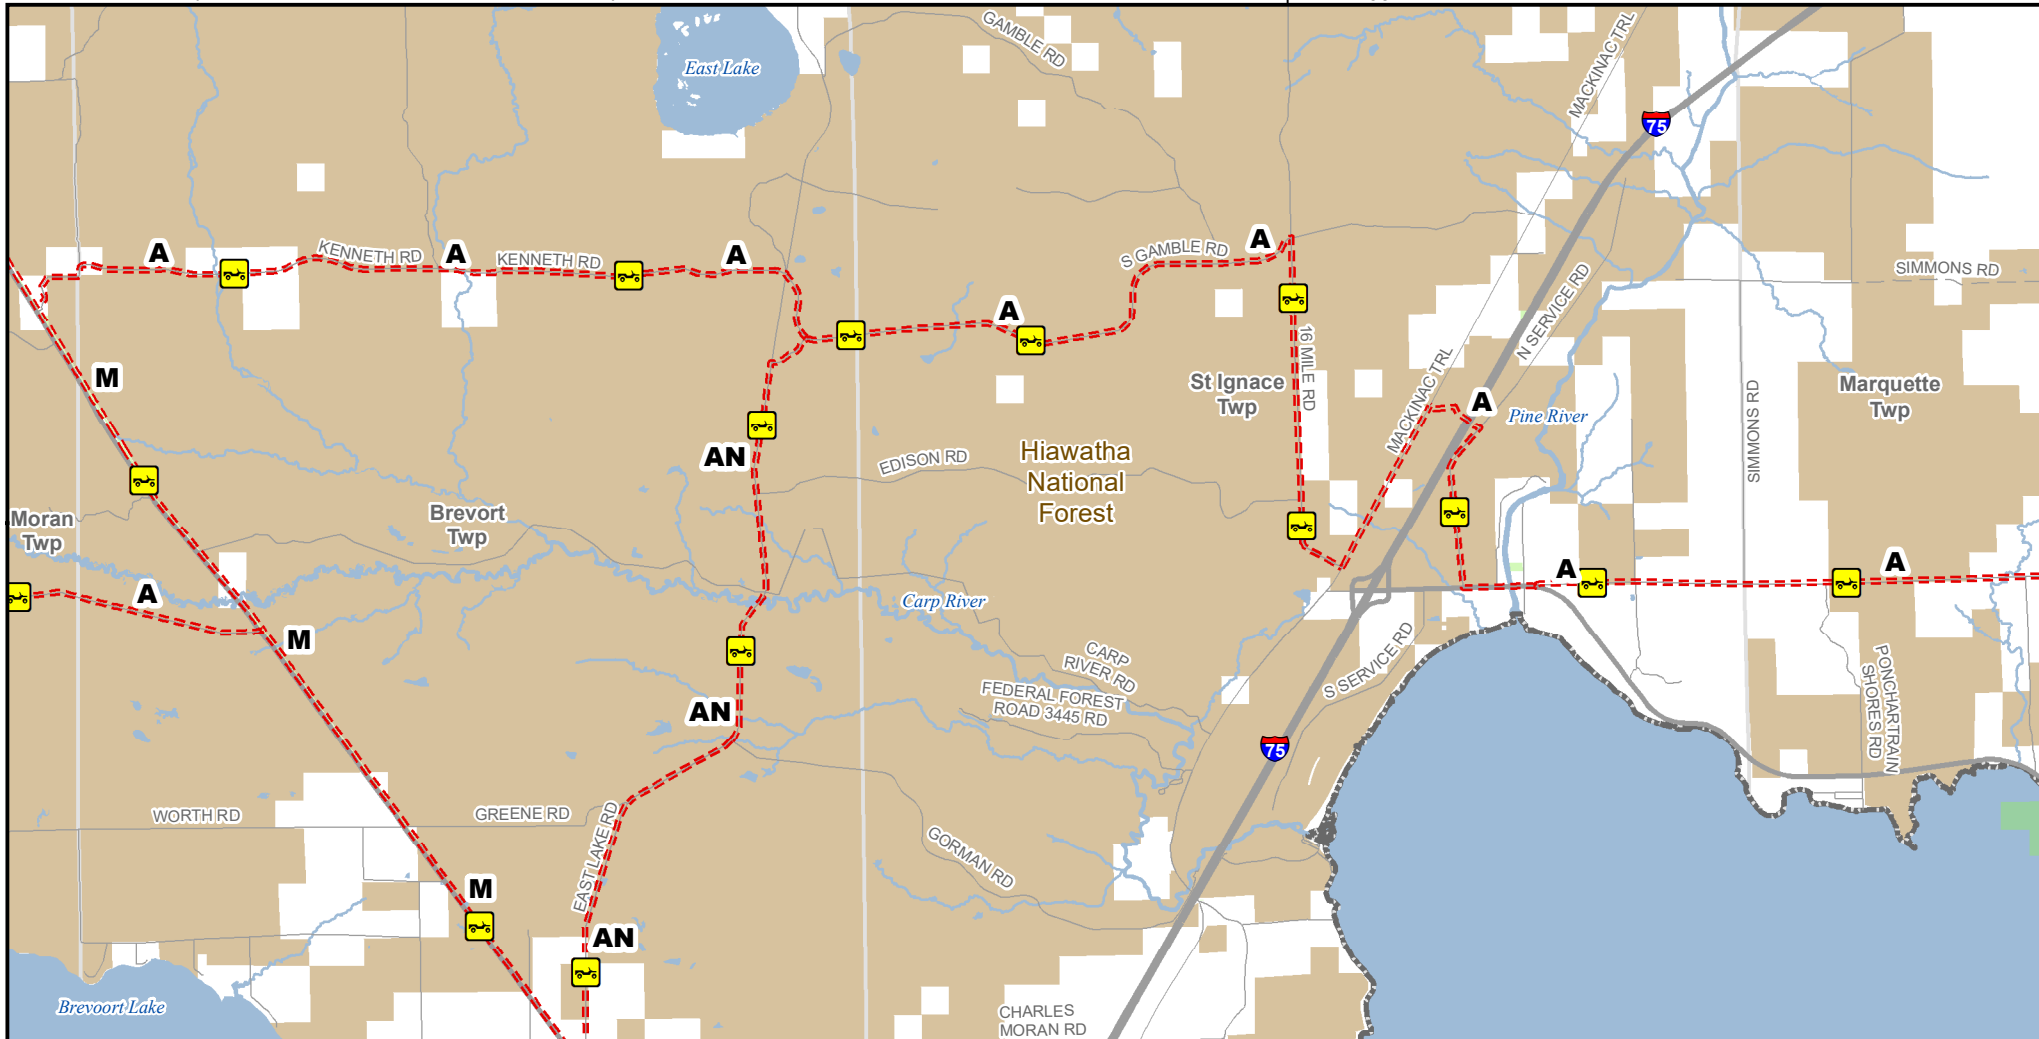

# A Route -- Marquette, St Ignace, Brevort Townships

## Mackinac County, Michigan

Description: 68 Miles Detour - Route M/Brevort Twp

Map Index: 03

ADVISORY: Trails and Routes have two-way traffic.  
DISCLAIMER: Trails shown on this map are an approximate representation of the trail system at the time of publication and may not reflect current ground conditions.  
**STAY ON SIGNED TRAILS ONLY!**

- ORV Route
- ORV Route – ORVs of all sizes including off-road motorcycles. ORV license and trail permit required unless licensed by the Secretary of State.
- Highway
- Paved Road
- Gravel or Dirt Road
- Lakes and Rivers
- State Forest Land
- Federal Land
- Township
- County Boundary