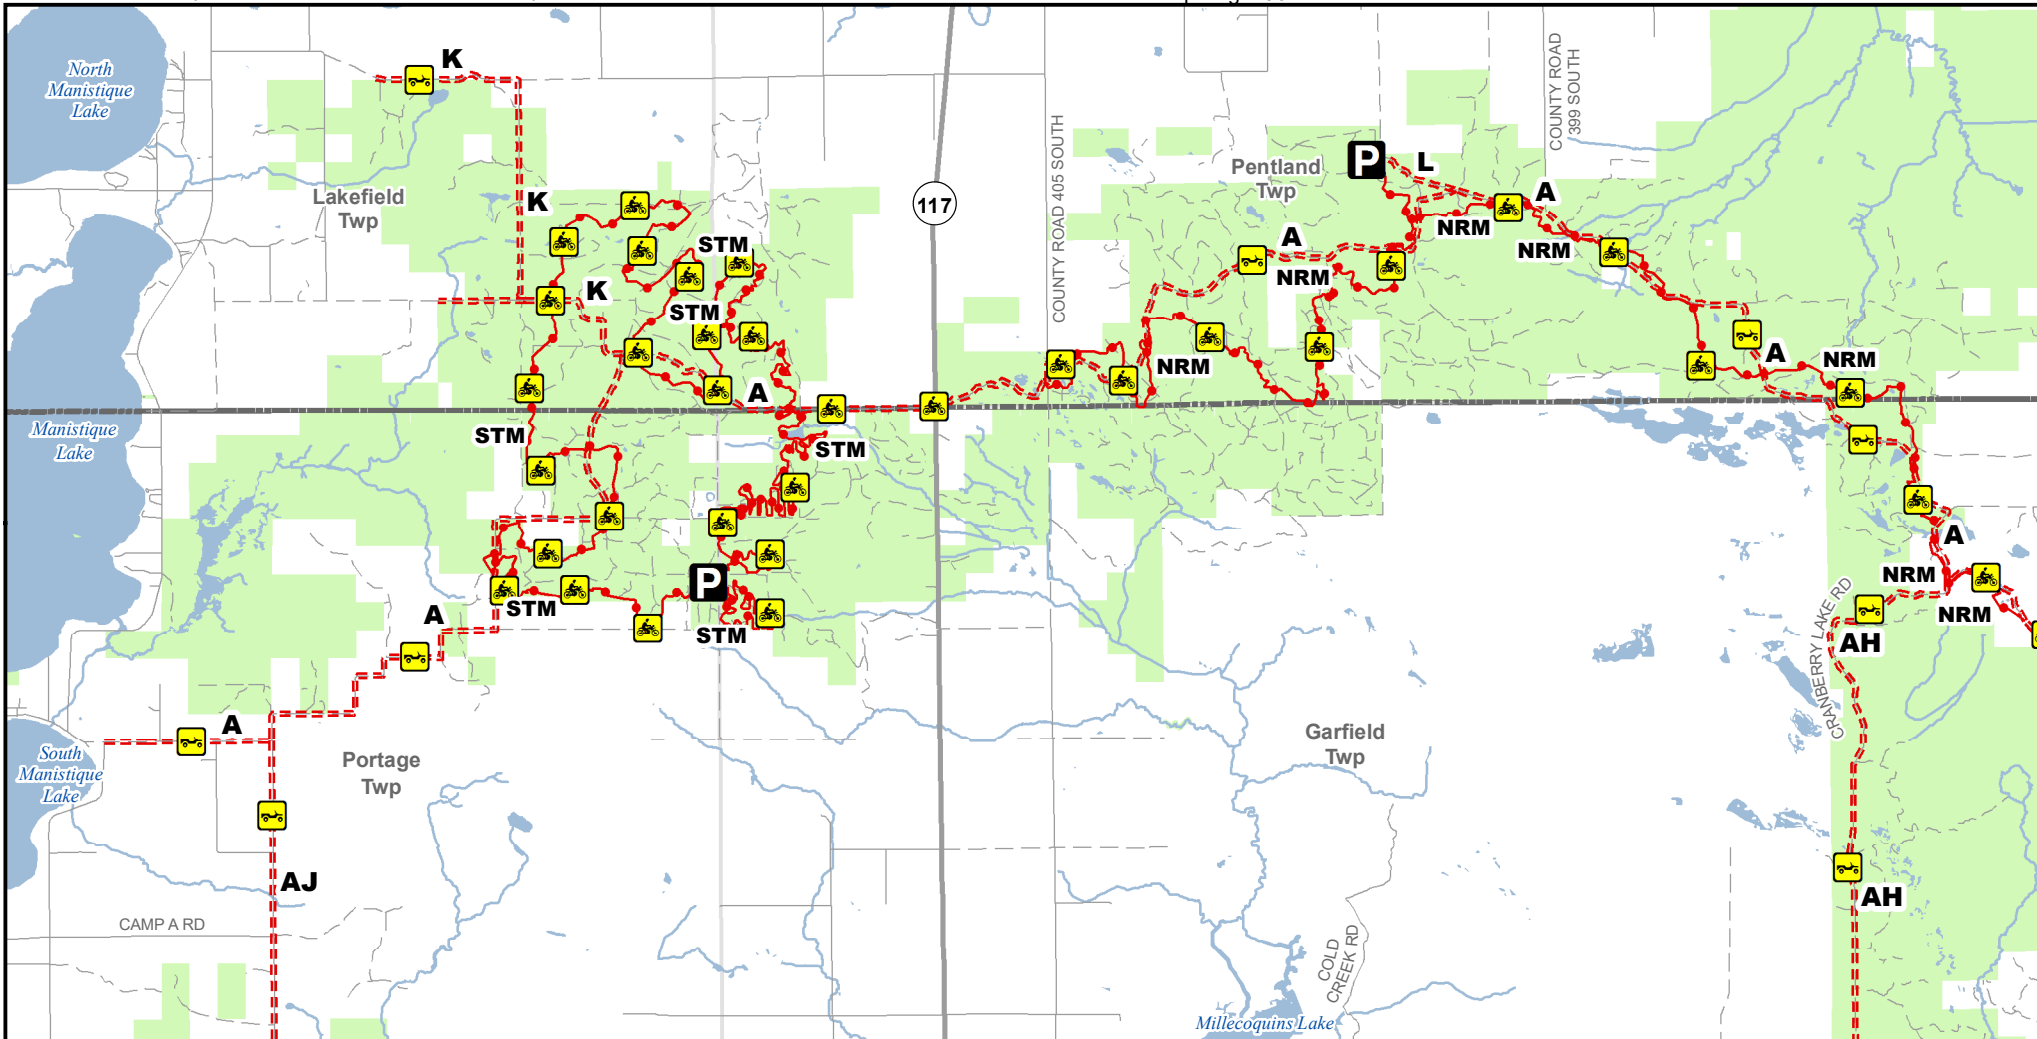

A Route -- Garfield, Pentland, Portage Townships, Curtis

Luce & Mackinac Counties, Michigan

Description: 62 Miles, Route M/Brevort Twp - Curtis

Map Page: 06

ADVISORY: Trails and Routes have two-way traffic.
DISCLAIMER: Trails shown on this map are an approximate representation of the trail system at the time of publication and may not reflect current ground conditions.
STAY ON SIGNED TRAILS ONLY!

- P** Parking Lot
- Motorcycle Trails (DNR License)
- ORV Route
- ORV Route – ORVs of all sizes including off-road motorcycles. ORV license and trail permit required unless licensed by the Secretary of State.
- Motorcycle Trail – Motorcycles Only. ORV license and trail permit required.
- Highway
- Paved Road
- Gravel or Dirt Road
- Lakes and Rivers
- State Forest Land
- Township
- County Boundary