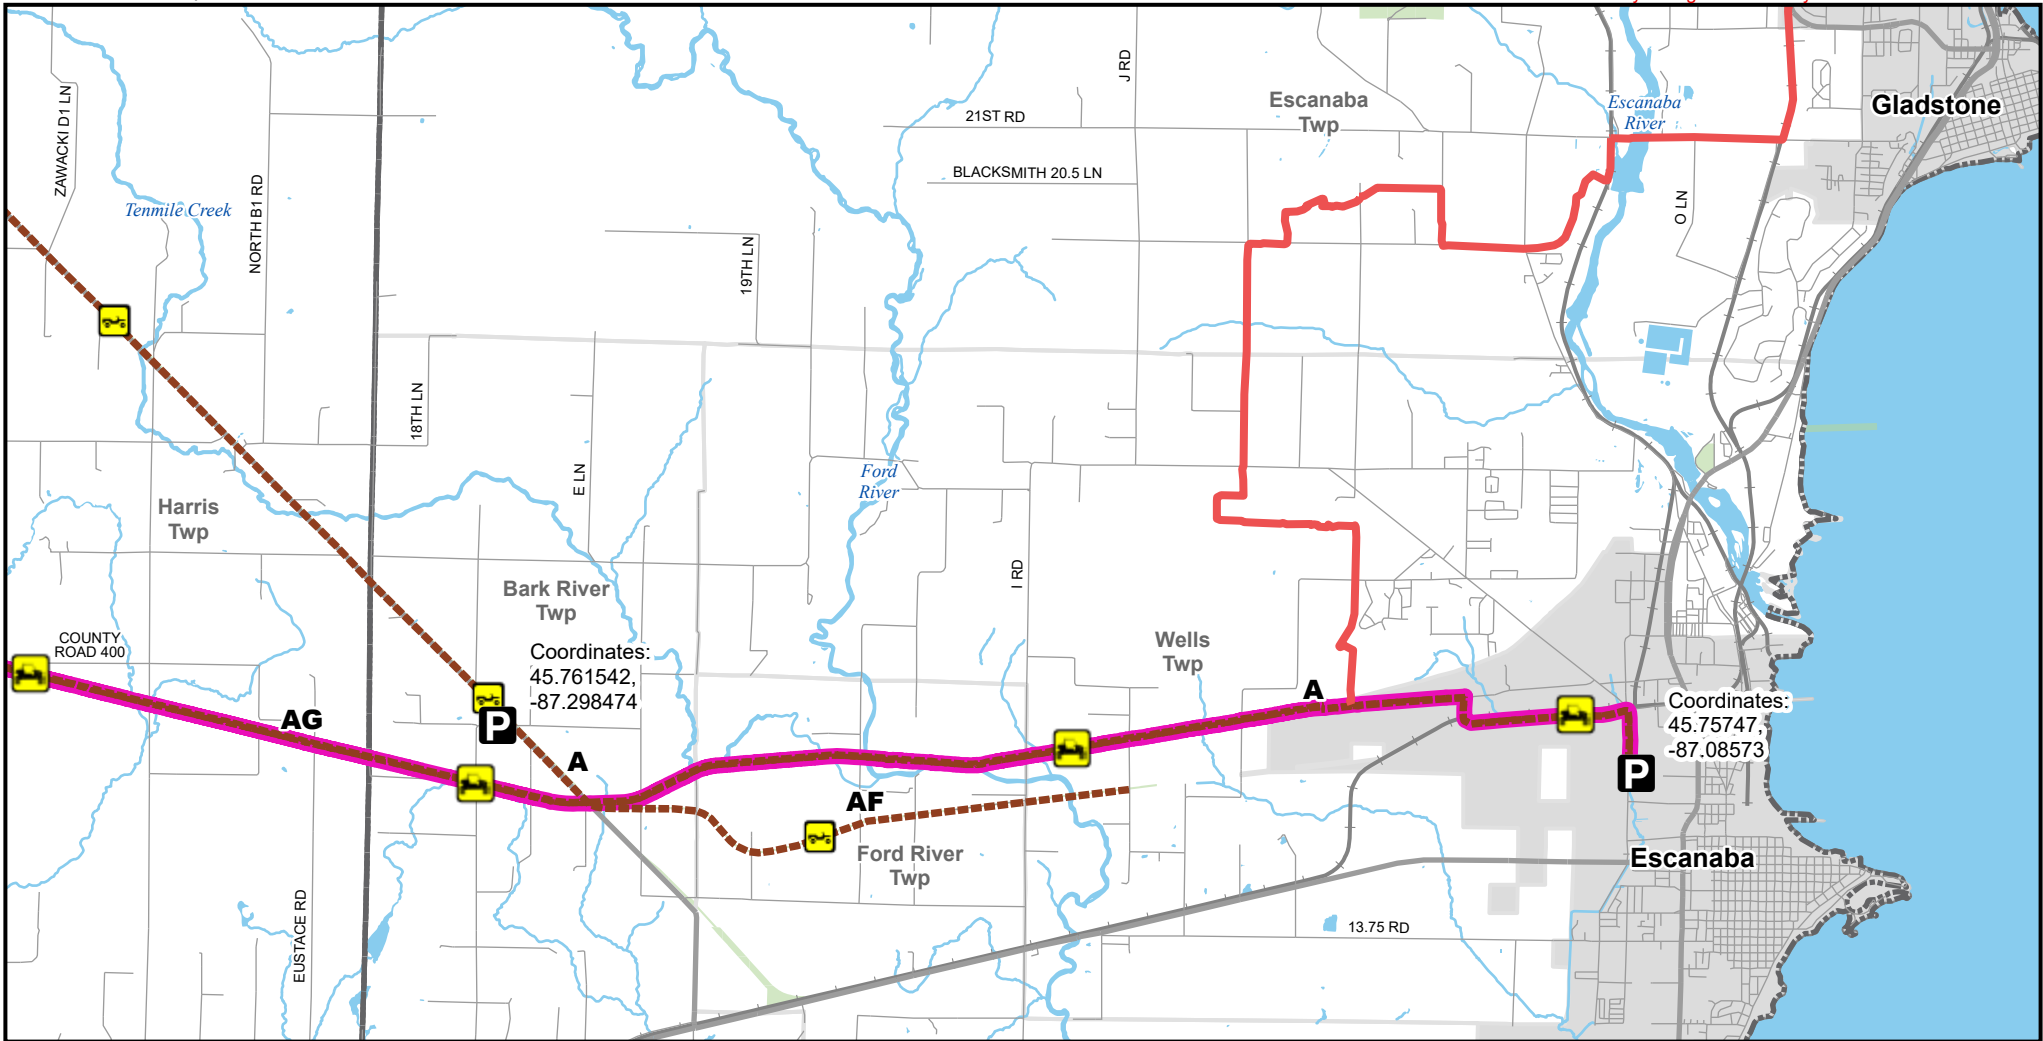

# A Route -- Escanaba

## Menominee & Delta Counties, Michigan

Description: 70 Miles, Escanaba - Iron Mountain

Advisory: Trails and Routes have two-way traffic.  
 Disclaimer: Trails shown on this map are an approximate representation of the trail system at the time of publication and may not reflect current ground conditions.  
**Stay on signed trails only!**

- Parking lot
- ORV Route
- 65" Restricted ORV Route

Reroute closed  
 Restricted ORV Route - ORV's Less than 65" in width including off-road motorcycles only. ORV license and trail permit required.

- ORV route – ORVs of all sizes including off-road motorcycles. ORV license and trail permit required unless licensed by the Secretary of State.
- Highway
- Paved road
- Gravel or dirt road
- Lakes and rivers
- State forest land
- City or village
- Township
- County boundary