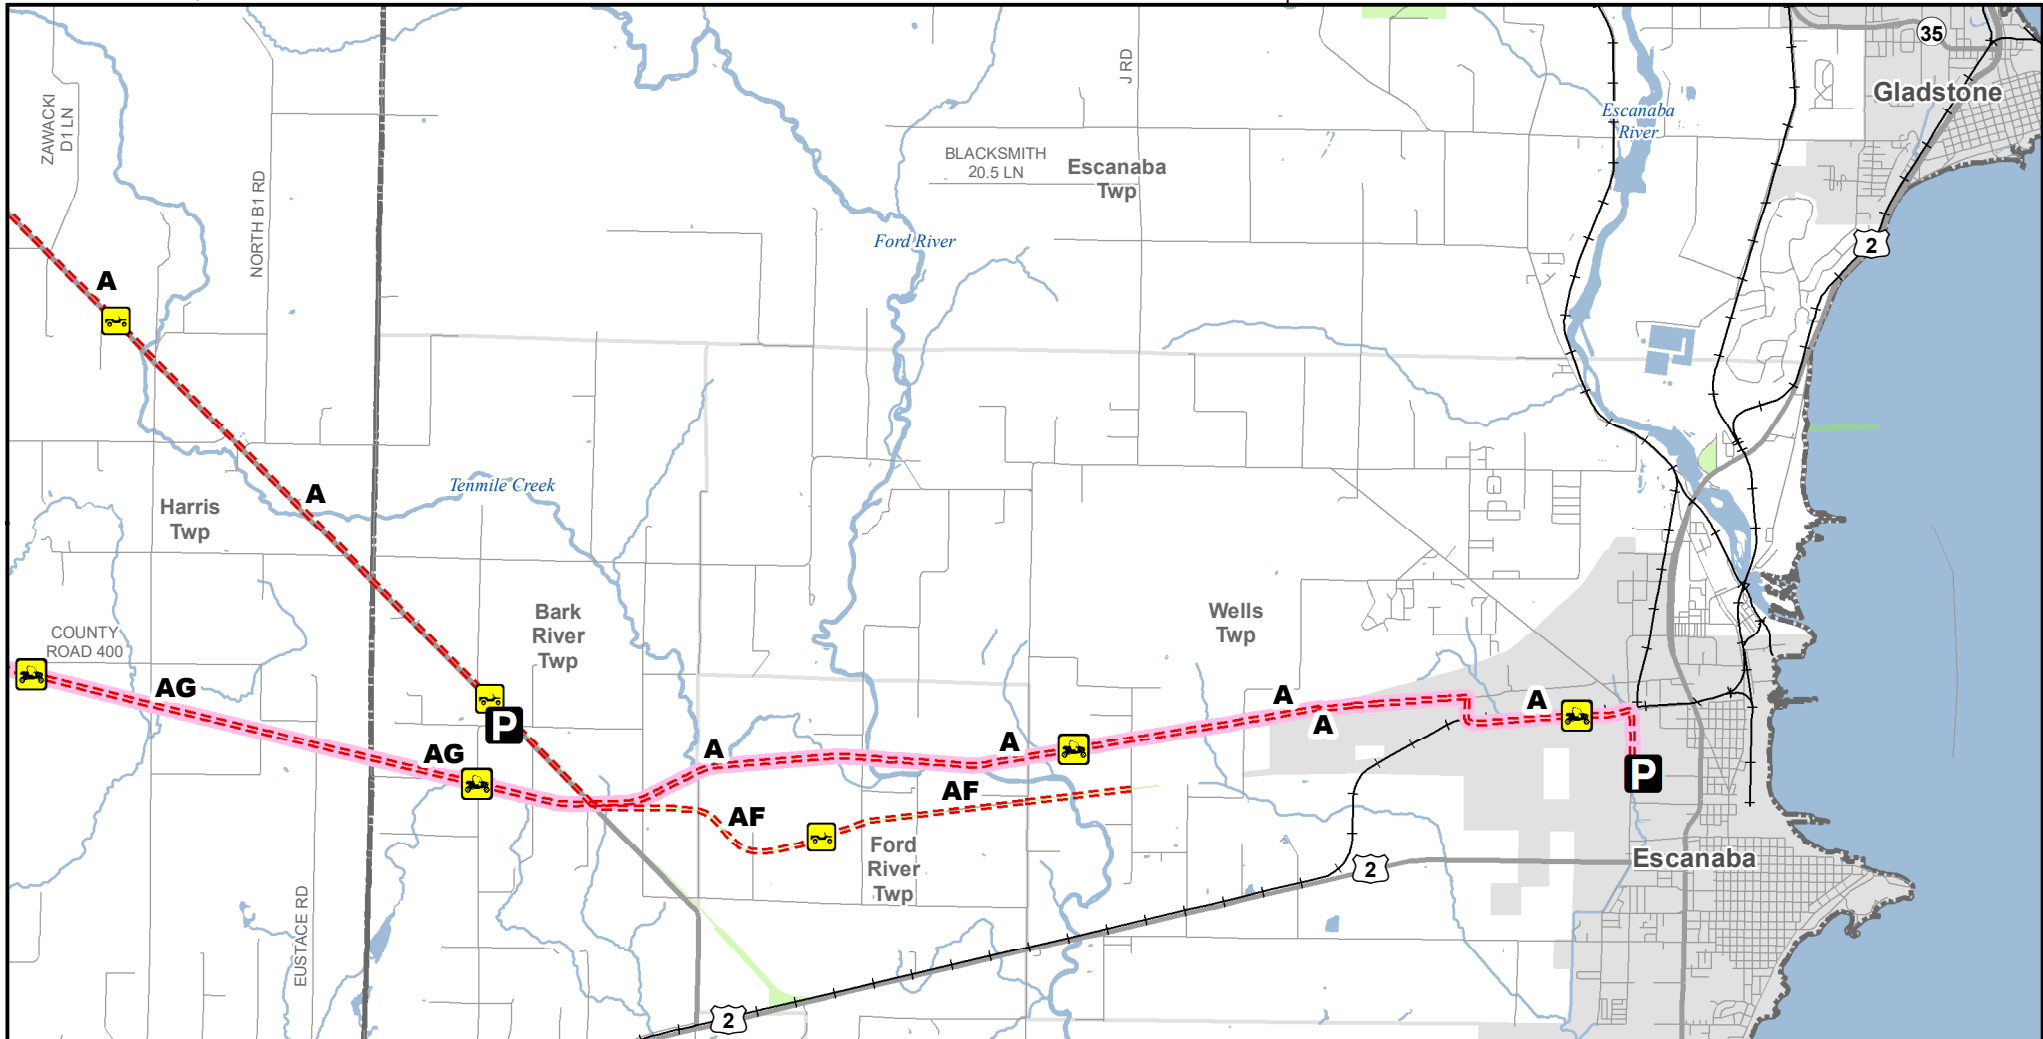

A Route -- Escanaba

Menominee & Delta Counties, Michigan

Description: 70 Miles, Escanaba - Iron Mountain

Map Index: 12

ADVISORY: Trails and Routes have two-way traffic.
DISCLAIMER: Trails shown on this map are an approximate representation of the trail system at the time of publication and may not reflect current ground conditions.
STAY ON SIGNED TRAILS ONLY!

Parking Lot

65" Restricted ORV Route

ORV Route

Restricted ORV Route - ORV's Less than 65" width including off-road motorcycles only. ORV license and trail permit required.

ORV Route – ORVs of all sizes including off-road motorcycles. ORV license and trail permit required unless licensed by the Secretary of State.

- Highway
- Paved Road
- Gravel or Dirt Road
- Railroad
- Lakes and Rivers

- State Forest Land
- City or Village
- Township
- County Boundary

Michigan.gov/ORVInfo