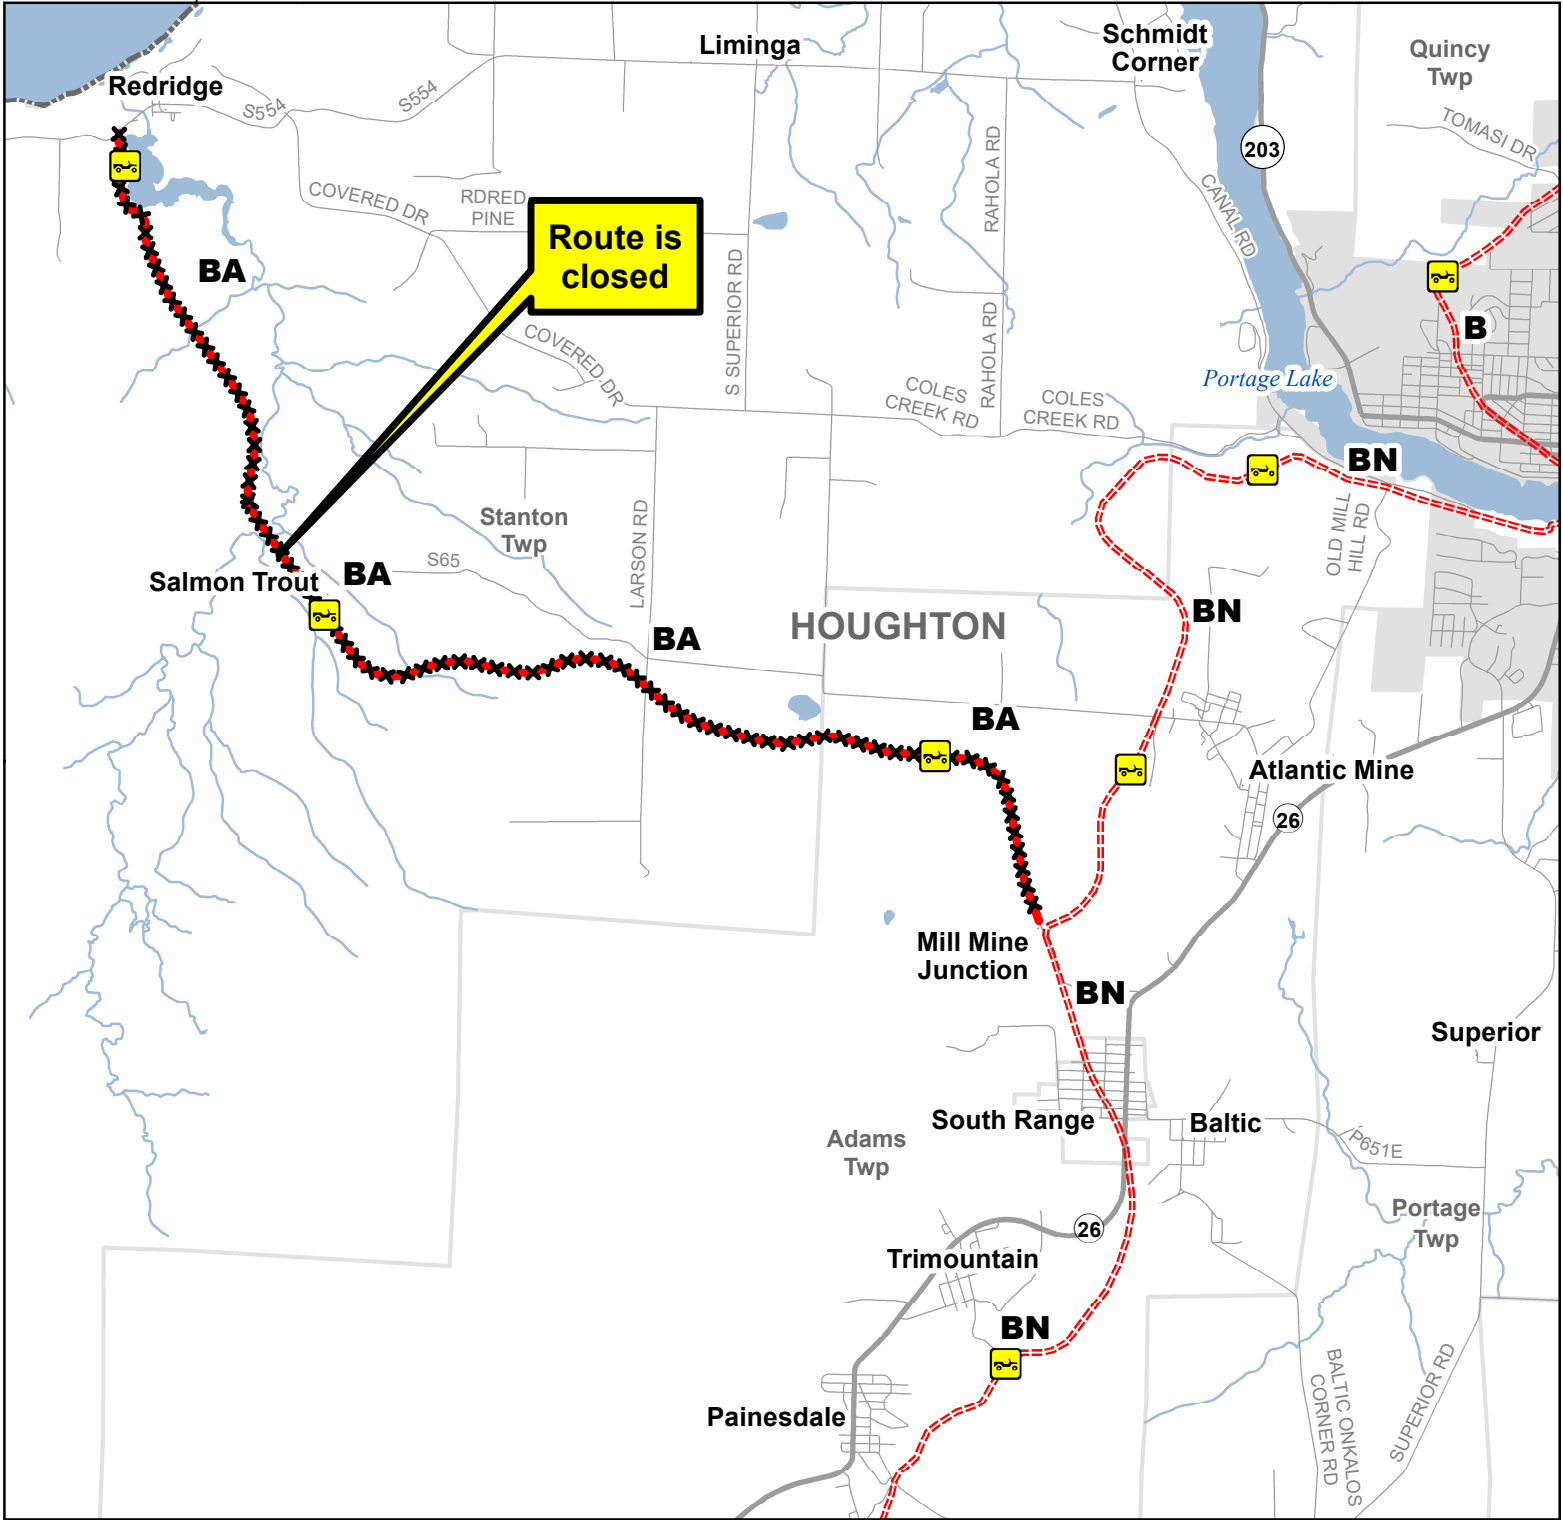

BA Route -- Redridge, Salmon Trout, Mill Mine Junction

Houghton County, Michigan

Description: 12 Miles

ADVISORY: Trails and Routes have two-way traffic.
DISCLAIMER: Trails shown on this map are an approximate representation of the trail system at the time of publication and may not reflect current ground conditions. STAY ON SIGNED TRAILS ONLY!

ORV Routes

City or Village

ORV Route Closed

Township

ORV Route -- ORVs of all sizes including off-road motorcycles. ORV license and trail permit required unless licensed by the Secretary of State.

County

Highway

Paved Road

Lake and River

Michigan.gov/ORVInfo

Updated: 9/3/2020