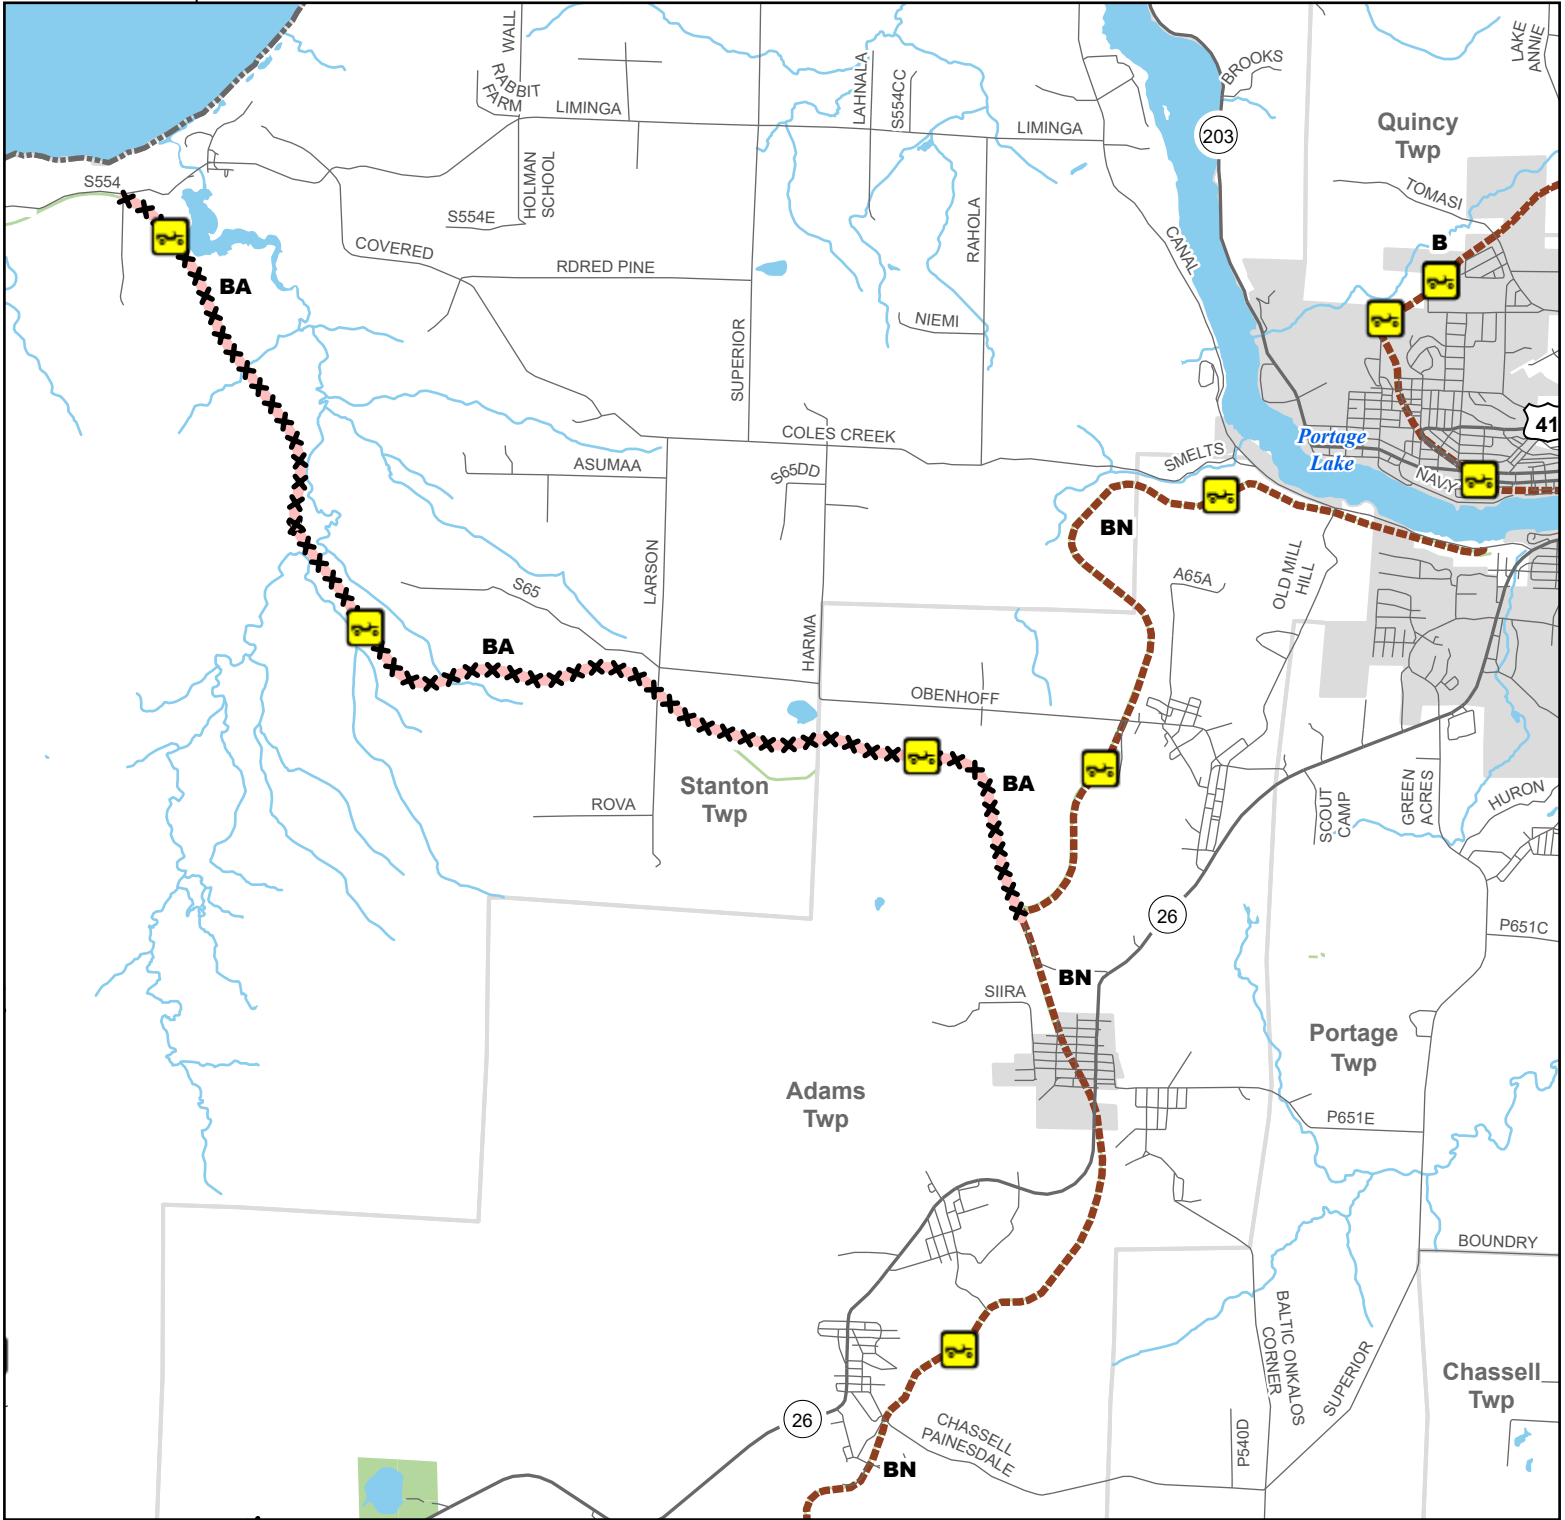

BA Route -- Redridge, Salmon Trout, Mill Mine Junction

Houghton County, Michigan

Description: 12 Miles

Advisory: Trails and routes have two-way traffic.
Disclaimer: Trails shown on this map are an approximate representation of the trail system at the time of publication and may not reflect current ground conditions. Stay on signed trails only!

ORV Route – ORVs of all sizes including off-road motorcycles. ORV license and trail permit required unless licensed by the Secretary of State.

Temporarily closed trail

- Highway
- Paved road
- Lake and River
- State Forest Land
- City or Village
- Township
- County