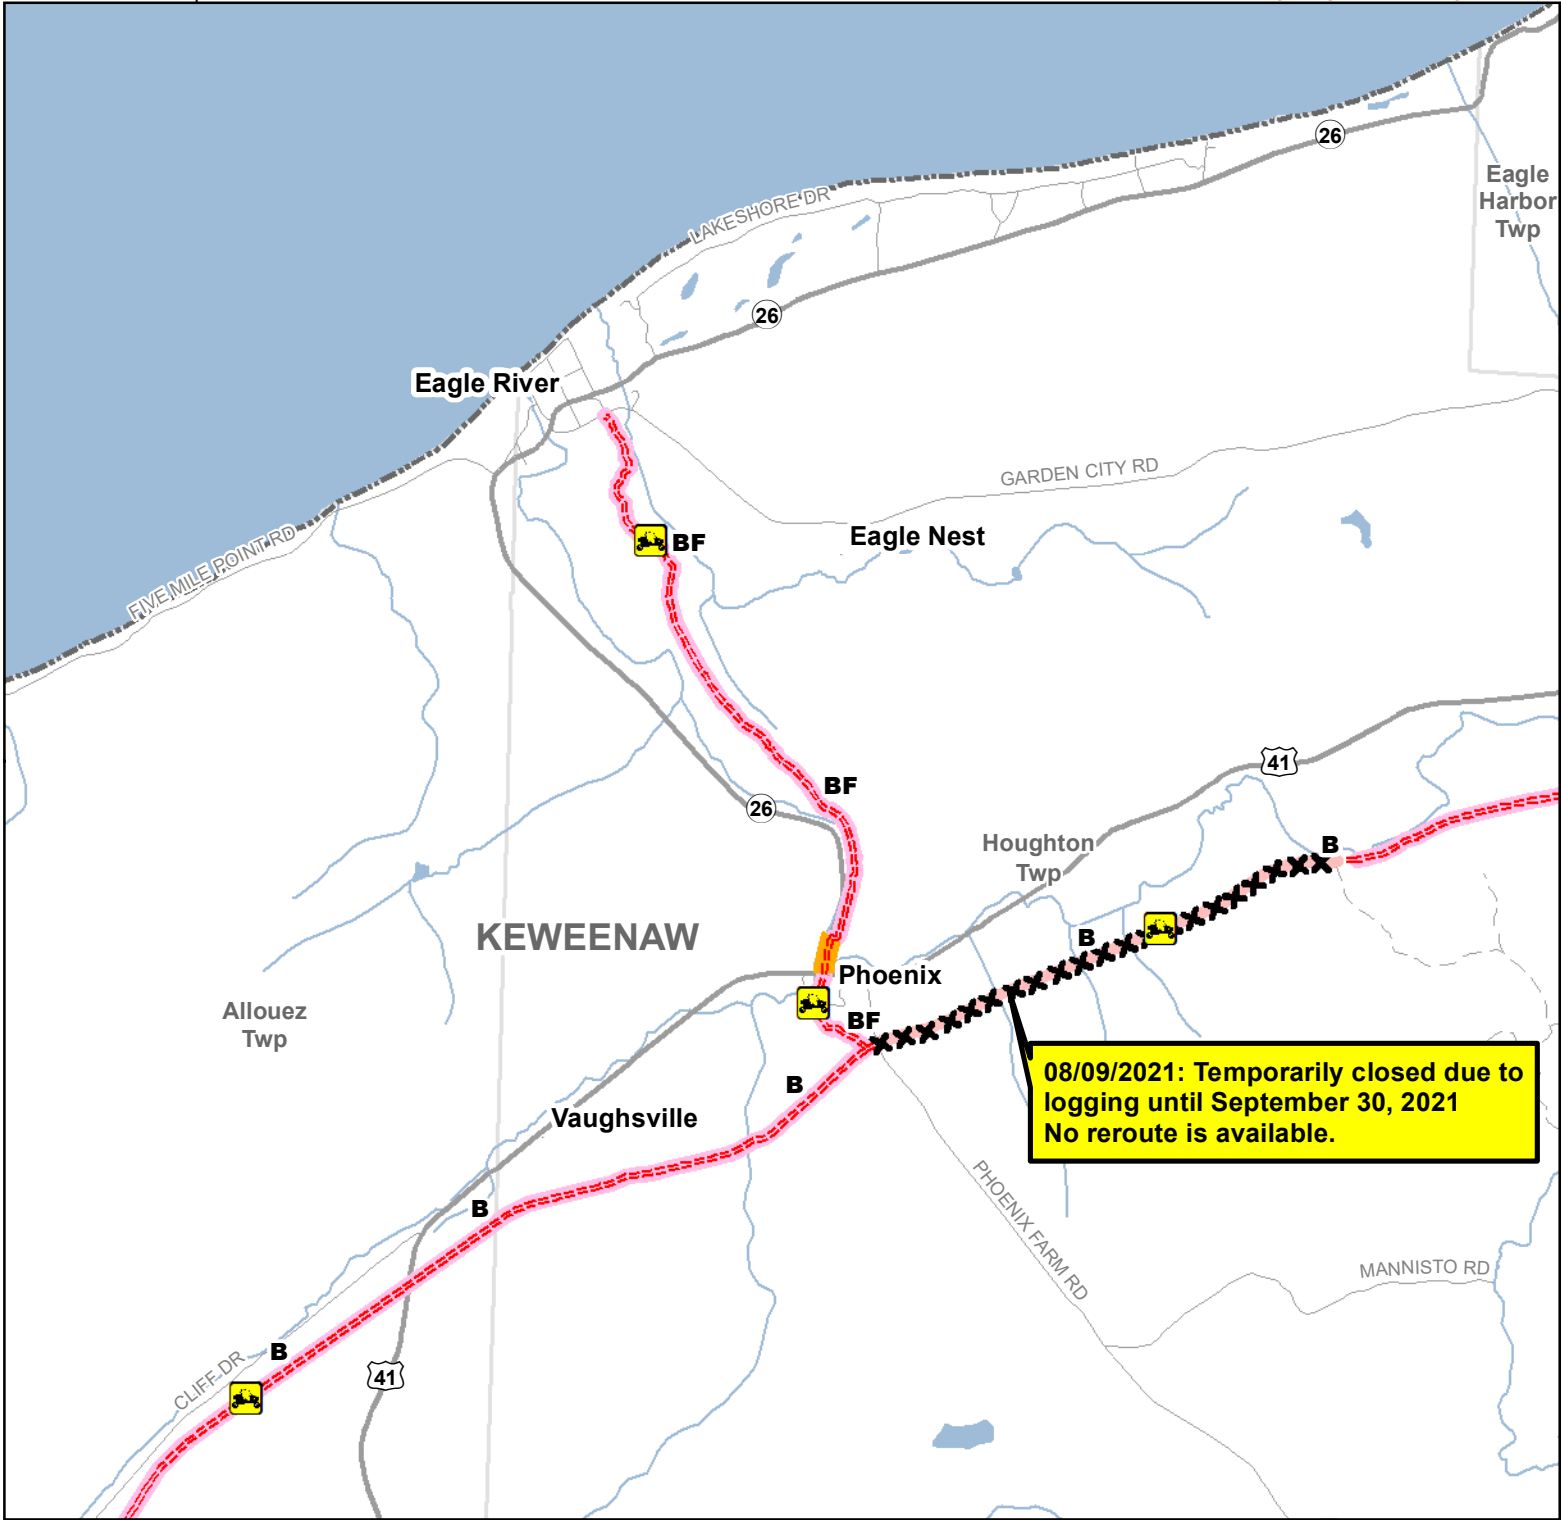

BF Route -- Eagle River, Phoenix

Keweenaw County, Michigan

Description: 3 Miles

ADVISORY: Trails and Routes have two-way traffic.
DISCLAIMER: Trails shown on this map are an approximate representation of the trail system at the time of publication and may not reflect current ground conditions.
STAY ON SIGNED TRAILS ONLY!

- 65" Restricted ORV Route
- Temporarily closed
- MDOT ROW - Seasonal Connector, Open May 1 - November 30

Restricted ORV Route - ATVs and side-by-side ORVs only between the dates of May 1st and November 1st. Off-road motorcycles are prohibited. ORV license and trail permit required.

ORV Route - ORVs of all sizes including off-road motorcycles. ORV license and trail permit required unless licensed by the Secretary of State.

- Highway
- Paved Road
- Gravel or Dirt Road
- Lake and River
- Township