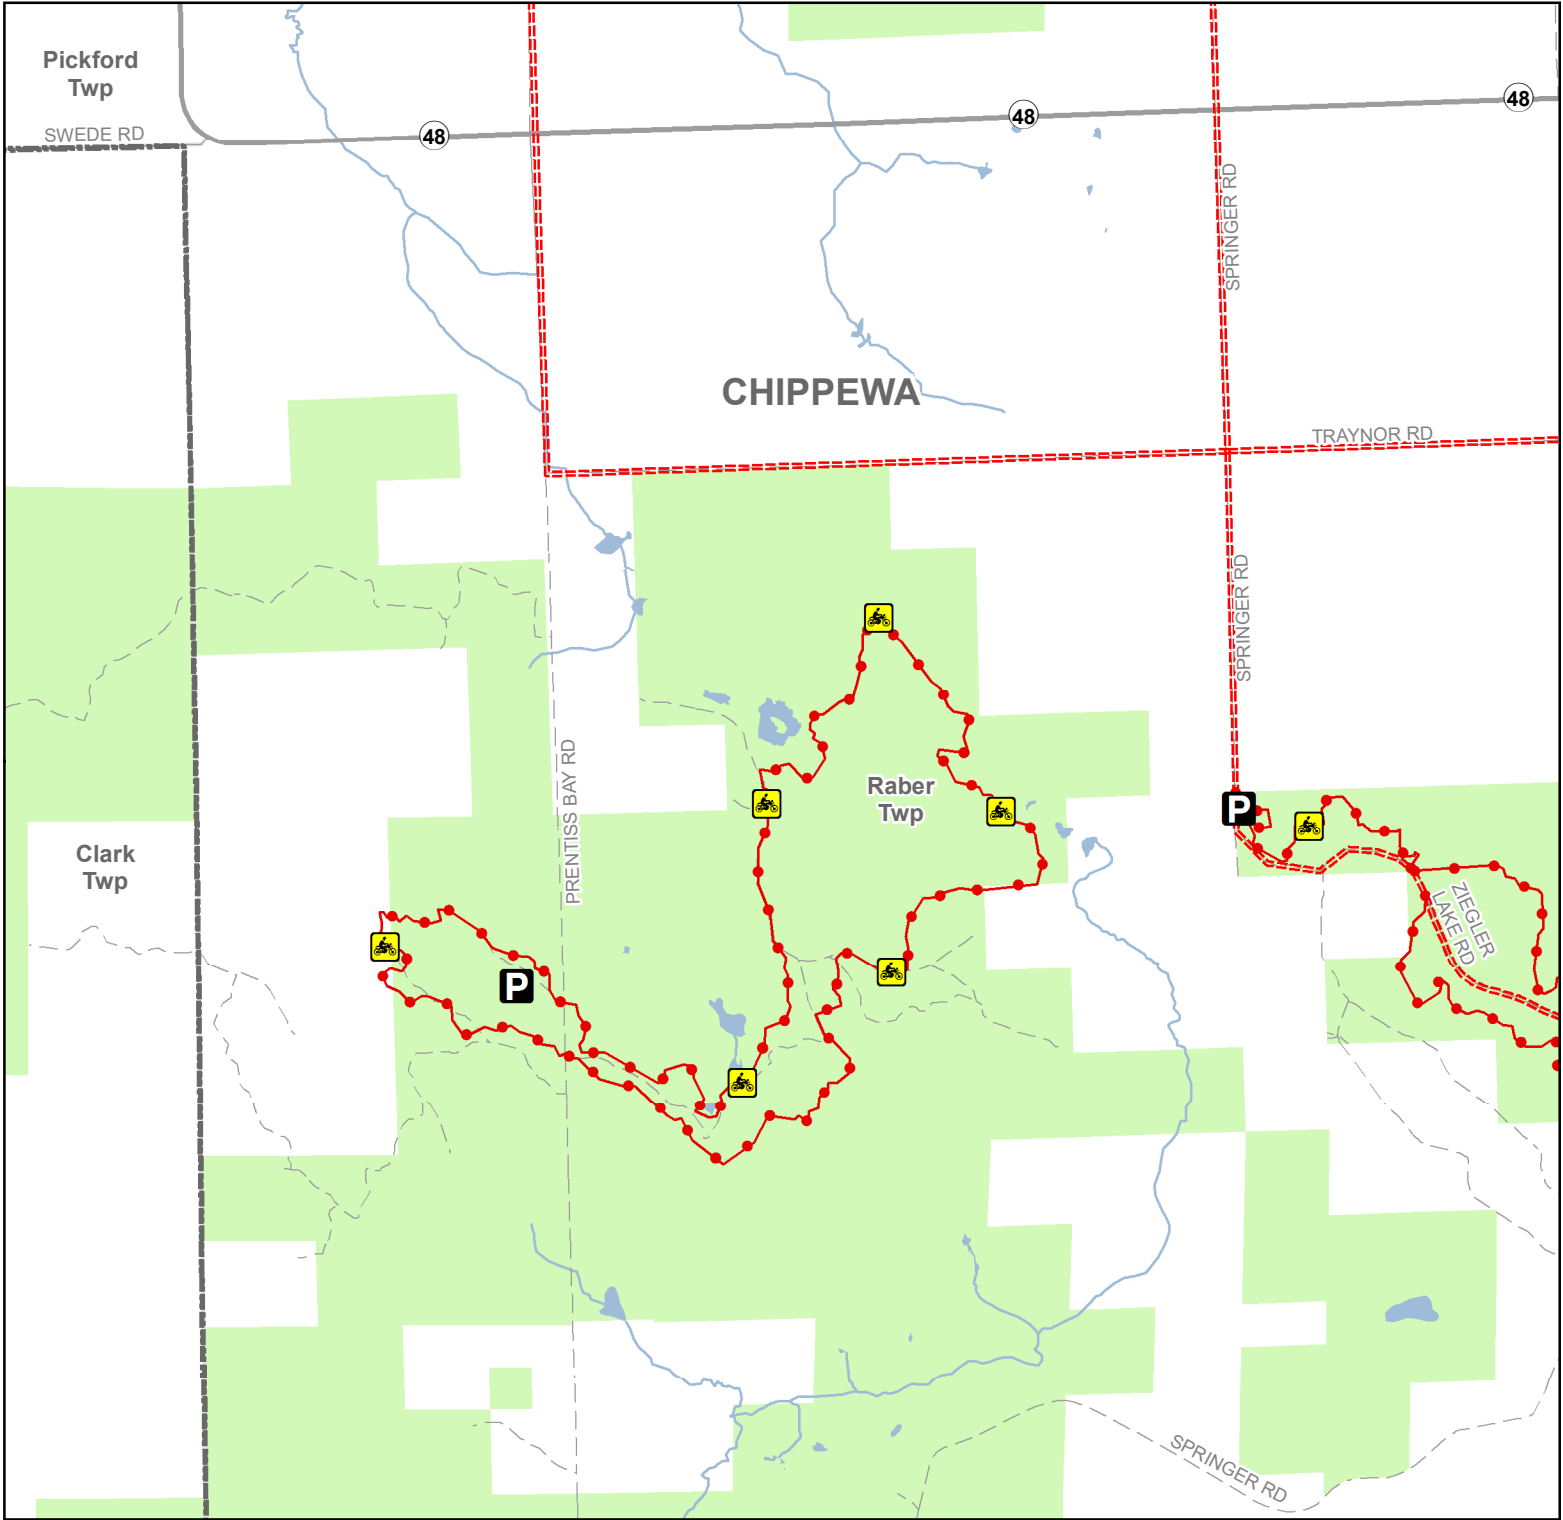

# Birch Hill Motorcycle Trail (BHM)

## Chippewa County, Michigan

ADVISORY: Trails and Routes have two-way traffic.  
DISCLAIMER: Trails shown on this map are an approximate representation of the trail system at the time of publication and may not reflect current ground conditions. STAY ON SIGNED TRAILS ONLY!

**P** Parking Lot

Motorcycle Trails (DNR License)

ORV Route – ORVs of all sizes including off-road motorcycles. ORV license and trail permit required unless licensed by the Secretary of State.

Motorcycle Trail – Motorcycles Only. ORV license and trail permit required.

- Highway
- Paved Road
- Gravel or Dirt Road
- Lake and River
- State Forest Land
- Township
- County

Michigan.gov/ORVInfo