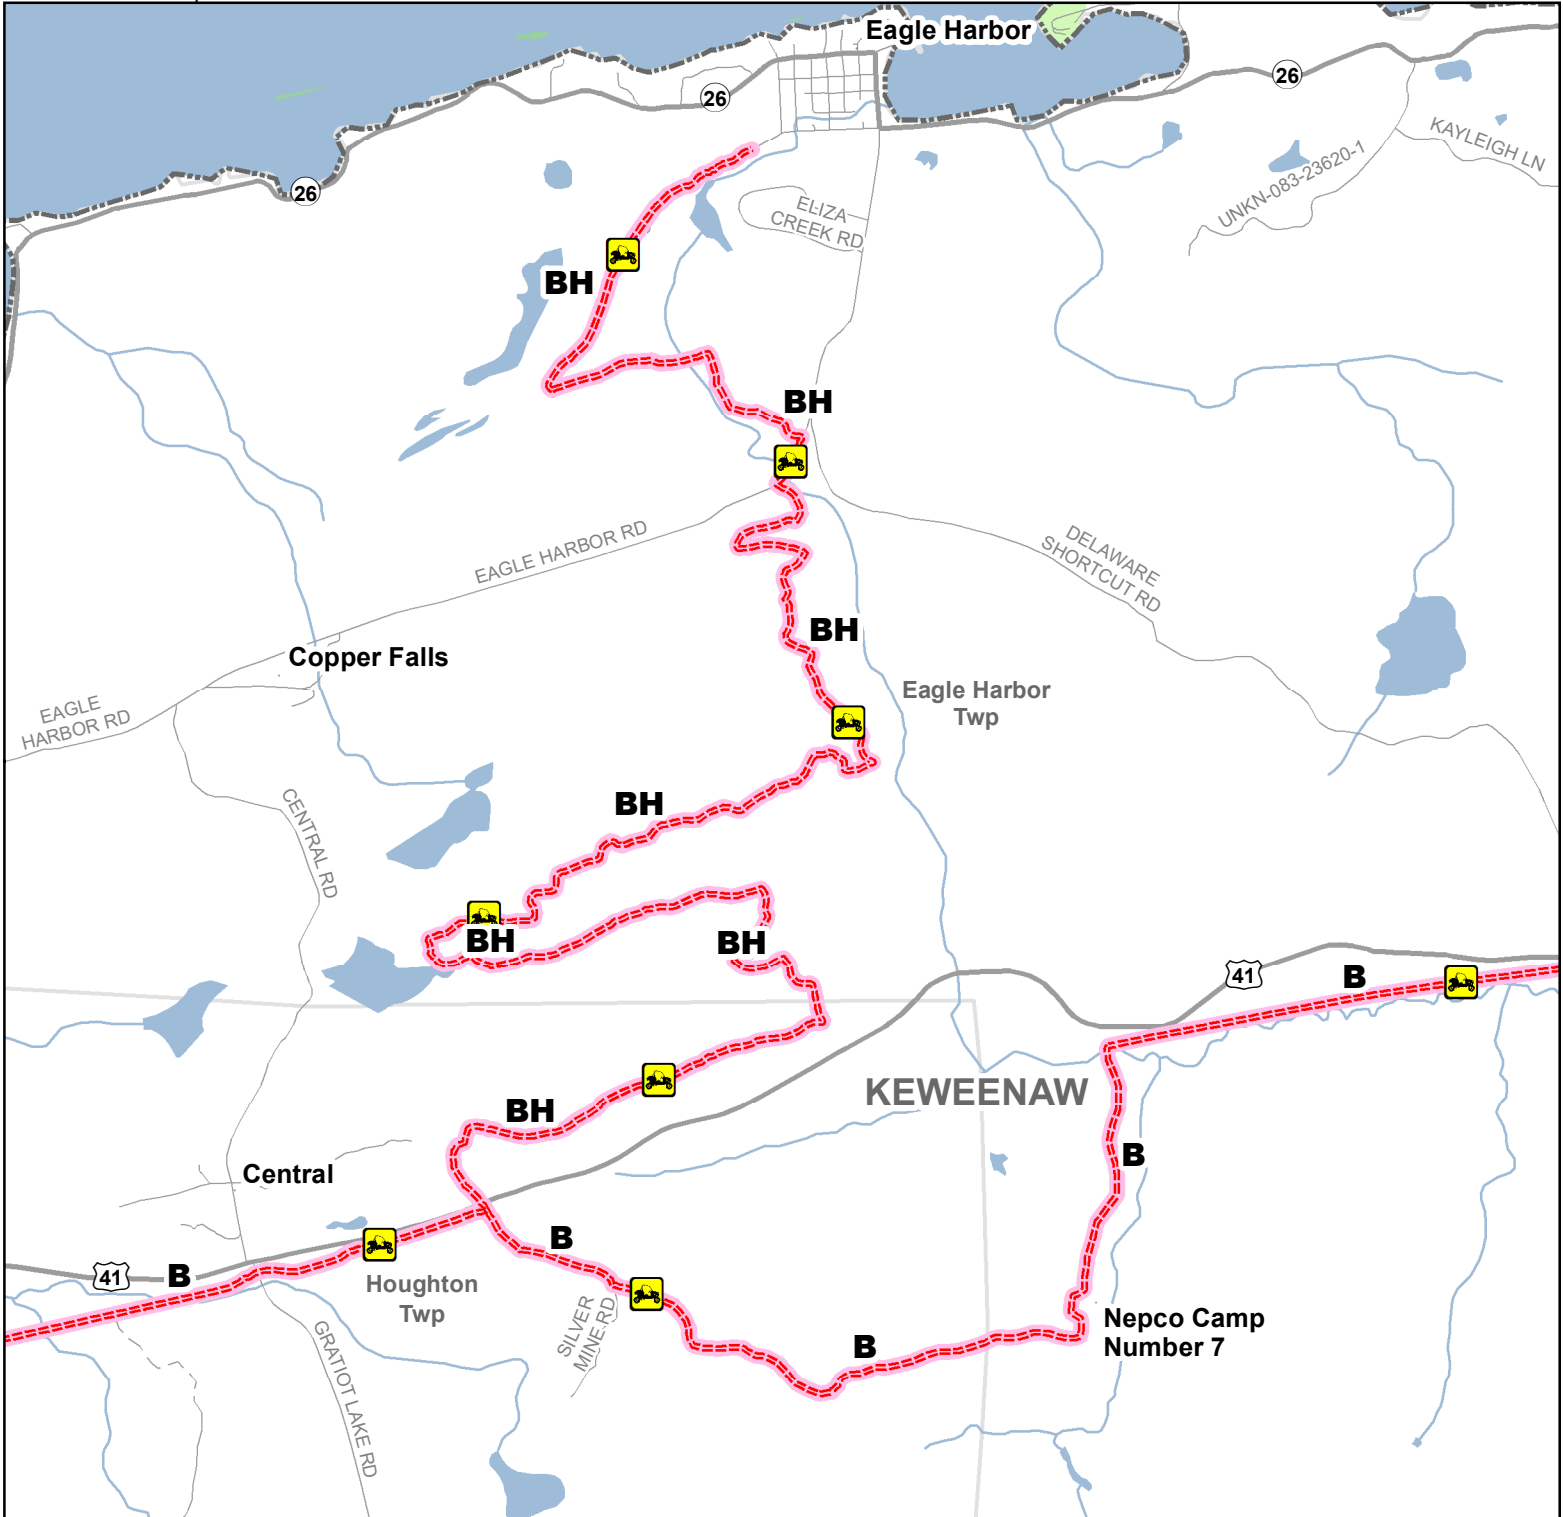

# BH Route -- Eagle Harbor

## Keweenaw County, Michigan

Description: 9 Miles

ADVISORY: Trails and Routes have two-way traffic.  
DISCLAIMER: Trails shown on this map are an approximate representation of the trail system at the time of publication and may not reflect current ground conditions. STAY ON SIGNED TRAILS ONLY!

**65" Restricted ORV Route**  
Restricted ORV Route - ATVs and side-by-side ORVs only between the dates of May 1st and November 1st. Off-road motorcycles are prohibited. ORV license and trail permit required.

Township  
County