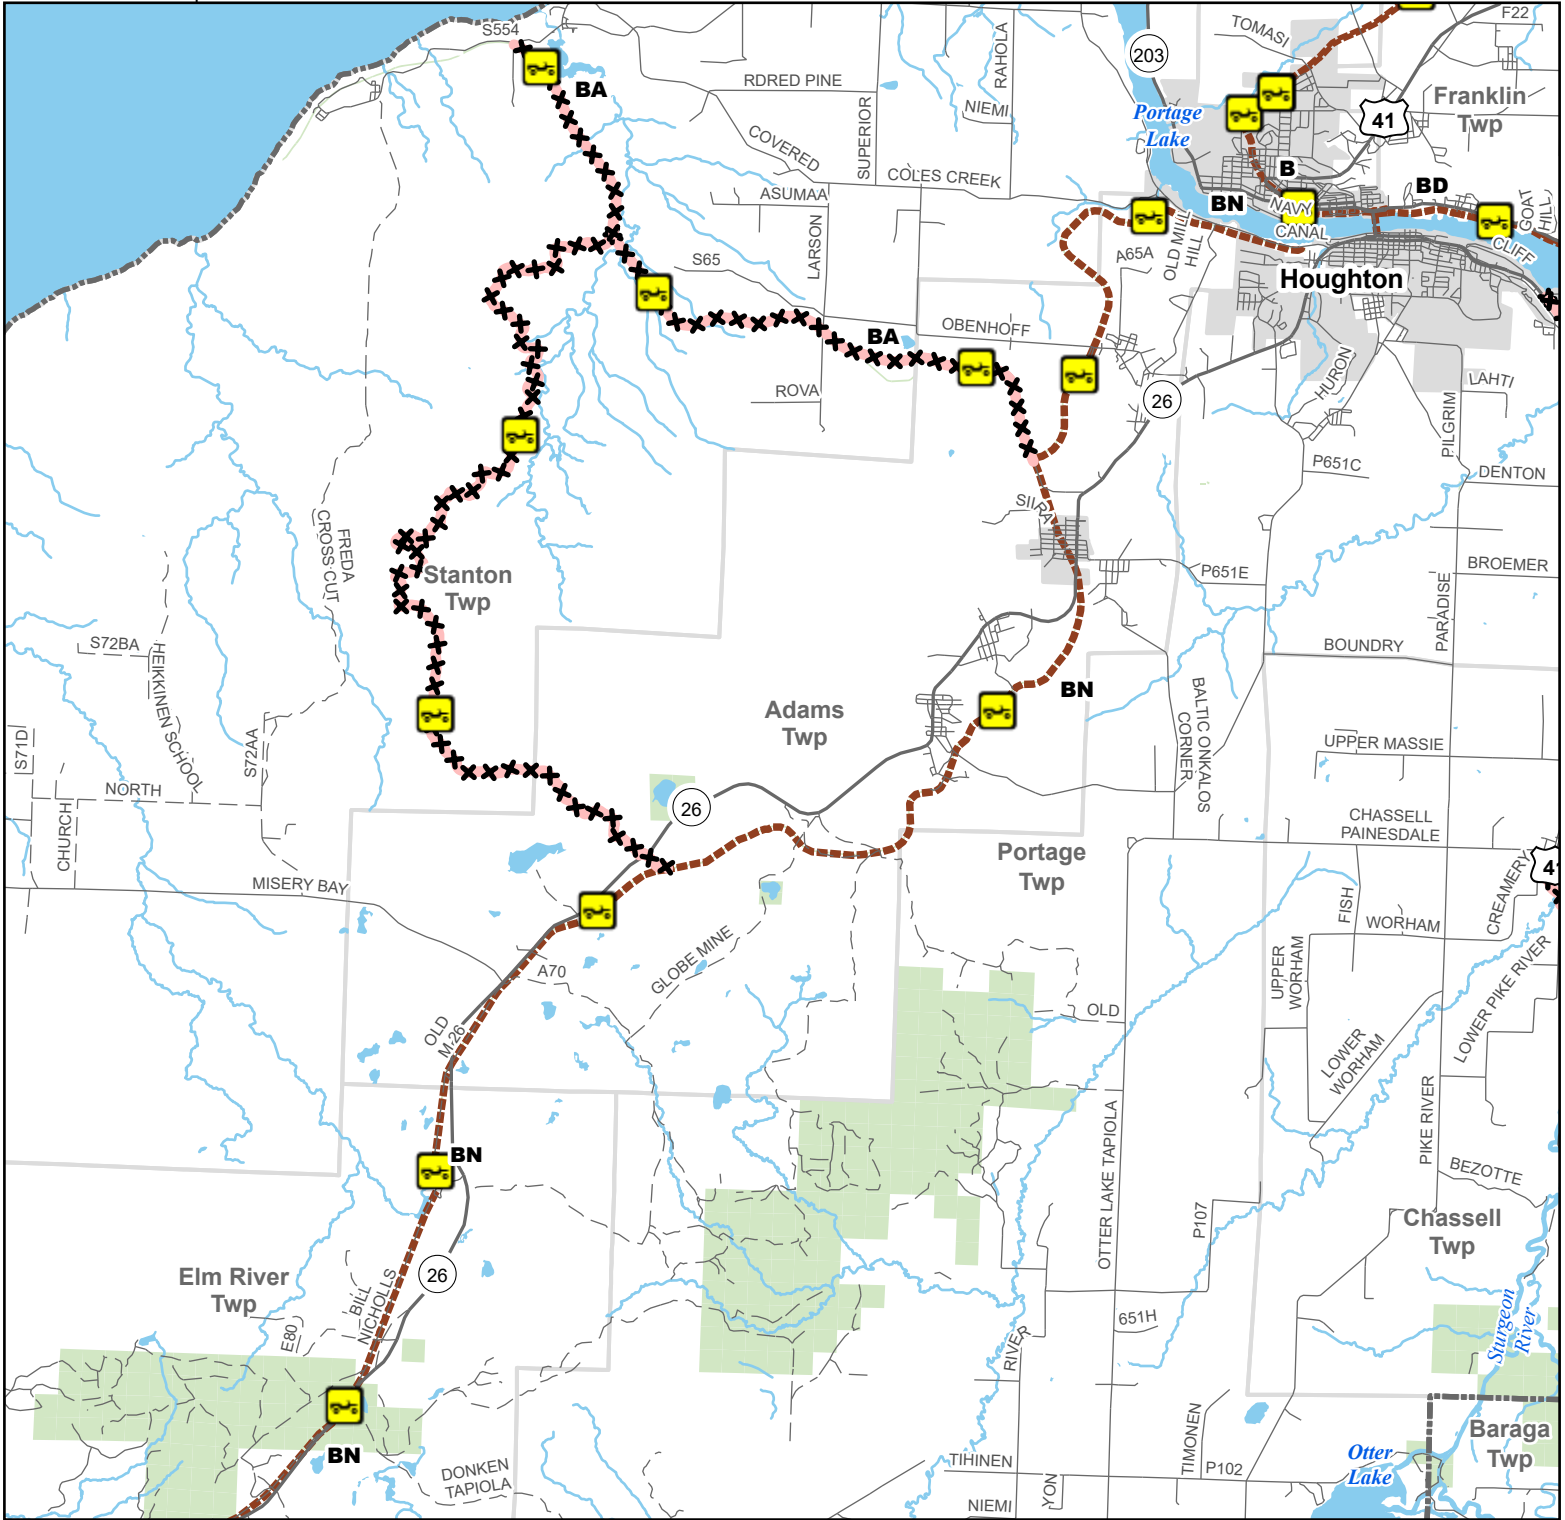

# BN Route North -- Houghton, South Range, Toivola, Donken

Houghton County, Michigan

Description: 39 Miles

Advisory: Trails and routes have two-way traffic.  
Disclaimer: Trails shown on this map are an approximate representation of the trail system at the time of publication and may not reflect current ground conditions. Stay on signed trails only!

- ORV Route
- ORV Route – ORVs of all sizes including off-road motorcycles. ORV license and trail permit required unless licensed by the Secretary of State.
- Temporarily closed trail

- Highway
- Paved road
- Gravel or dirt road
- Lake and River
- State Forest Land
- City or Village
- Township
- County

Updated: 03/19/2024