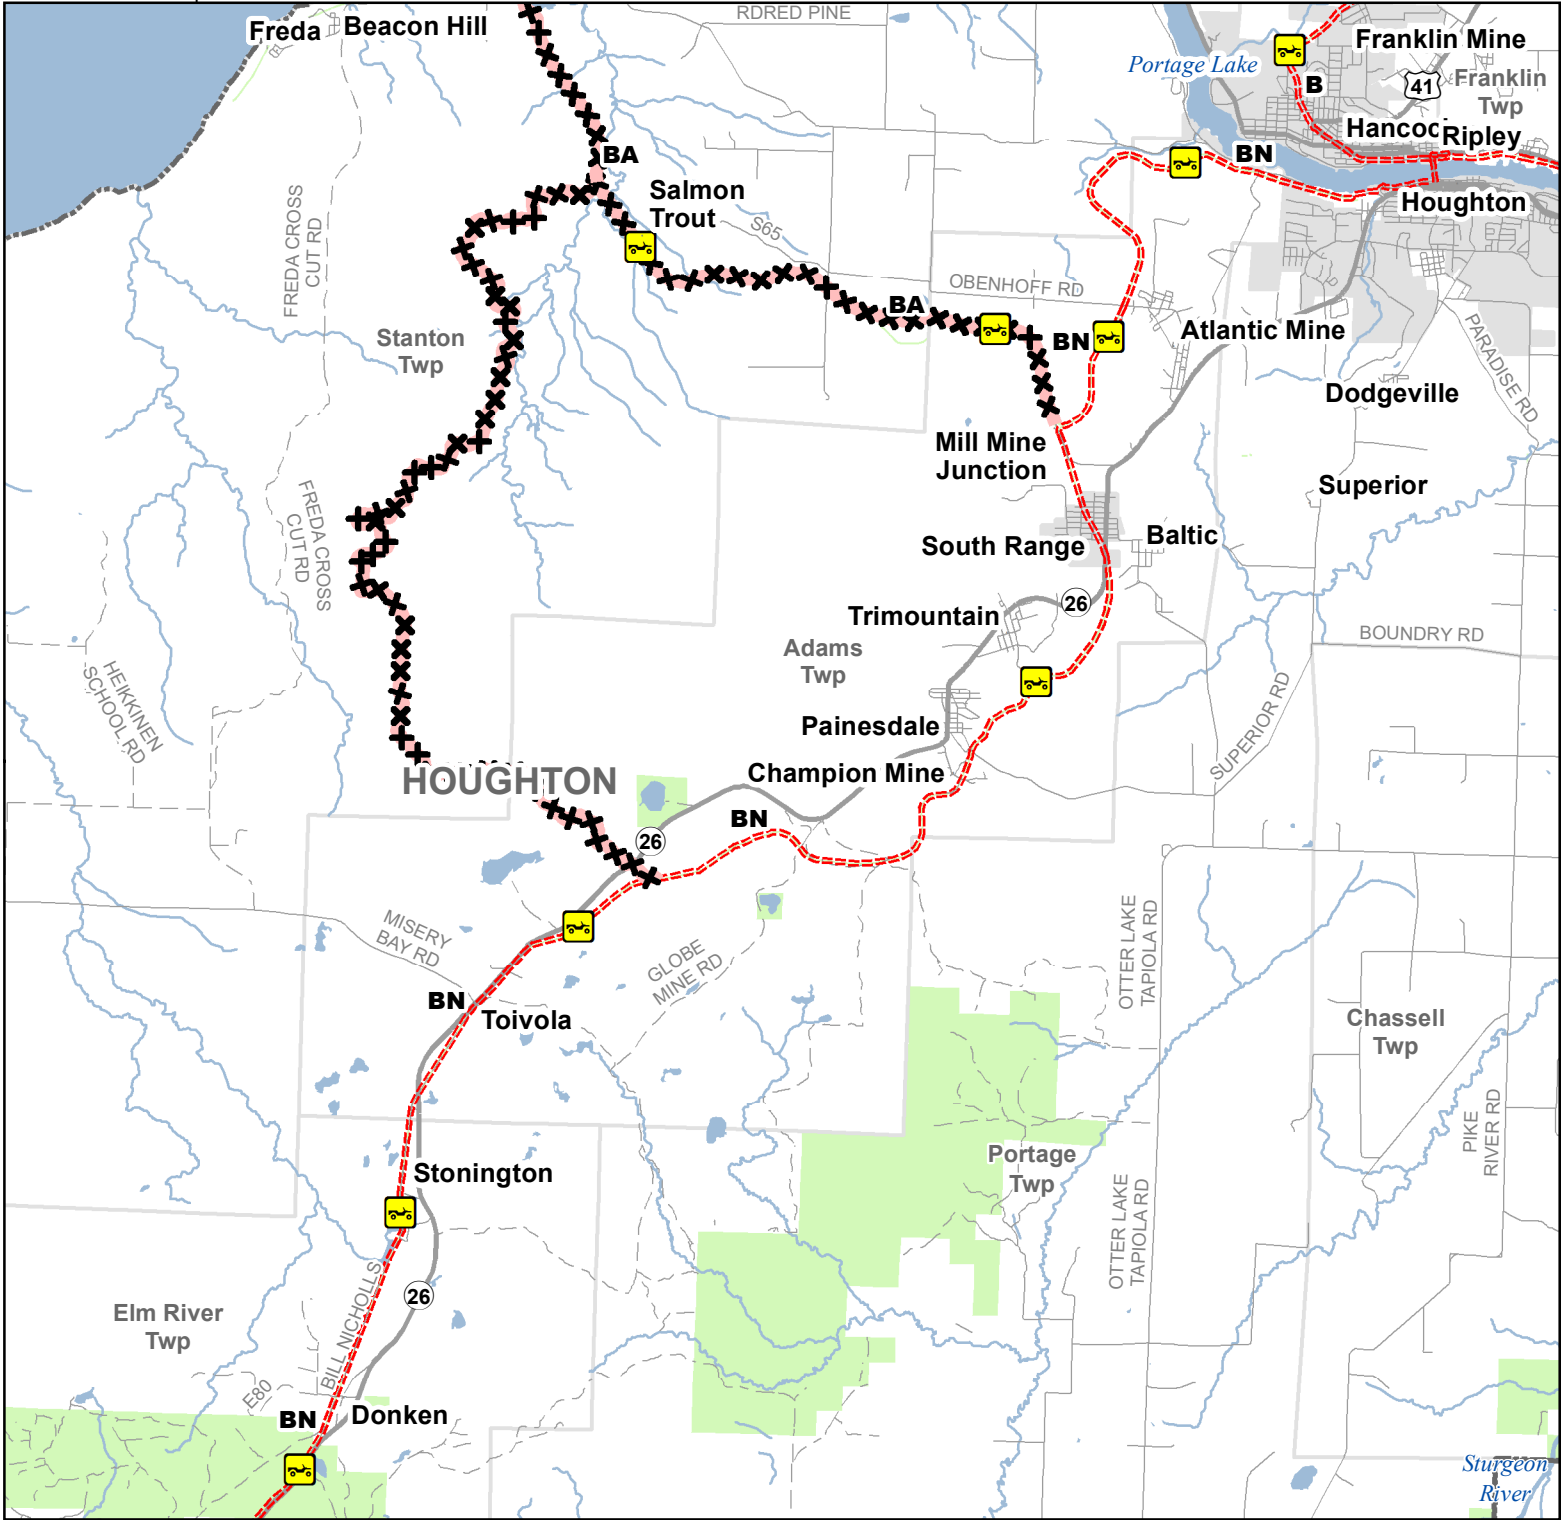

BN Route North -- Houghton, South Range, Toivola, Donken

Houghton County, Michigan

Description: 39 Miles

ADVISORY: Trails and Routes have two-way traffic.
DISCLAIMER: Trails shown on this map are an approximate representation of the trail system at the time of publication and may not reflect current ground conditions. STAY ON SIGNED TRAILS ONLY!

- ORV Routes
- Temporarily closed
- ORV Route - ORVs of all sizes including off-road motorcycles. ORV license and trail permit required unless licensed by the Secretary of State.
- Highway
- Paved Road
- Gravel or Dirt Road
- Lake and River
- State Forest Land
- City or Village
- Township
- County