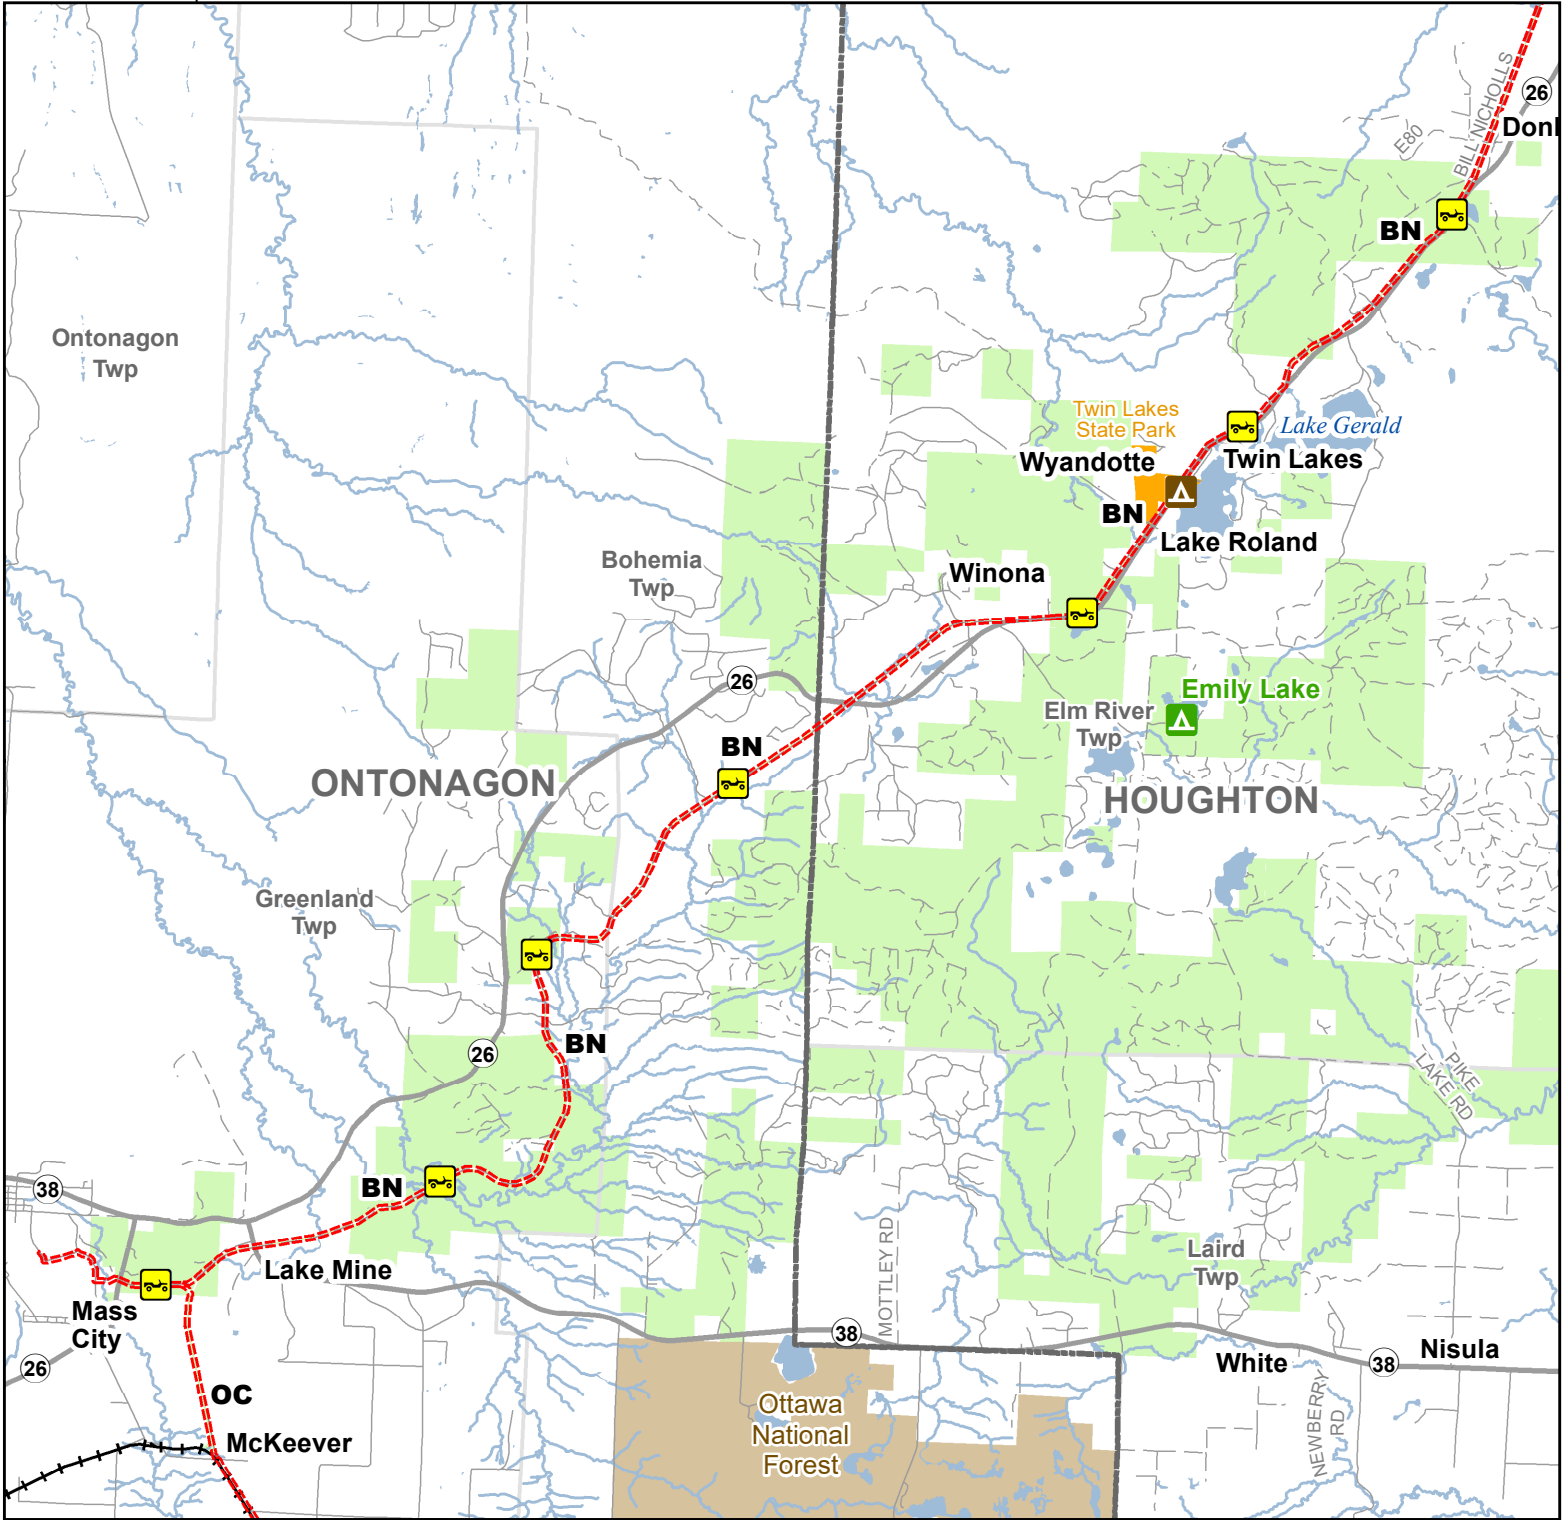

# BN Route South -- Donken, Twin Lakes, Lake Mine

Houghton & Ontonagon Counties, Michigan

Description: 39 Miles

ADVISORY: Trails and Routes have two-way traffic.  
DISCLAIMER: Trails shown on this map are an approximate representation of the trail system at the time of publication and may not reflect current ground conditions. STAY ON SIGNED TRAILS ONLY!

- State Forest Campground
- State Park Campground
- ORV Routes
- ORV Route – ORVs of all sizes including off-road motorcycles. ORV license and trail permit required unless licensed by the Secretary of State.
- Highway
- Paved Road
- Gravel or Dirt Road
- Railroad
- Lake and River
- State Park Boundary
- State Forest Land
- Federal Land
- Township
- County