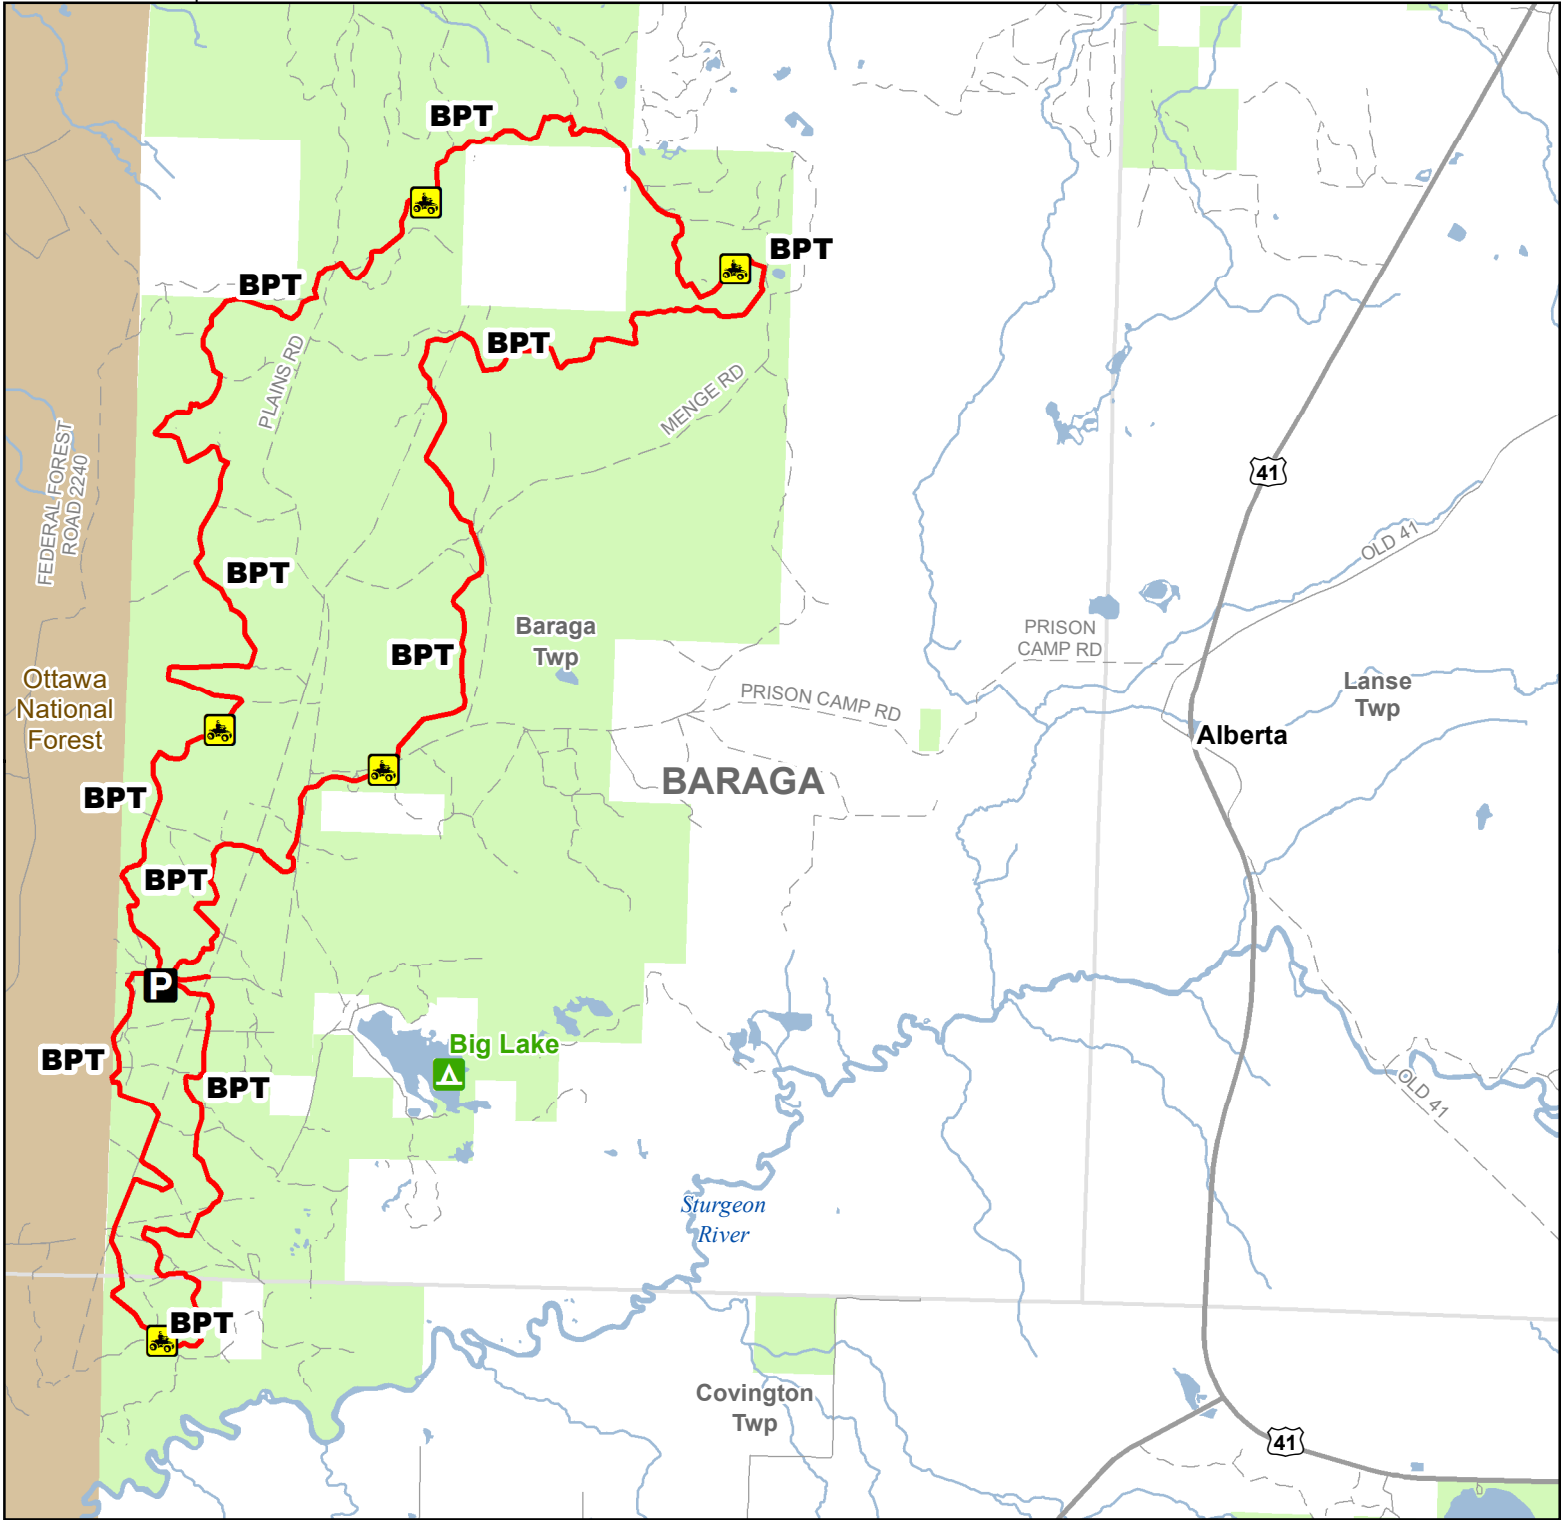

Baraga Plains Trail (BPT)

Baraga County, Michigan

Description: 28 Miles

ADVISORY: Trails and Routes have two-way traffic.
DISCLAIMER: Trails shown on this map are an approximate representation of the trail system at the time of publication and may not reflect current ground conditions. STAY ON SIGNED TRAILS ONLY!

- State Forest Campground
- Parking Lot
- ORV Trails
- ORV Trail – ORVs 50 inches in width or less including off-road motorcycles. ORV license and trail permit required.
- Highway
- Paved Road
- Gravel or Dirt Road
- Lake and River
- State Forest Land
- Federal Land
- Township
- County

Updated: 8/13/2020

N

Michigan.gov/ORVInfo