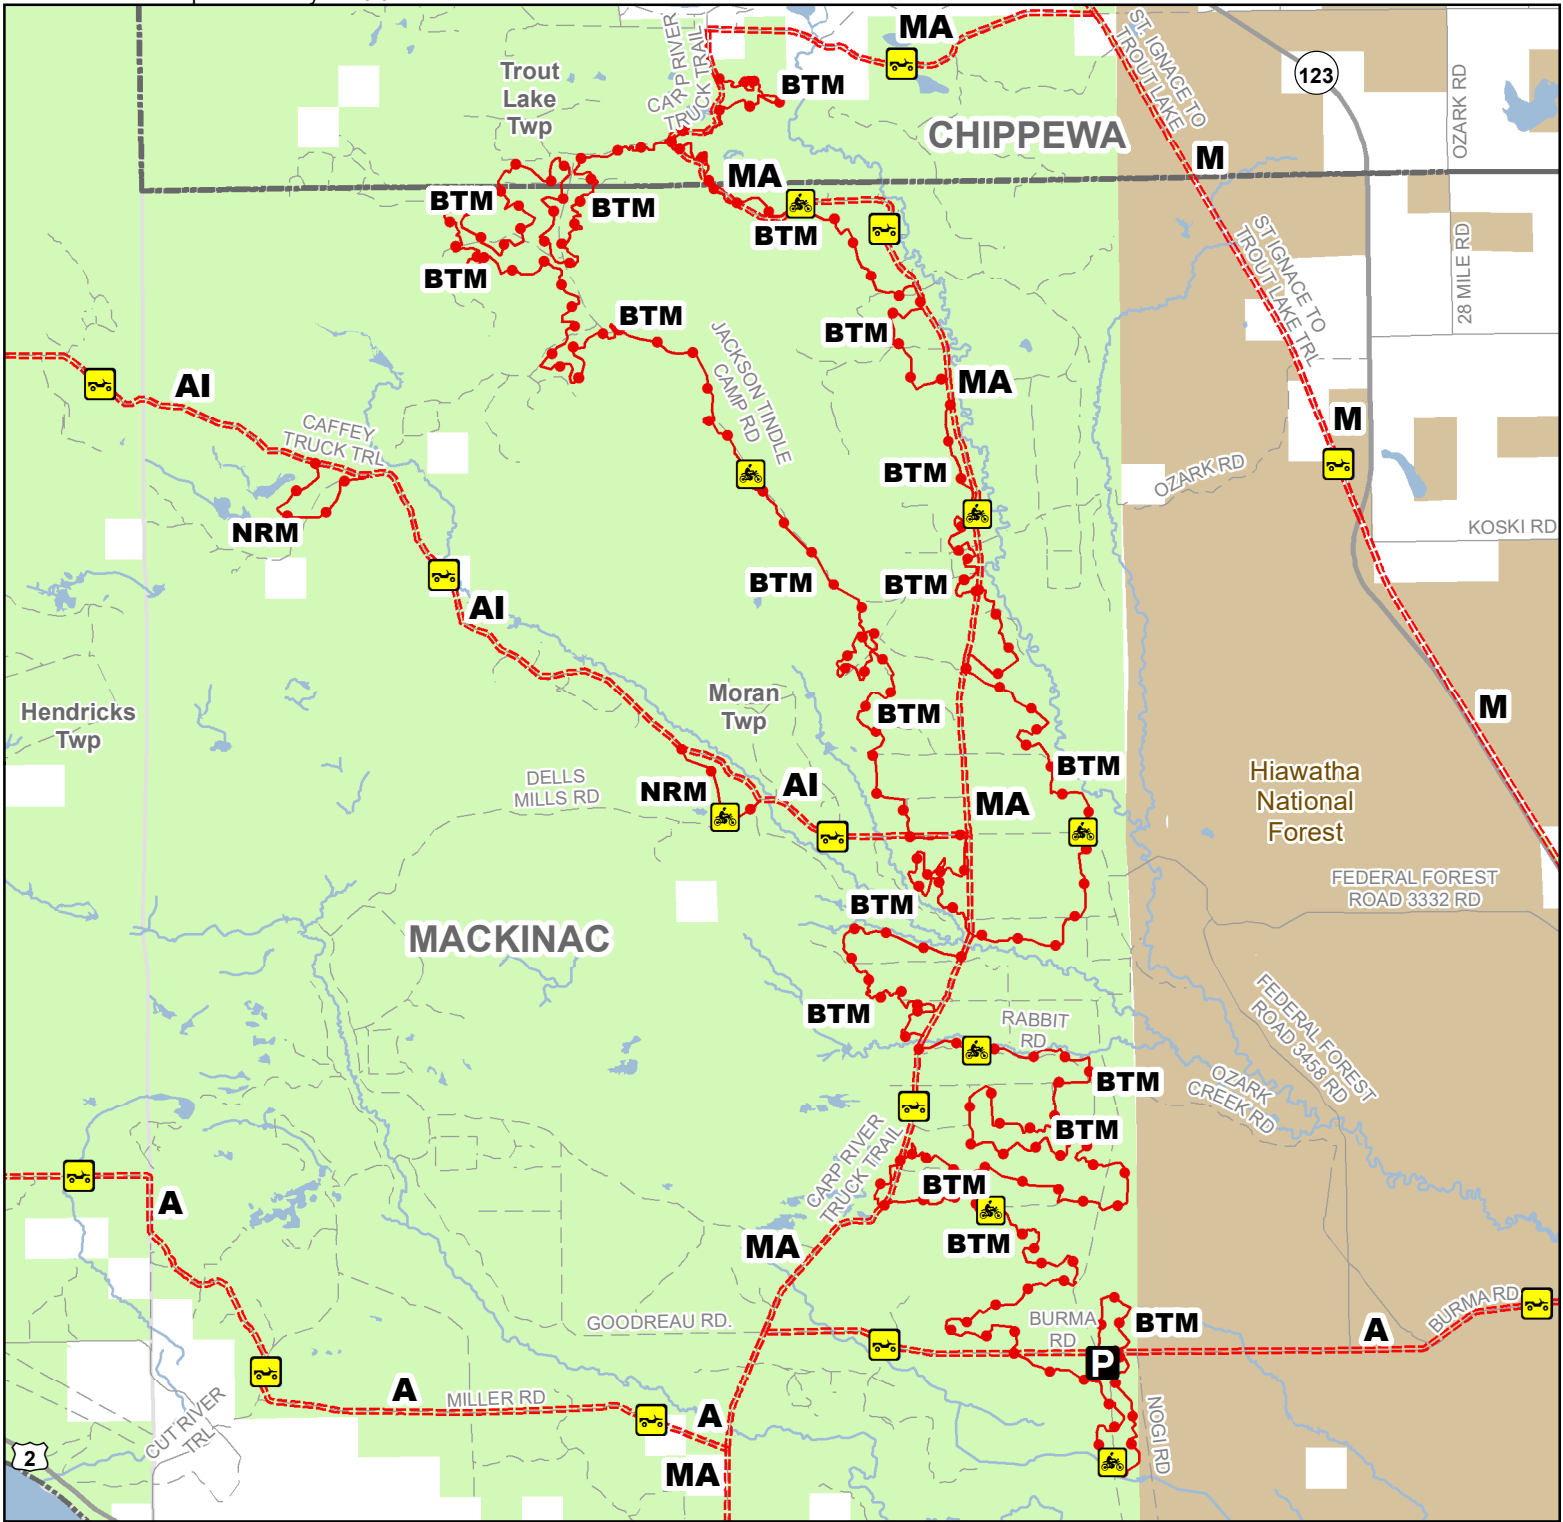

Brevort-Trout Lake Motorcycle Trail (BTM) East

Mackinac & Chippewa Counties, Michigan

Description: Motorcycle 49.5

ADVISORY: Trails and Routes have two-way traffic.
DISCLAIMER: Trails shown on this map are an approximate representation of the trail system at the time of publication and may not reflect current ground conditions. STAY ON SIGNED TRAILS ONLY!

P Parking Lot

Motorcycle Trails (DNR License)

ORV Routes

ORV Route – ORVs of all sizes including off-road motorcycles. ORV license and trail permit required unless licensed by the Secretary of State.

Motorcycle Trail – Motorcycles Only. ORV license and trail permit required.

- Highway
- Paved Road
- Gravel or Dirt Road
- Lake and River
- State Forest Land
- Federal Land
- Township

Michigan.gov/ORVInfo