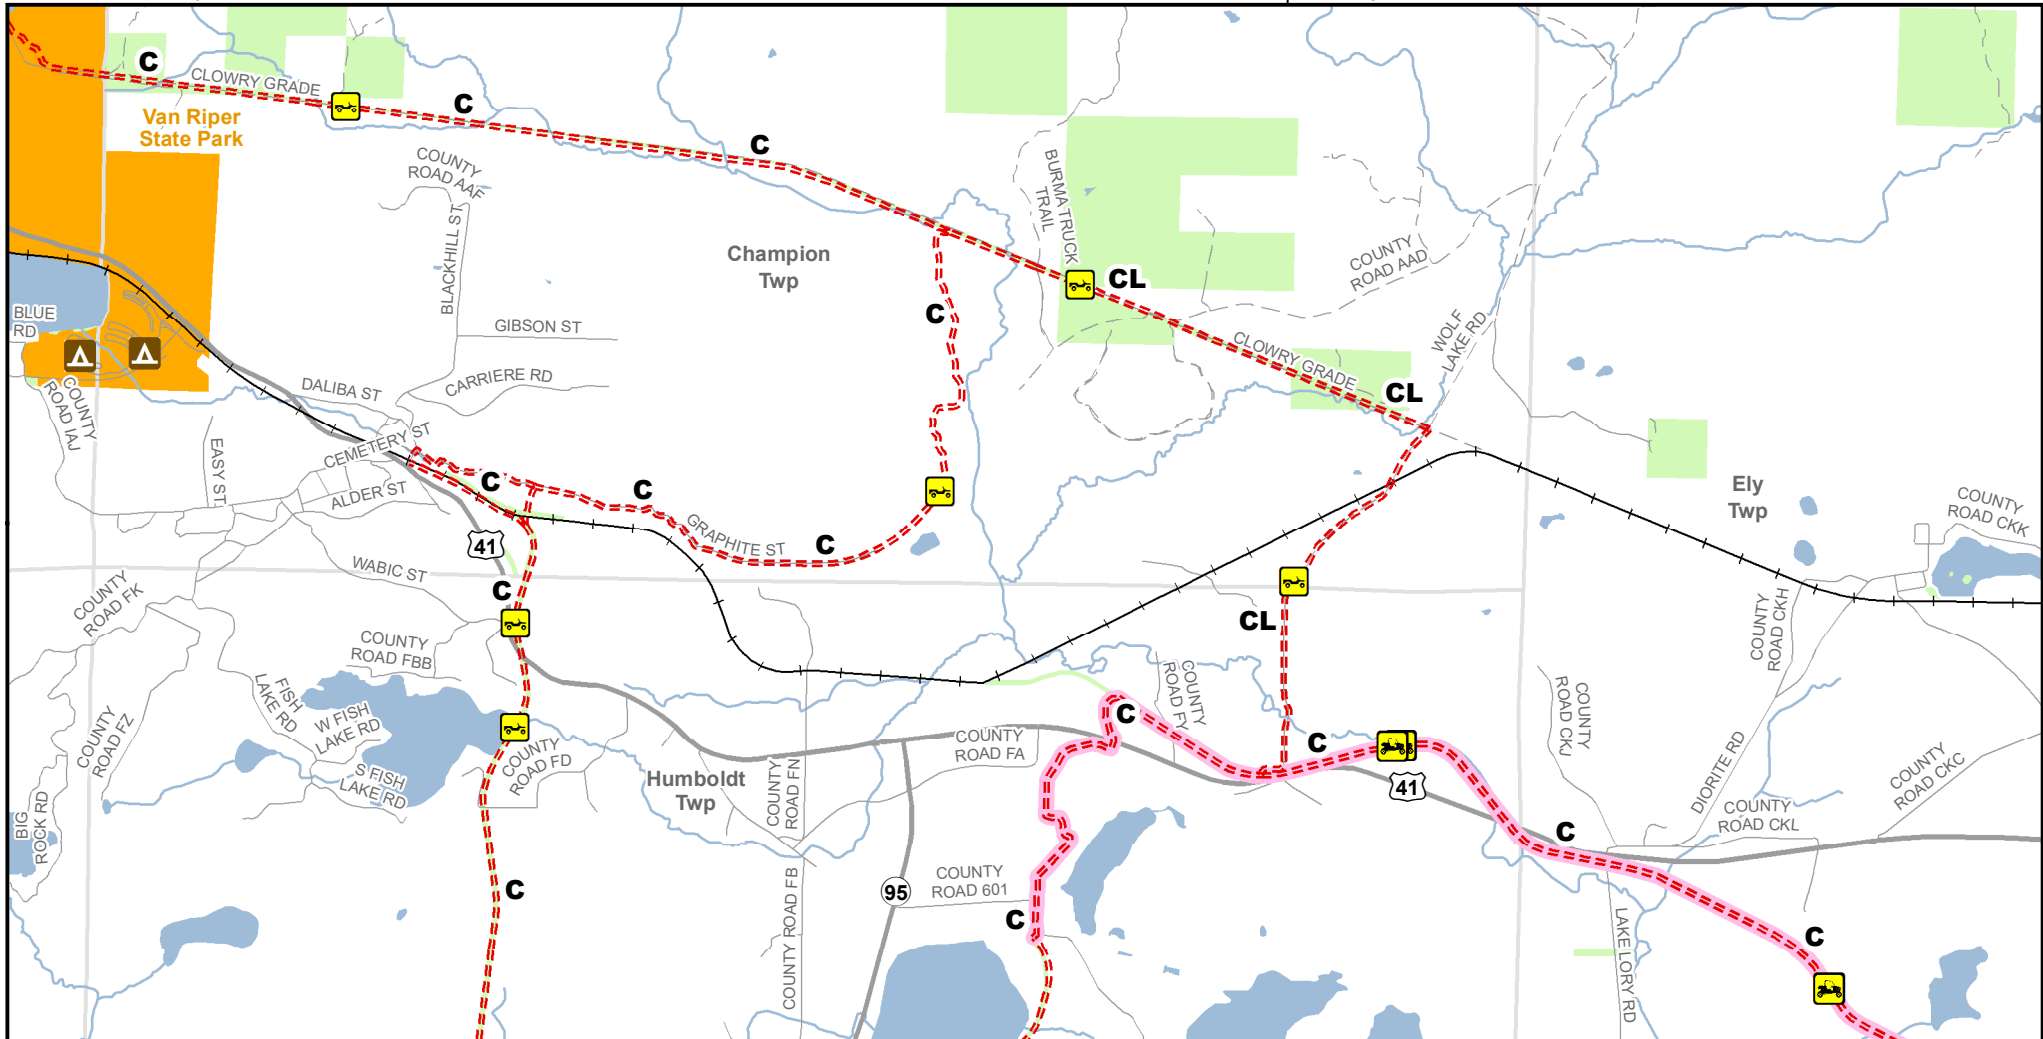

CL Route -- Champion & Humboldt Townships

Marquette County, Michigan

Description: 4 Miles

Map Index: 01

ADVISORY: Trails and Routes have two-way traffic.
DISCLAIMER: Trails shown on this map are an approximate representation of the trail system at the time of publication and may not reflect current ground conditions.
STAY ON SIGNED TRAILS ONLY!

- State Park Campgrounds
- 65" Restricted ORV Route
- ORV Route
- Restricted ORV Route - ORV's Less than 65" ORV license and trail permit required unless licensed by the Secretary of State.
- ORV Route – ORV's of all sizes including off-road motorcycles. ORV license and trail permit required unless licensed by the Secretary of State.
- Highway
- Paved Road
- Gravel or Dirt Road
- Railroad
- Lakes and Rivers
- State Park Boundary
- State Forest Land
- Township
- County Boundary