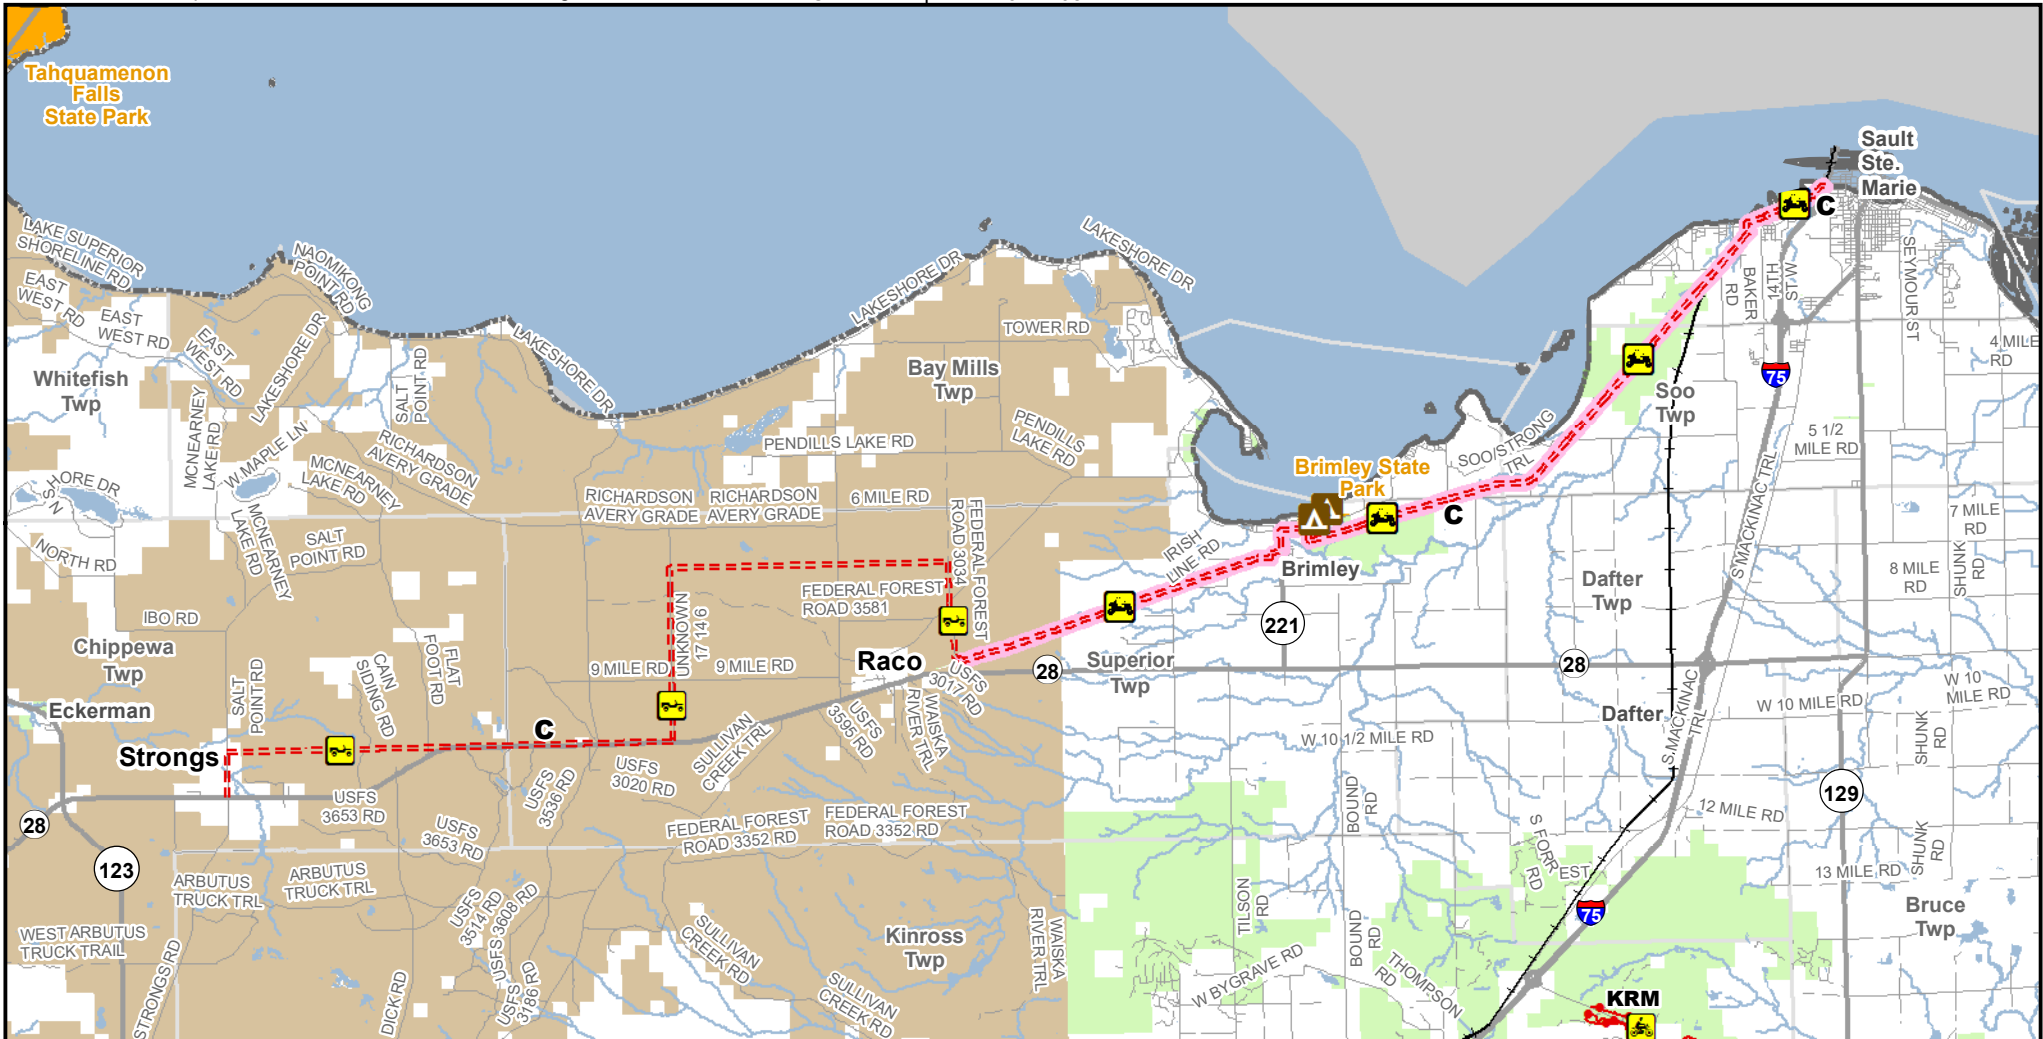

# C Route -- Sault Ste Marie, Raco, Strongs

## Chippewa County, Michigan

Description: 38 Miles, Sault Ste Marie - Strongs

C Route Map Index: 01 of 08

ADVISORY: Trails and Routes have two-way traffic.  
DISCLAIMER: Trails shown on this map are an approximate representation of the trail system at the time of publication and may not reflect current ground conditions.  
**STAY ON SIGNED TRAILS ONLY!**

State park campgrounds

Motorcycle trail (DNR license)

65" Restricted ORV route

ORV route

Restricted ORV Route - ORV's Less than 65"

ORV Route – ORV's of all sizes including off-road motorcycles. ORV license and trail permit required unless licensed by the Secretary of State.

Township

County boundary

Updated: 9/17/2021

Michigan.gov/ORVInfo