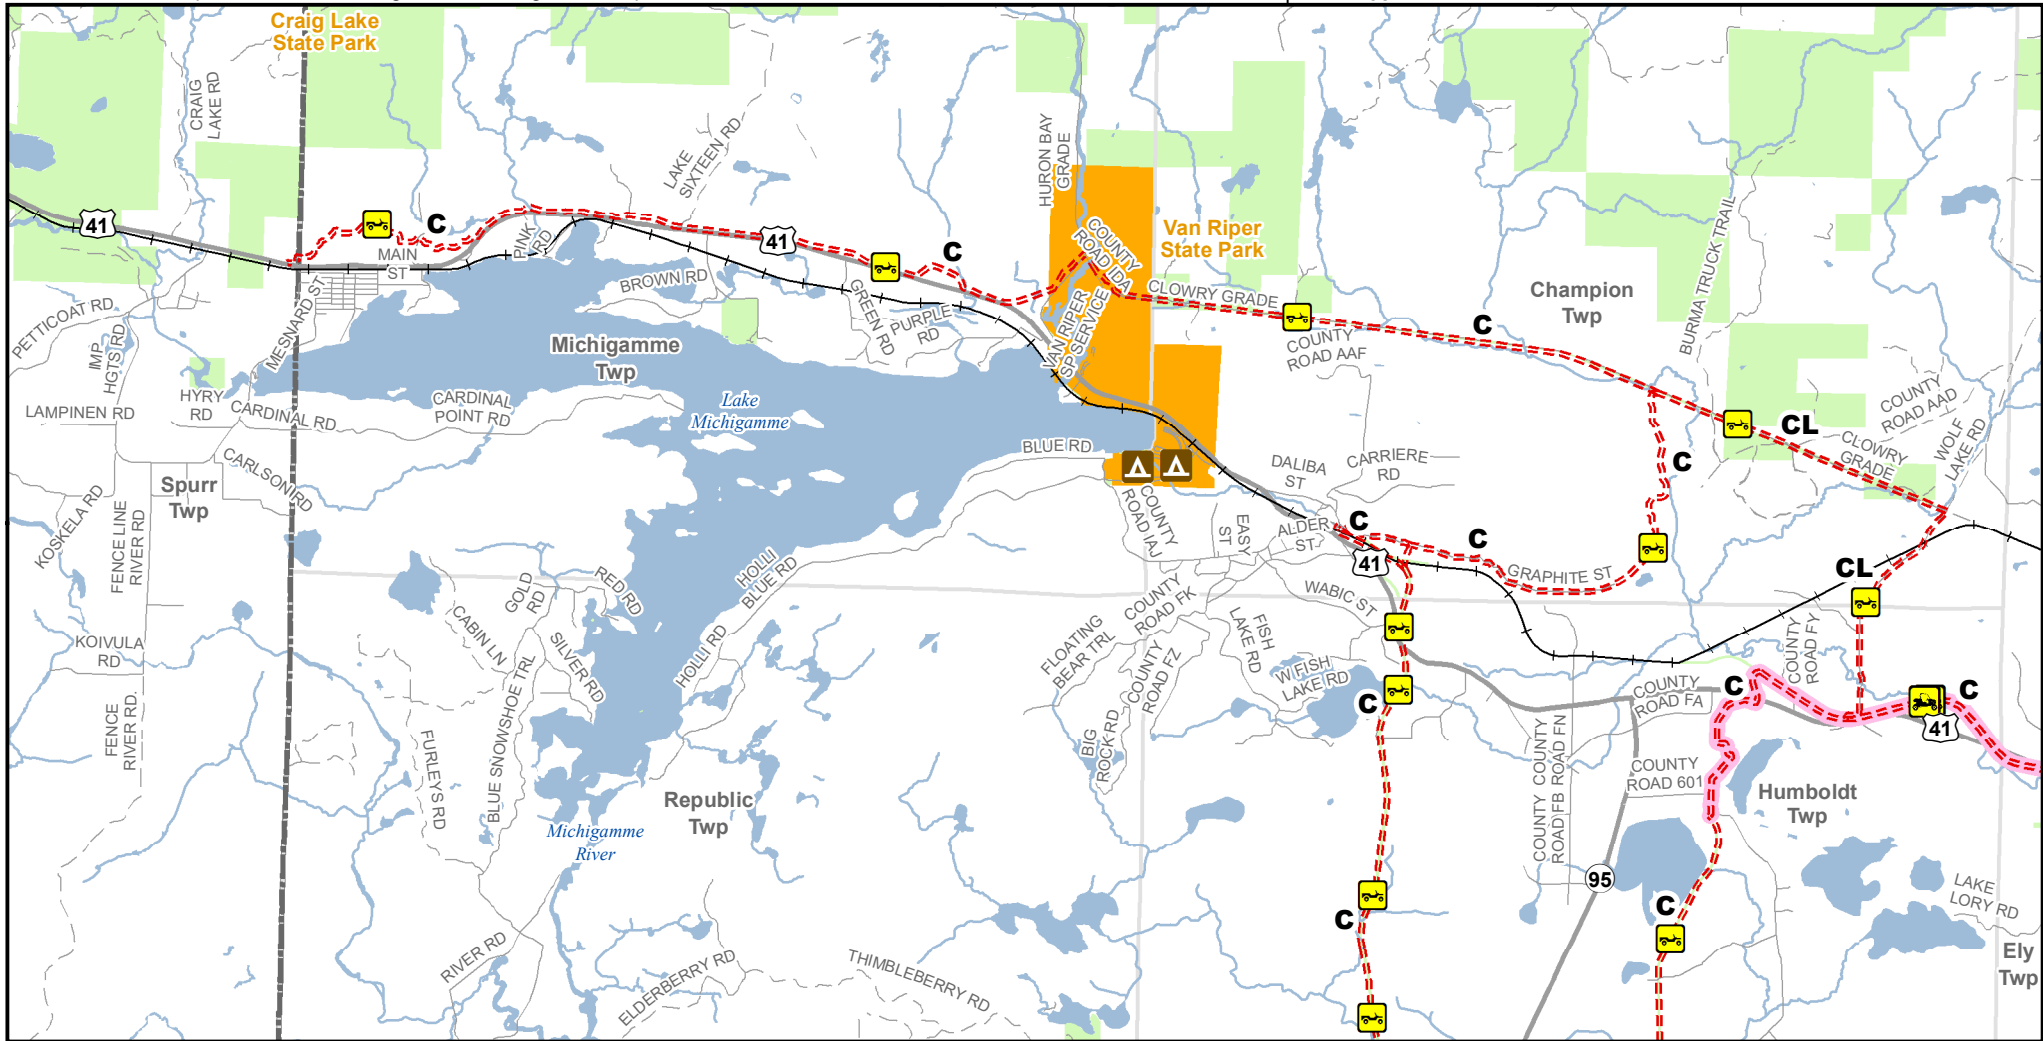

# C Route -- Humboldt, Champion, Michigamme Townships

Marquette County, Michigan

Description: 46.3 Miles, Negaunee - Michigamme Twp

Map Index: 08a

ADVISORY: Trails and Routes have two-way traffic.  
DISCLAIMER: Trails shown on this map are an approximate representation of the trail system at the time of publication and may not reflect current ground conditions.  
**STAY ON SIGNED TRAILS ONLY!**

- State Park Campgrounds
- 65" Restricted ORV Route
- ORV Route
- Restricted ORV Route - ORV's Less than 65"
- ORV Route – ORV's of all sizes including off-road motorcycles. ORV license and trail permit required unless licensed by the Secretary of State.
- Highway
- Paved Road
- Gravel or Dirt Road
- Railroad
- Lakes and Rivers
- State Park Boundary
- State Forest Land
- Township
- County Boundary