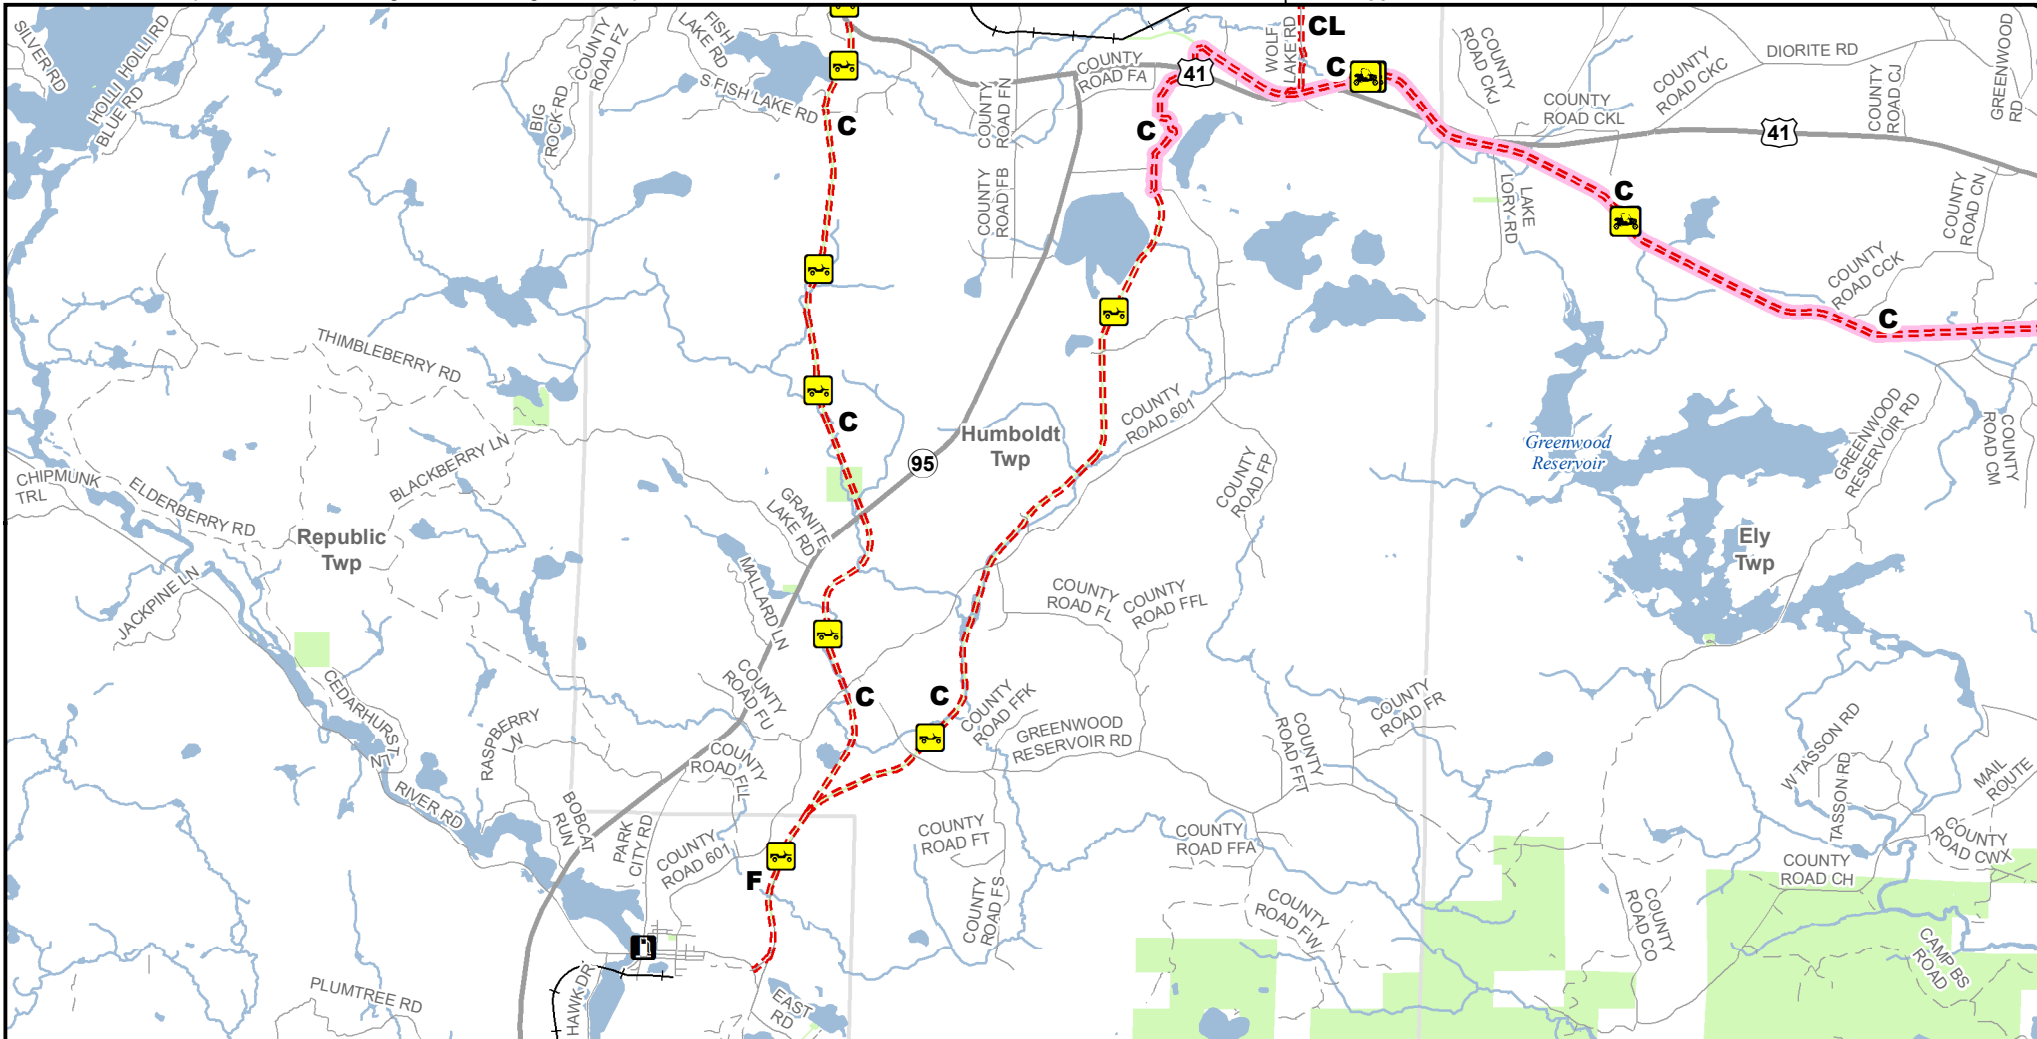

# C Route -- Ely, Republic, Humboldt Townships

## Marquette County, Michigan

Description: 46.3 Miles, Negaunee - Michigamme Twp

Map Index: 08b

ADVISORY: Trails and Routes have two-way traffic.  
DISCLAIMER: Trails shown on this map are an approximate representation of the trail system at the time of publication and may not reflect current ground conditions.  
**STAY ON SIGNED TRAILS ONLY!**

- Gas Station
- 65" Restricted ORV Route
- ORV Route
- Restricted ORV Route - ORV's Less than 65" ORV Route – ORV's of all sizes including off-road motorcycles. ORV license and trail permit required unless licensed by the Secretary of State.
- Highway
- Paved Road
- Gravel or Dirt Road
- Railroad
- Lakes and Rivers
- State Forest Land
- Township
- County Boundary