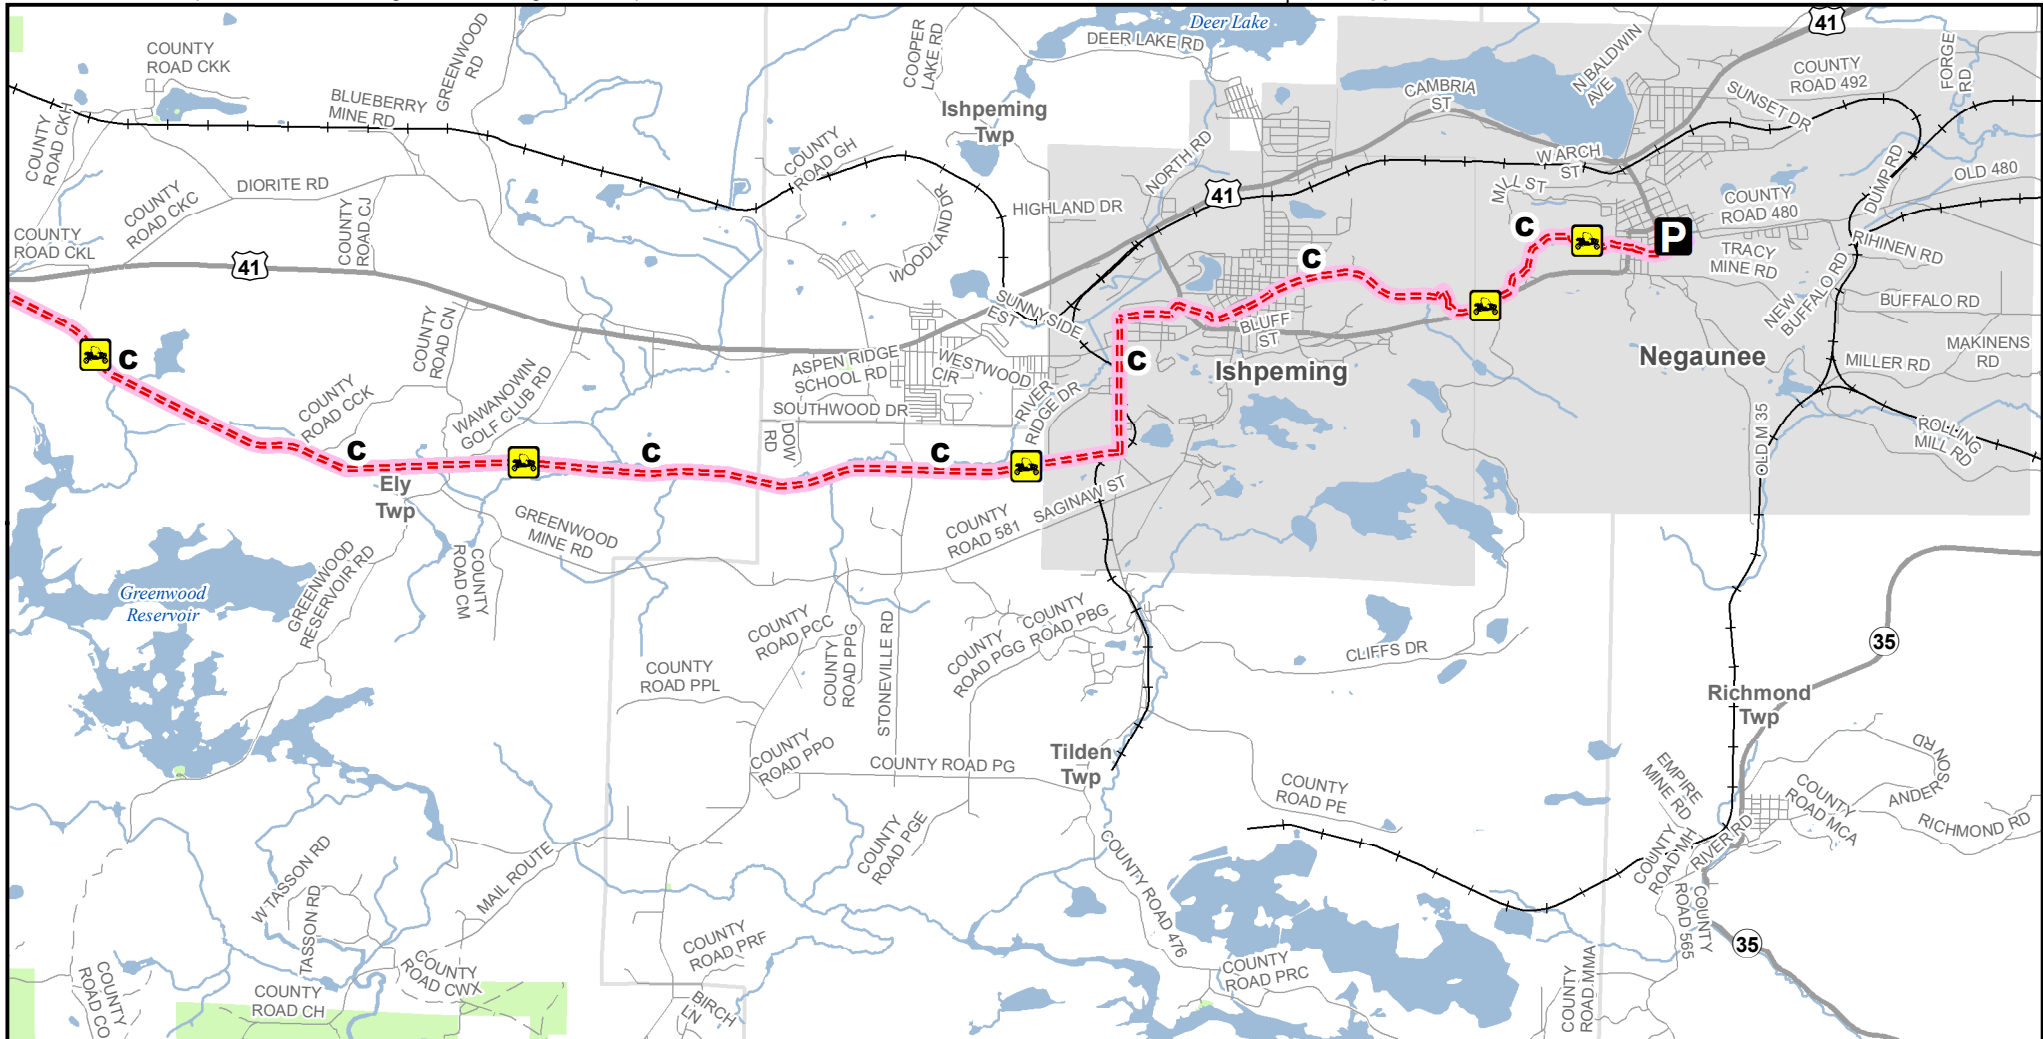

# C Route -- Negaunee, Ishpeming, Tilden & Ely Townships

## Marquette County, Michigan

Description: 46.3 Miles, Negaunee - Michigamme Twp

Map Index: 08c

**ADVISORY:** Trails and Routes have two-way traffic.  
**DISCLAIMER:** Trails shown on this map are an approximate representation of the trail system at the time of publication and may not reflect current ground conditions.  
**STAY ON SIGNED TRAILS ONLY!**

- Parking Lot
- 65" Restricted ORV Route
- Restricted ORV Route - ORV's Less than 65"
- ORV Route – ORVs of all sizes including off-road motorcycles. ORV license and trail permit required unless licensed by the Secretary of State.
- Highway
- Paved Road
- Gravel or Dirt Road
- Railroad
- Lakes and Rivers
- State Forest Land
- City or Village
- Township
- County Boundary