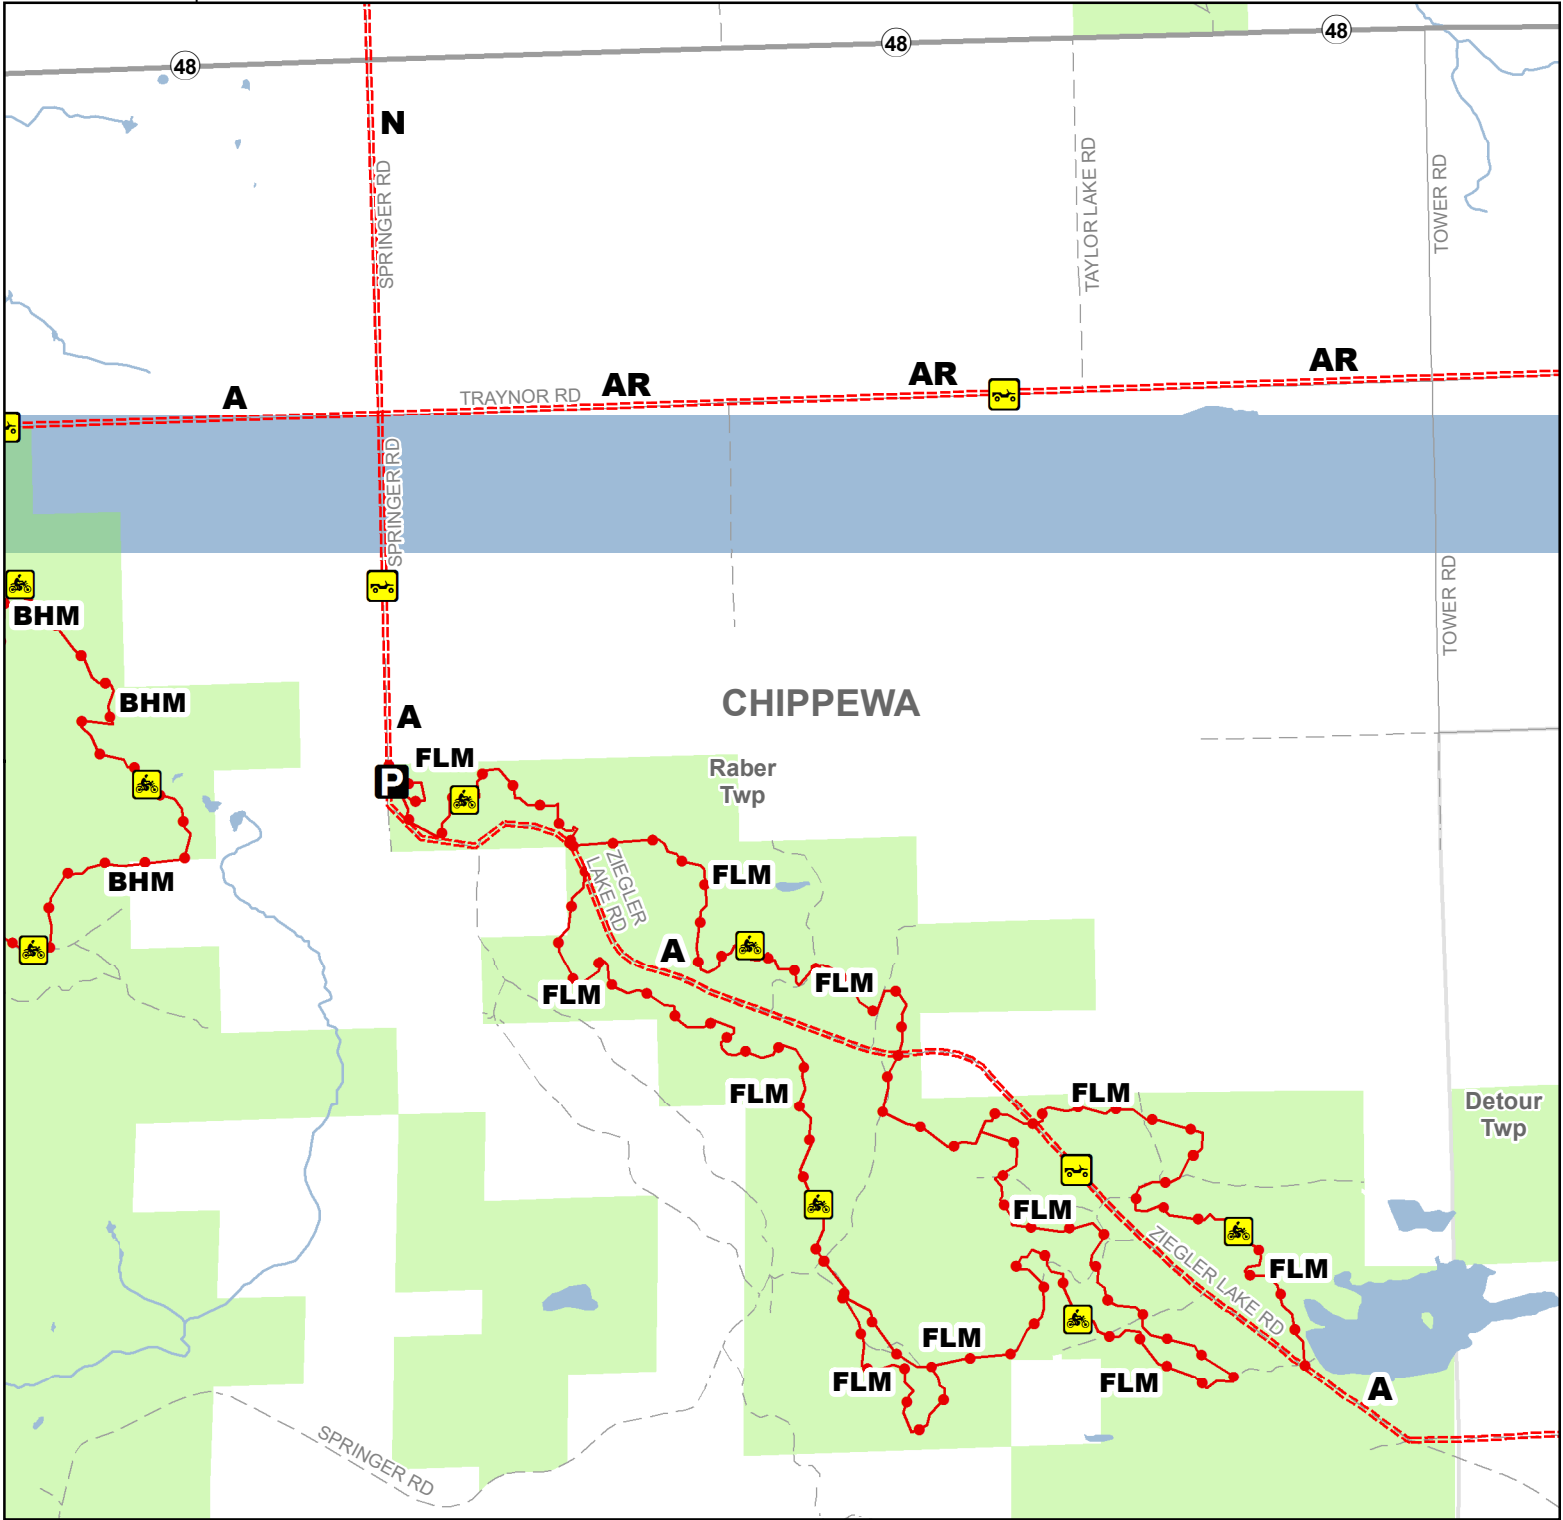

# Foreman Lake Motorcycle Trail (FLM)

## Chippewa County, Michigan

Description: 12 Miles

ADVISORY: Trails and Routes have two-way traffic.  
DISCLAIMER: Trails shown on this map are an approximate representation of the trail system at the time of publication and may not reflect current ground conditions. STAY ON SIGNED TRAILS ONLY!

**P** Parking Lot

Motorcycle Trails (DNR License)

ORV Routes

ORV Route – ORVs of all sizes including off-road motorcycles. ORV license and trail permit required unless licensed by the Secretary of State.

Motorcycle Trail – Motorcycles Only. ORV license and trail permit required.

- Highway
- Paved Road
- Gravel or Dirt Road
- Lake and River
- State Forest Land
- Township
- County

Michigan.gov/ORVInfo

Updated: 8/13/2020