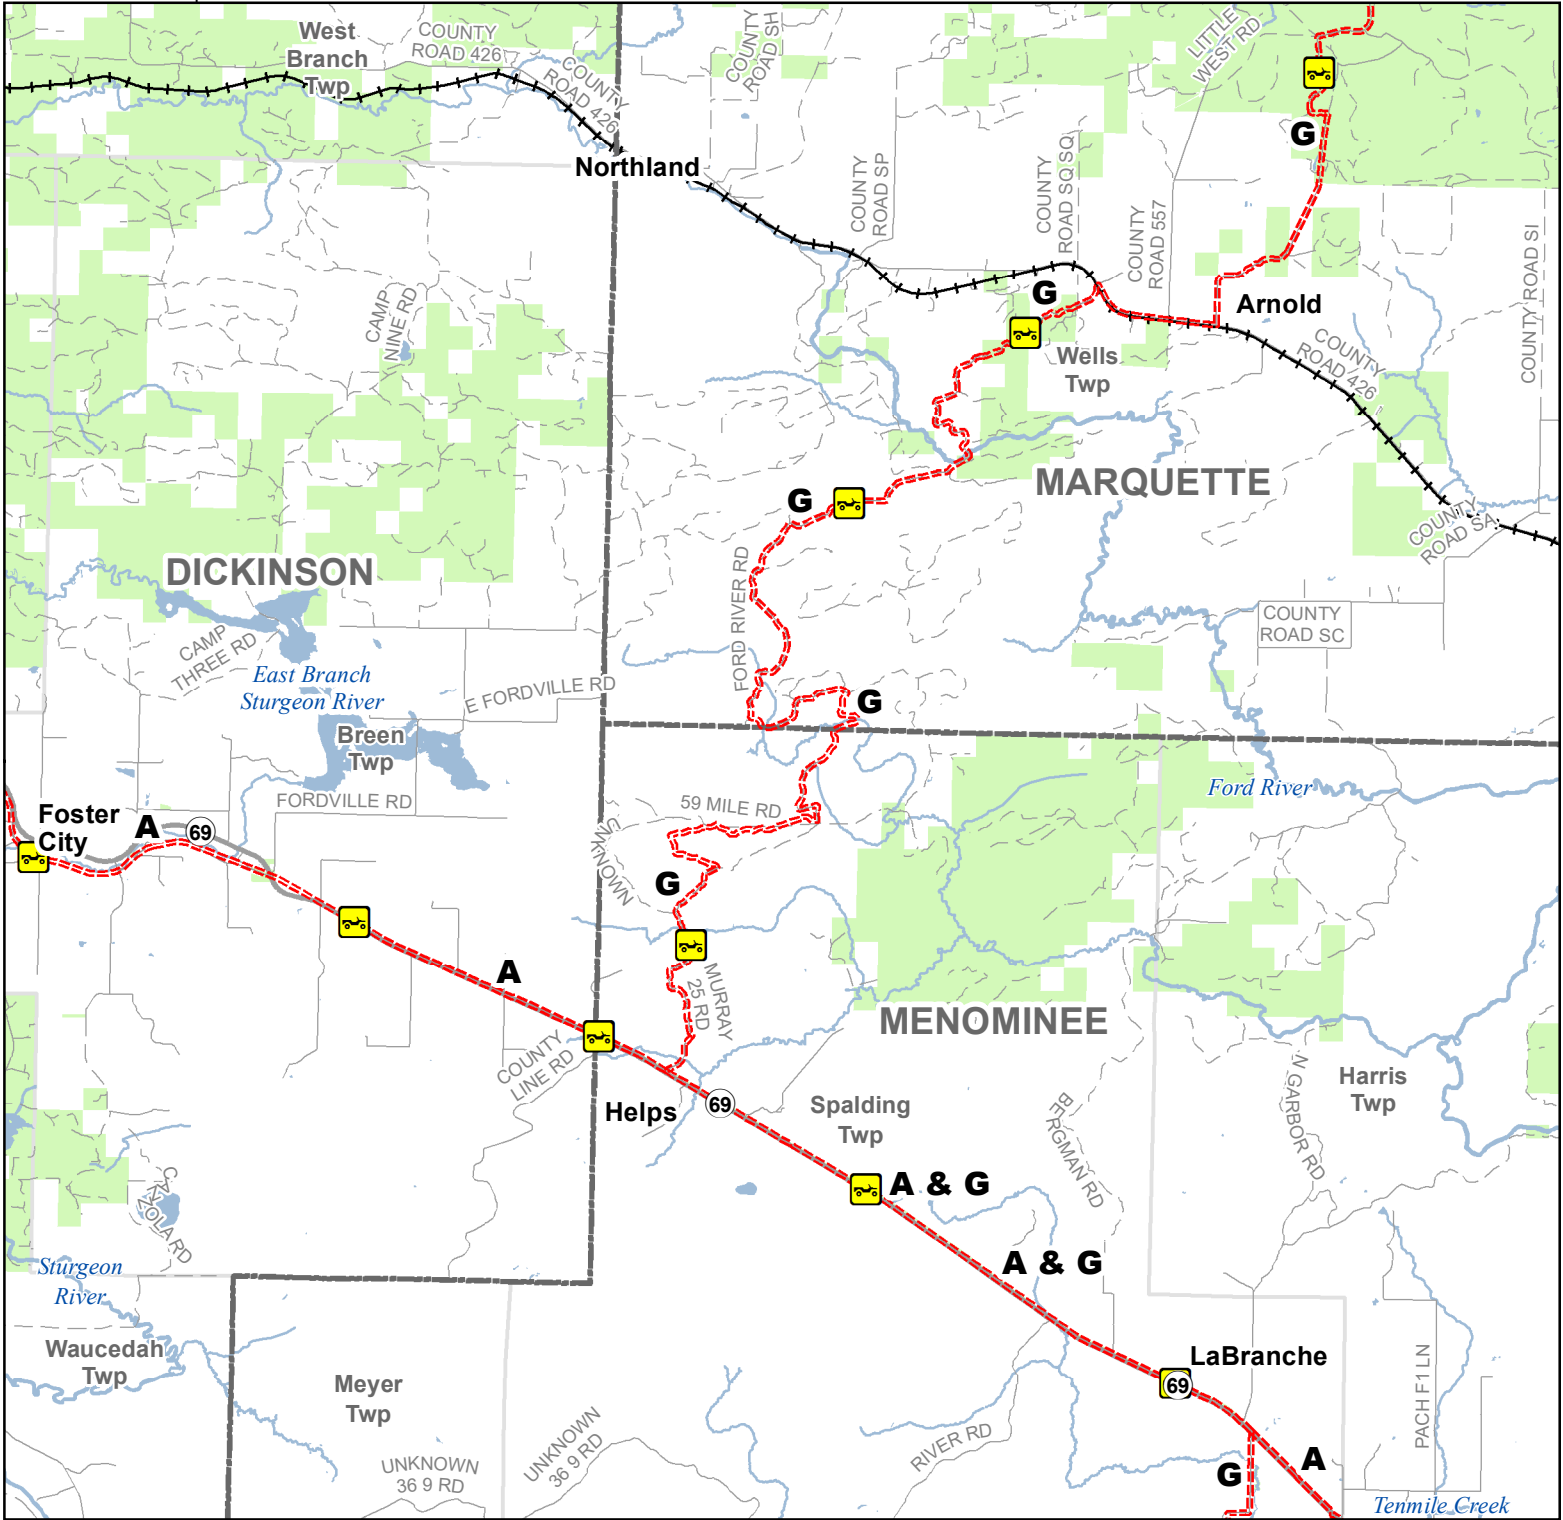

G Route Central -- Arnold, Helps, La Branche

Marquette & Menominee Counties, Michigan

Description: 65 Miles

ADVISORY: Trails and Routes have two-way traffic.
 DISCLAIMER: Trails shown on this map are an approximate representation of the trail system at the time of publication and may not reflect current ground conditions.
STAY ON SIGNED TRAILS ONLY!

ORV Routes

ORV Route – ORVs of all sizes including off-road motorcycles. ORV license and trail permit required unless licensed by the Secretary of State.

— Highway
 — Paved Road
 - - Gravel or Dirt Road
 + - Railroad

Lake and River
 State Forest Land
 Township
 County

Updated: 8/13/2020

0 0.5 1 Miles

Michigan.gov/ORVInfo