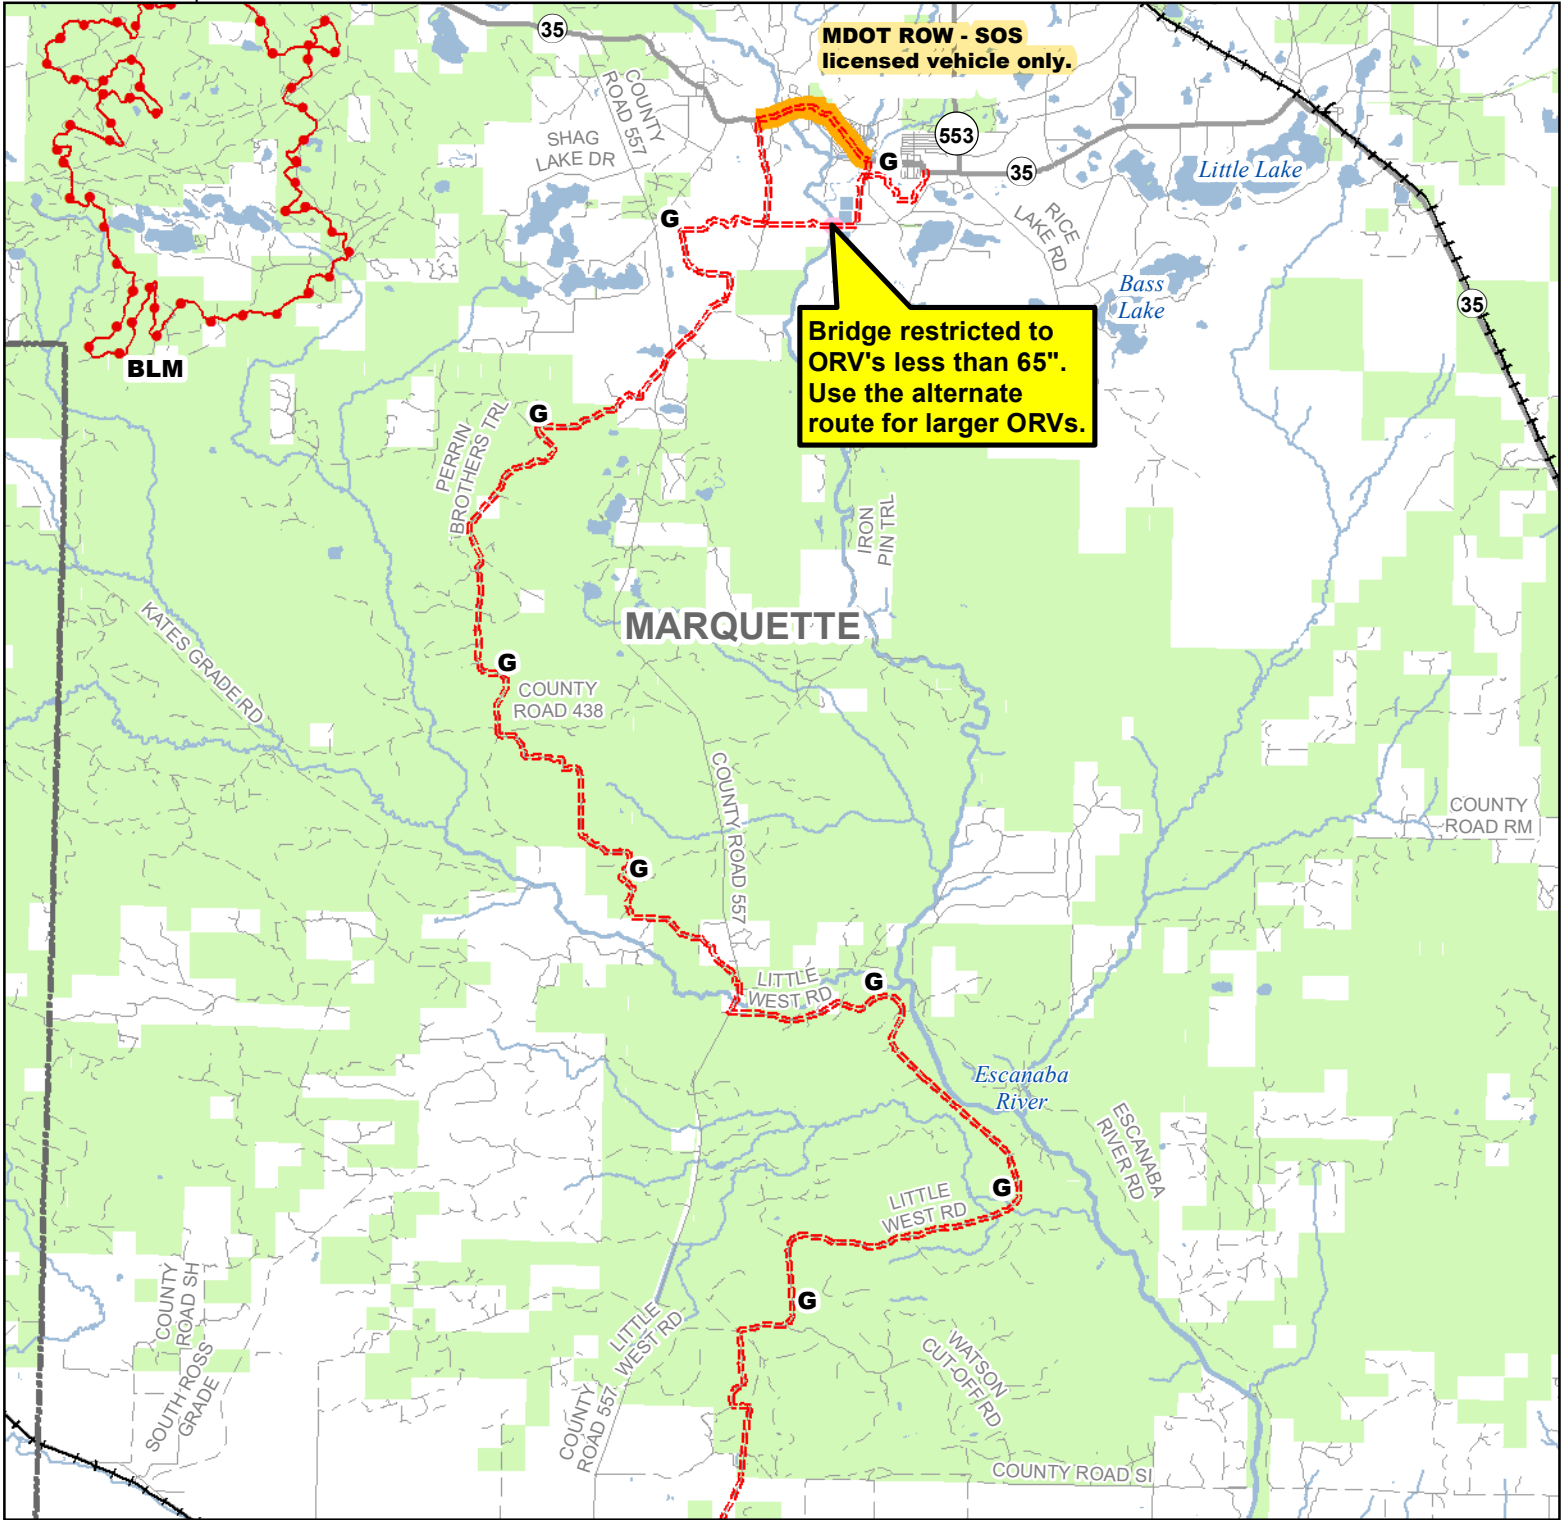

G Route North – Gwinn, Wells Township

Marquette County, Michigan

Description: 65 Miles

ADVISORY: Trails and Routes have two-way traffic.
DISCLAIMER: Trails shown on this map are an approximate representation of the trail system at the time of publication and may not reflect current ground conditions. **STAY ON SIGNED TRAILS ONLY!**

- MDOT ROW - Seasonal Connector, Open May 1 - November 30
- Restricted ORV Route - ORV's Less than 65"
- ORV Route – ORVs of all sizes including off-road motorcycles. ORV license and trail permit required unless licensed by the Secretary of State.
- Motorcycle Trail – Motorcycles Only. ORV license and trail permit required.
- Highway
- Paved Road
- Gravel or Dirt Road
- Railroad
- Lake and River
- State Forest Land
- County