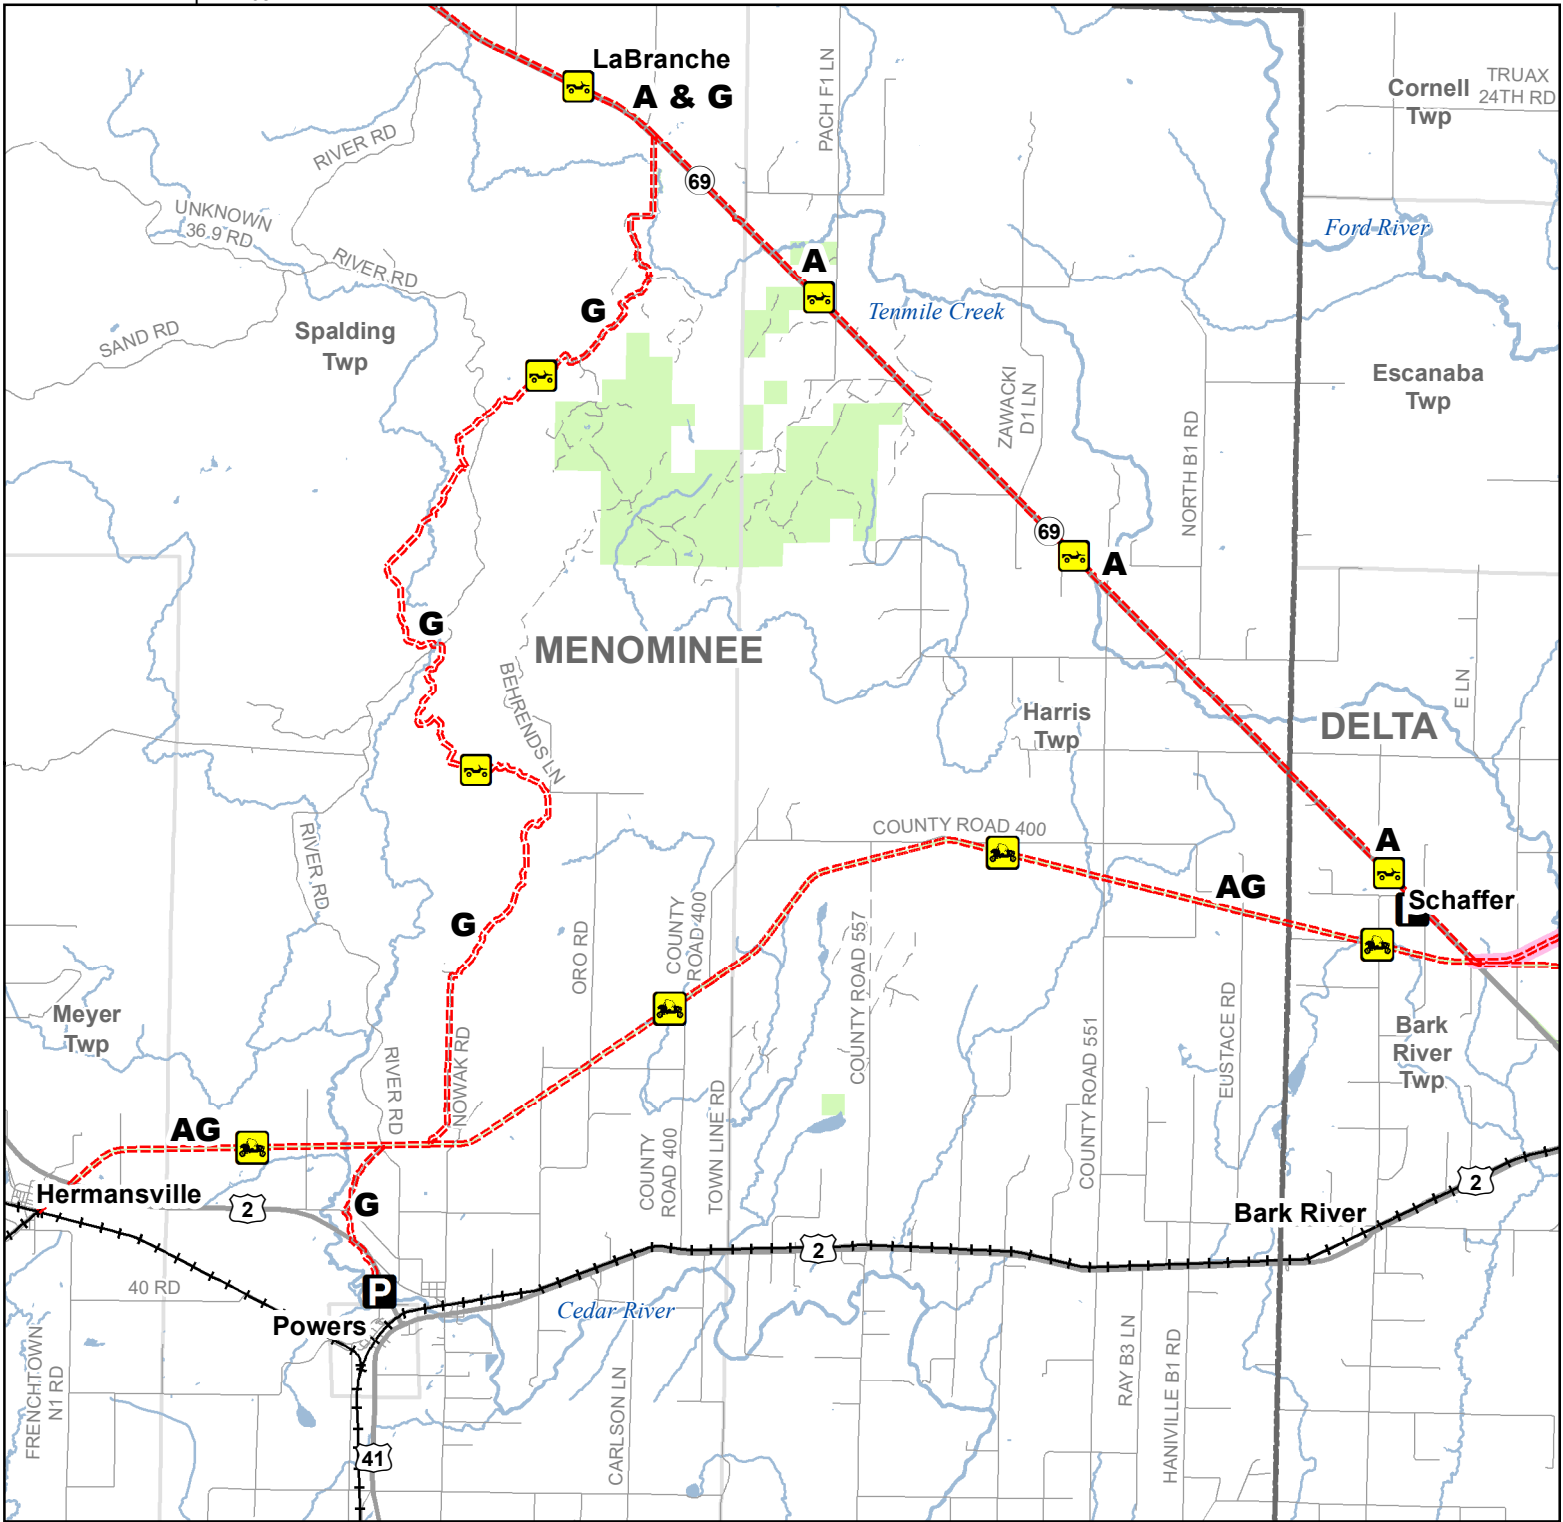

G Route South -- LaBranche, Powers

Menominee County, Michigan

Description: 65 Miles

ADVISORY: Trails and Routes have two-way traffic.
DISCLAIMER: Trails shown on this map are an approximate representation of the trail system at the time of publication and may not reflect current ground conditions. STAY ON SIGNED TRAILS ONLY!

P Parking Lot

65" Restricted ORV Route

ORV Routes

Restricted ORV Route - ORV's Less than 65" in width including off-road motorcycles only. ORV license and trail permit required.

ORV Route - ORV's of all sizes including off-road motorcycles. ORV license and trail permit required unless licensed by the Secretary of State.

Highway
 Paved Road
 Gravel or Dirt Road
 Railroad
 Lake and River

State Forest Land
 Township
 County