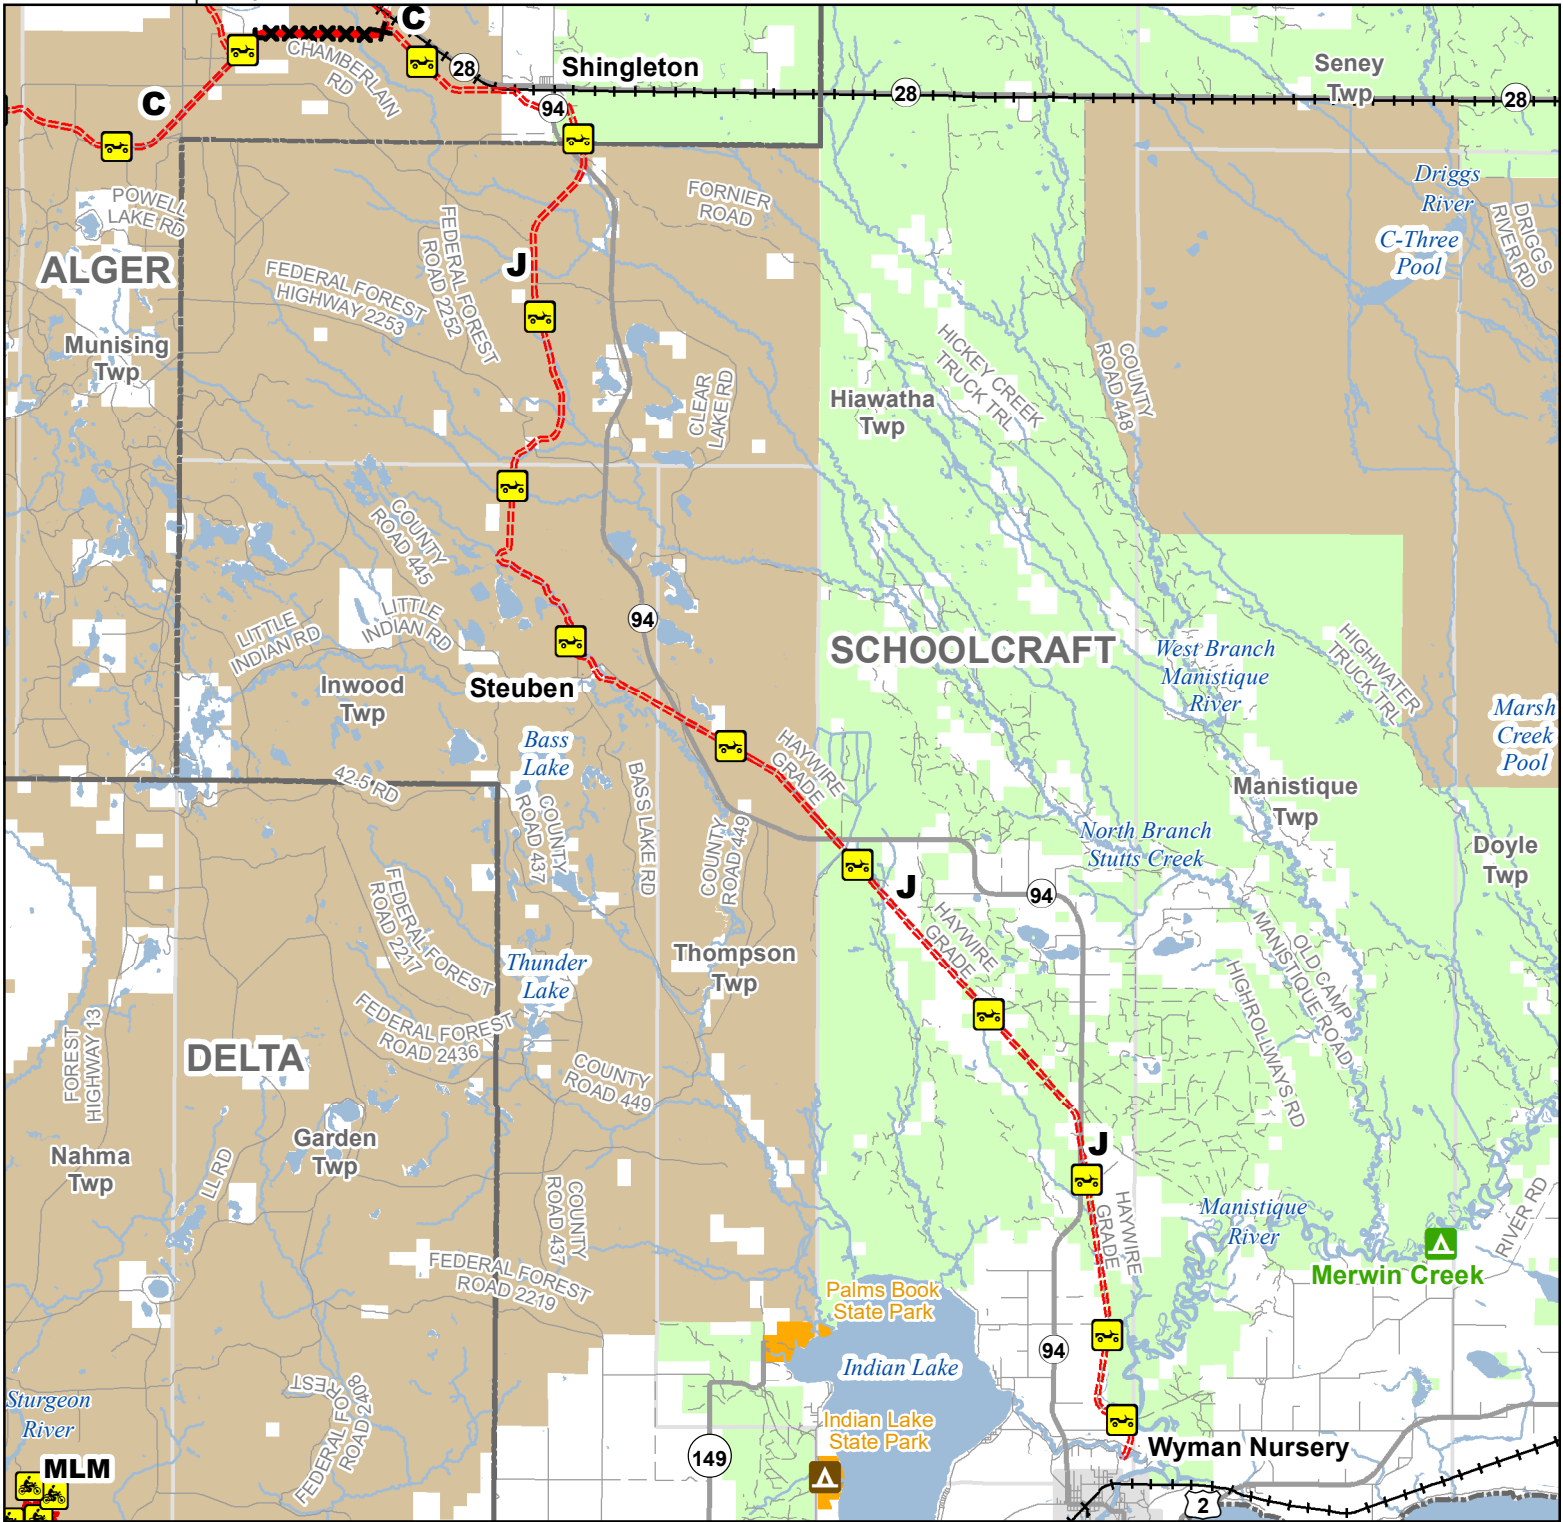

J Route -- Shingleton, Steuben, Wyman Nursery, Manistique

Schoolcraft County, Michigan

Description: 32 Miles

ADVISORY: Trails and Routes have two-way traffic.
DISCLAIMER: Trails shown on this map are an approximate representation of the trail system at the time of publication and may not reflect current ground conditions. STAY ON SIGNED TRAILS ONLY!

- State Forest Campground
- State Park Campground
- Motorcycle Trails (DNR License)
- ORV Routes
- ORV Route Closed
- ORV Route – ORVs of all sizes including off-road motorcycles. ORV license and trail permit required unless licensed by the Secretary of State.
- Motorcycle Trail – Motorcycles Only. ORV license and trail permit required.
- Highway
- Paved Road
- Gravel or Dirt Road
- Railroad
- Lake and River
- State Park Boundary
- State Forest Land
- Federal Land
- City or Village
- Township
- County

Michigan.gov/ORVInfo

Updated: 8/26/2020

0 0.5 1 Miles