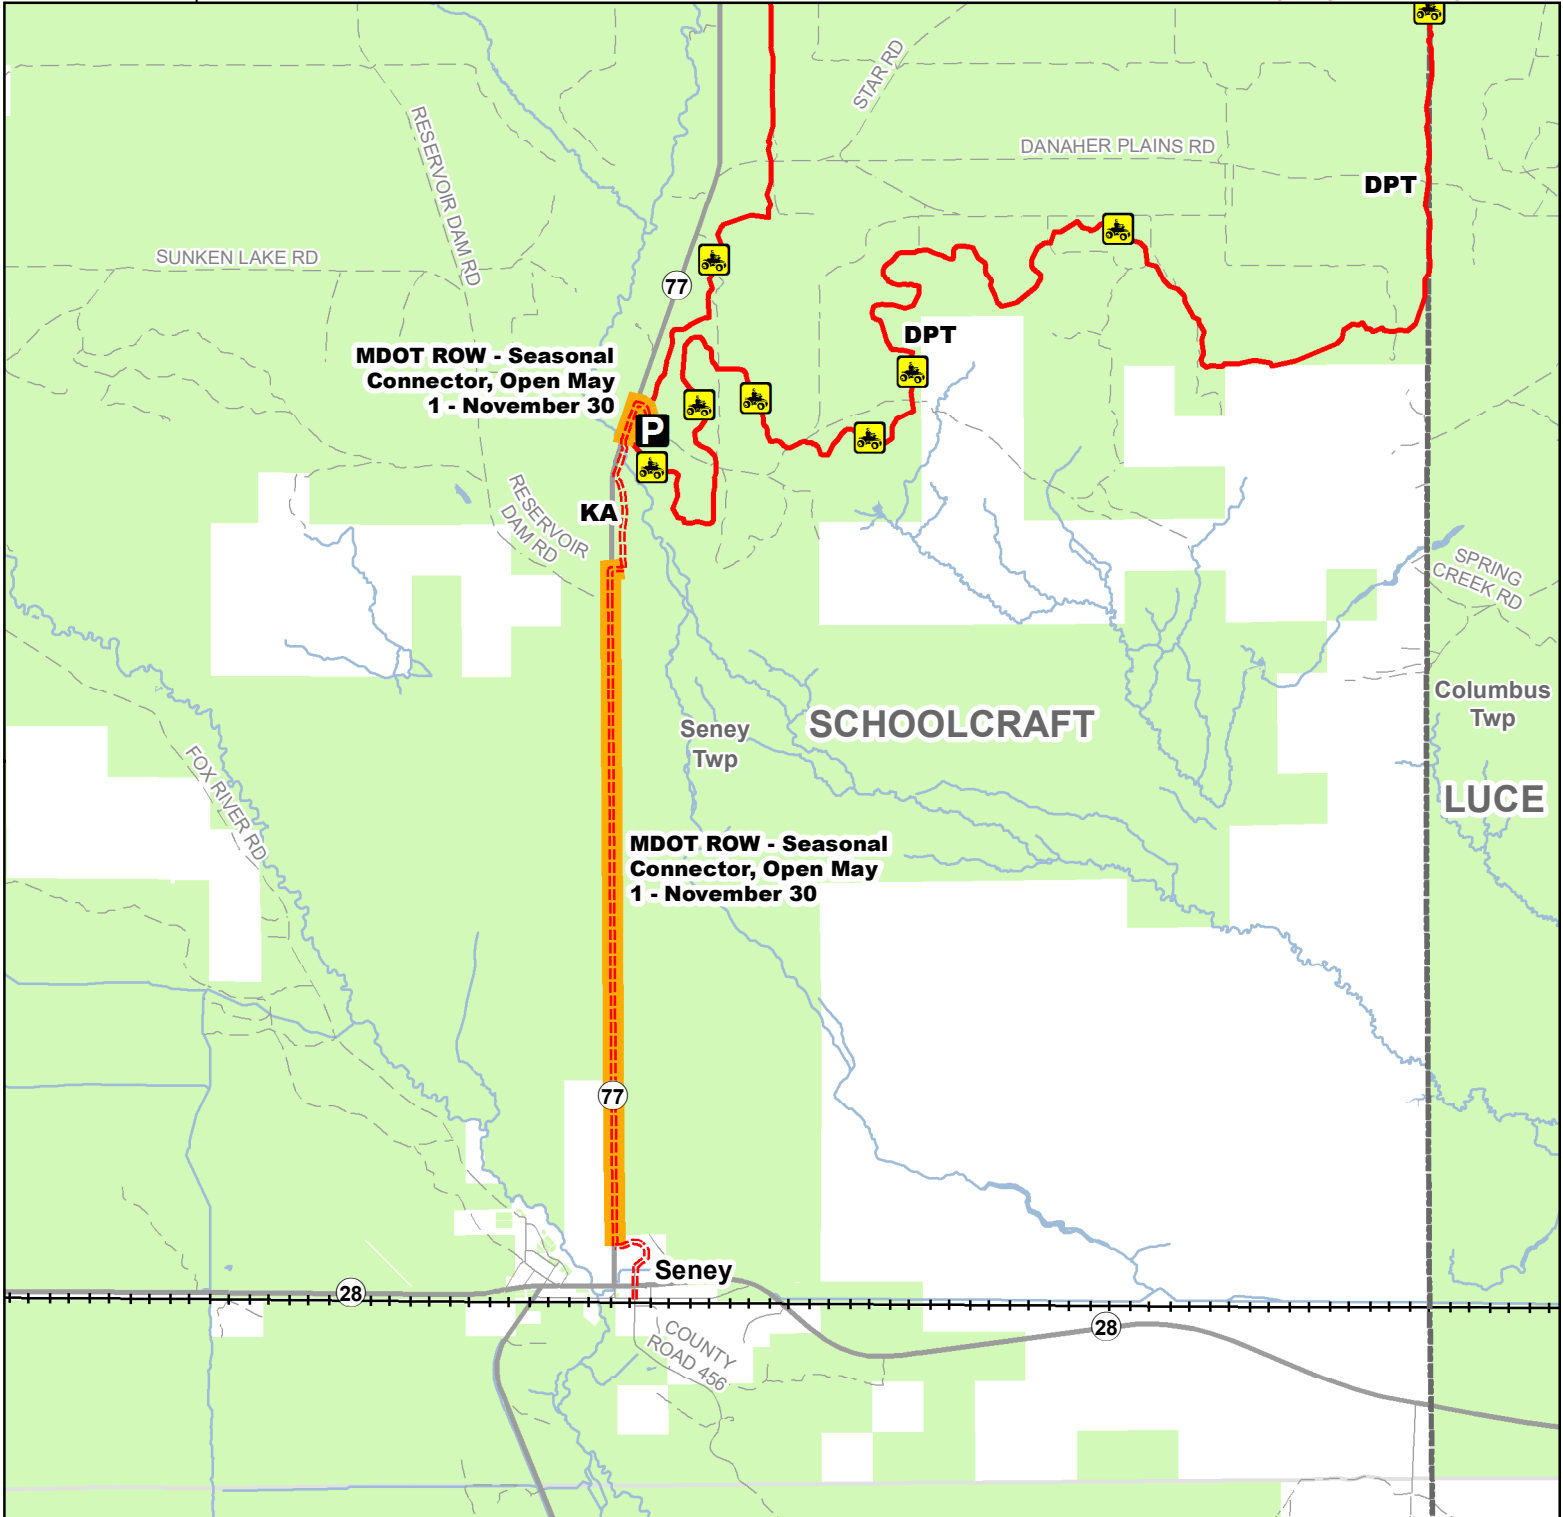

KA Route -- Seney Township

Schoolcraft County, Michigan

Description: 4.6 Miles

ADVISORY: Trails and Routes have two-way traffic.
DISCLAIMER: Trails shown on this map are an approximate representation of the trail system at the time of publication and may not reflect current ground conditions.
STAY ON SIGNED TRAILS ONLY!

P Parking Lot

ORV Trails

MDOT ROW - Seasonal Connector, Open May 1 - November 30

ORV Route – ORVs of all sizes including off-road motorcycles. ORV license and trail permit required unless licensed by the Secretary of State.

ORV Trail – ORVs 50 inches in width or less including off-road motorcycles. ORV license and trail permit required.

— Highway

- Paved Road
- - Gravel or Dirt Road
- +— Railroad
- Lake and River
- State Forest Land
- Township
- County