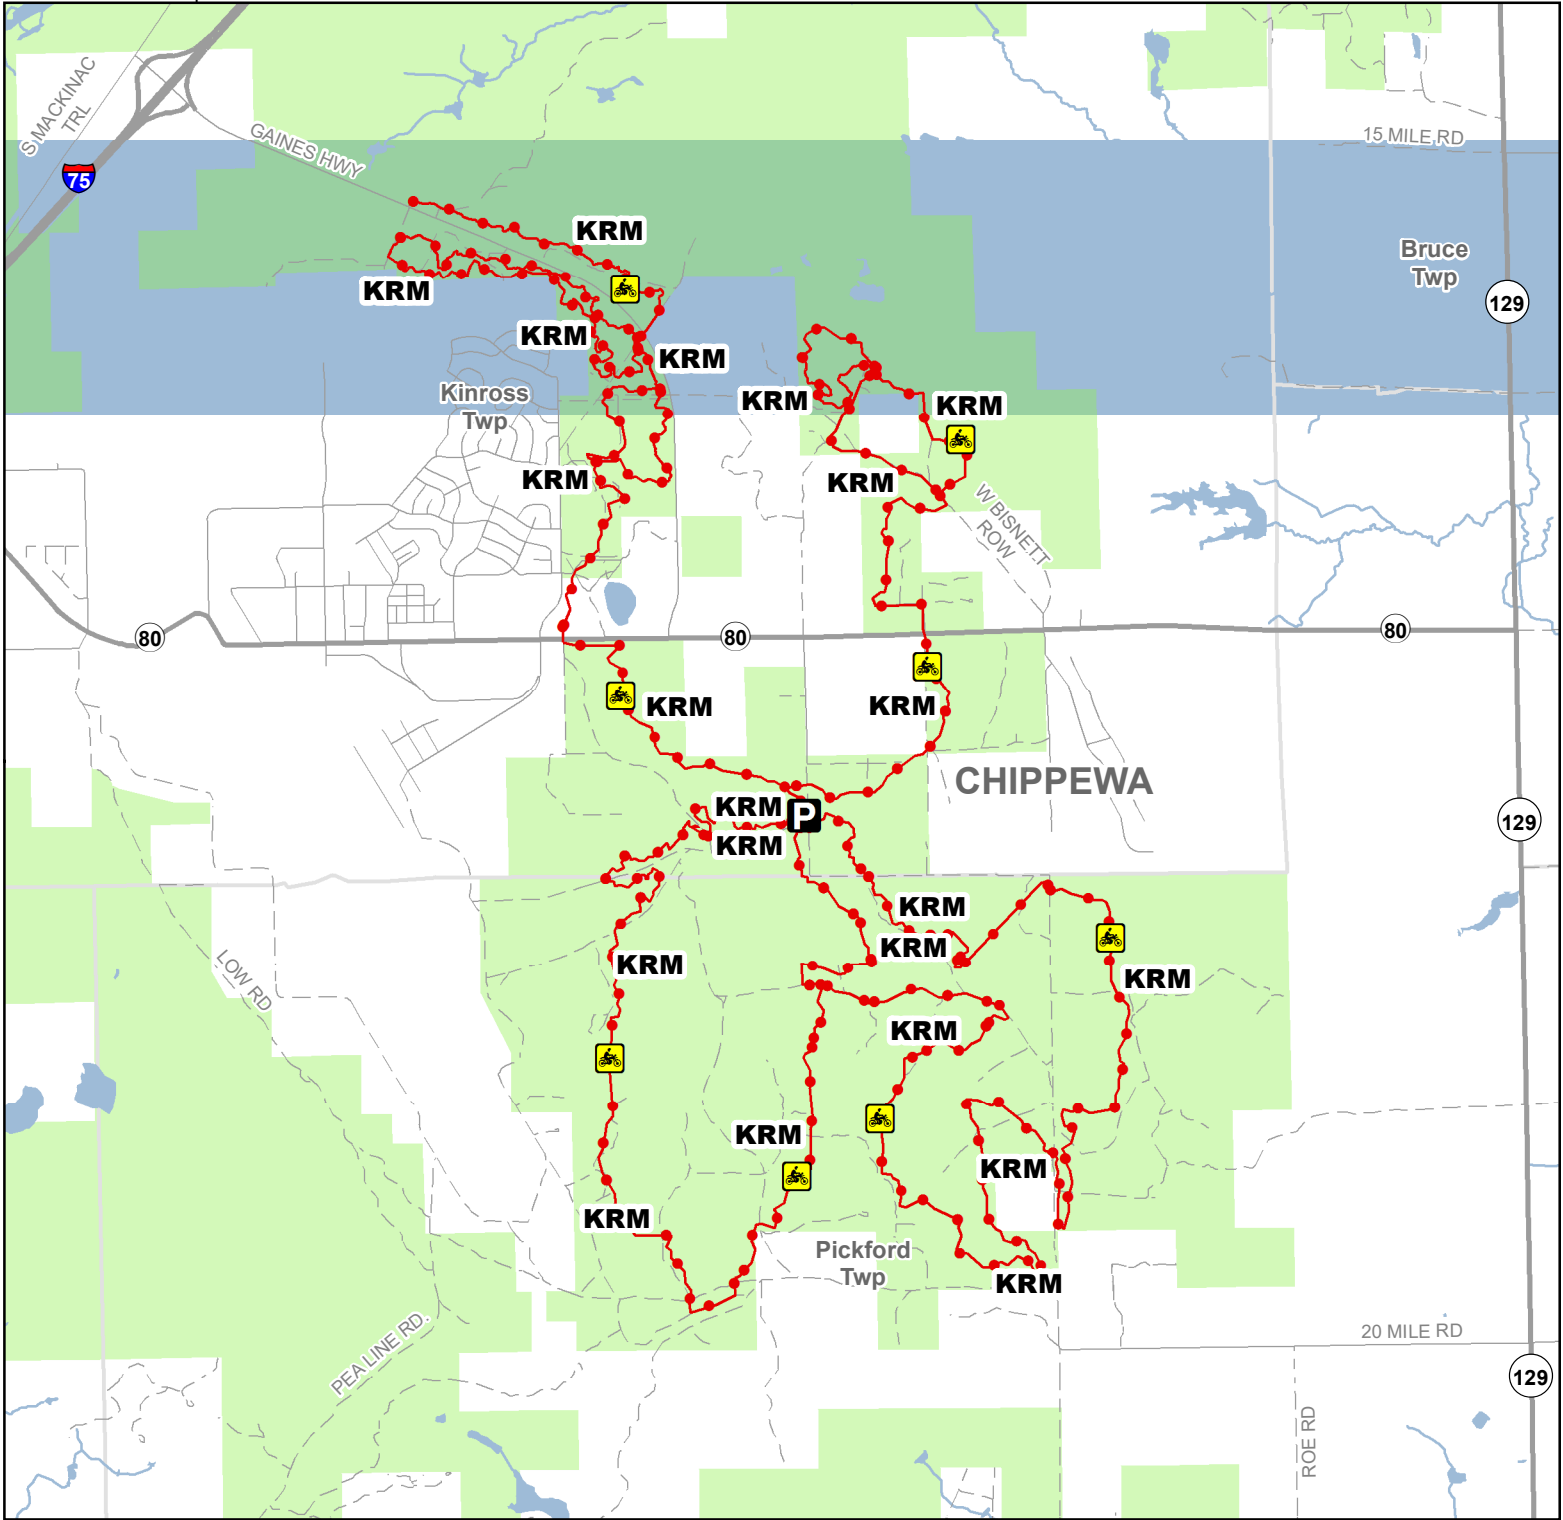

Kinross Motorcycle Trail (KRM)

Chippewa County, Michigan

Description: 31 Miles

ADVISORY: Trails and Routes have two-way traffic.
DISCLAIMER: Trails shown on this map are an approximate representation of the trail system at the time of publication and may not reflect current ground conditions. STAY ON SIGNED TRAILS ONLY!

P Parking Lot

Motorcycle Trails (DNR License)

Motorcycle Trail – Motorcycles Only. ORV license and trail permit required.

Highway

Paved Road

Gravel or Dirt Road

Lake and River

State Forest Land

Township

County