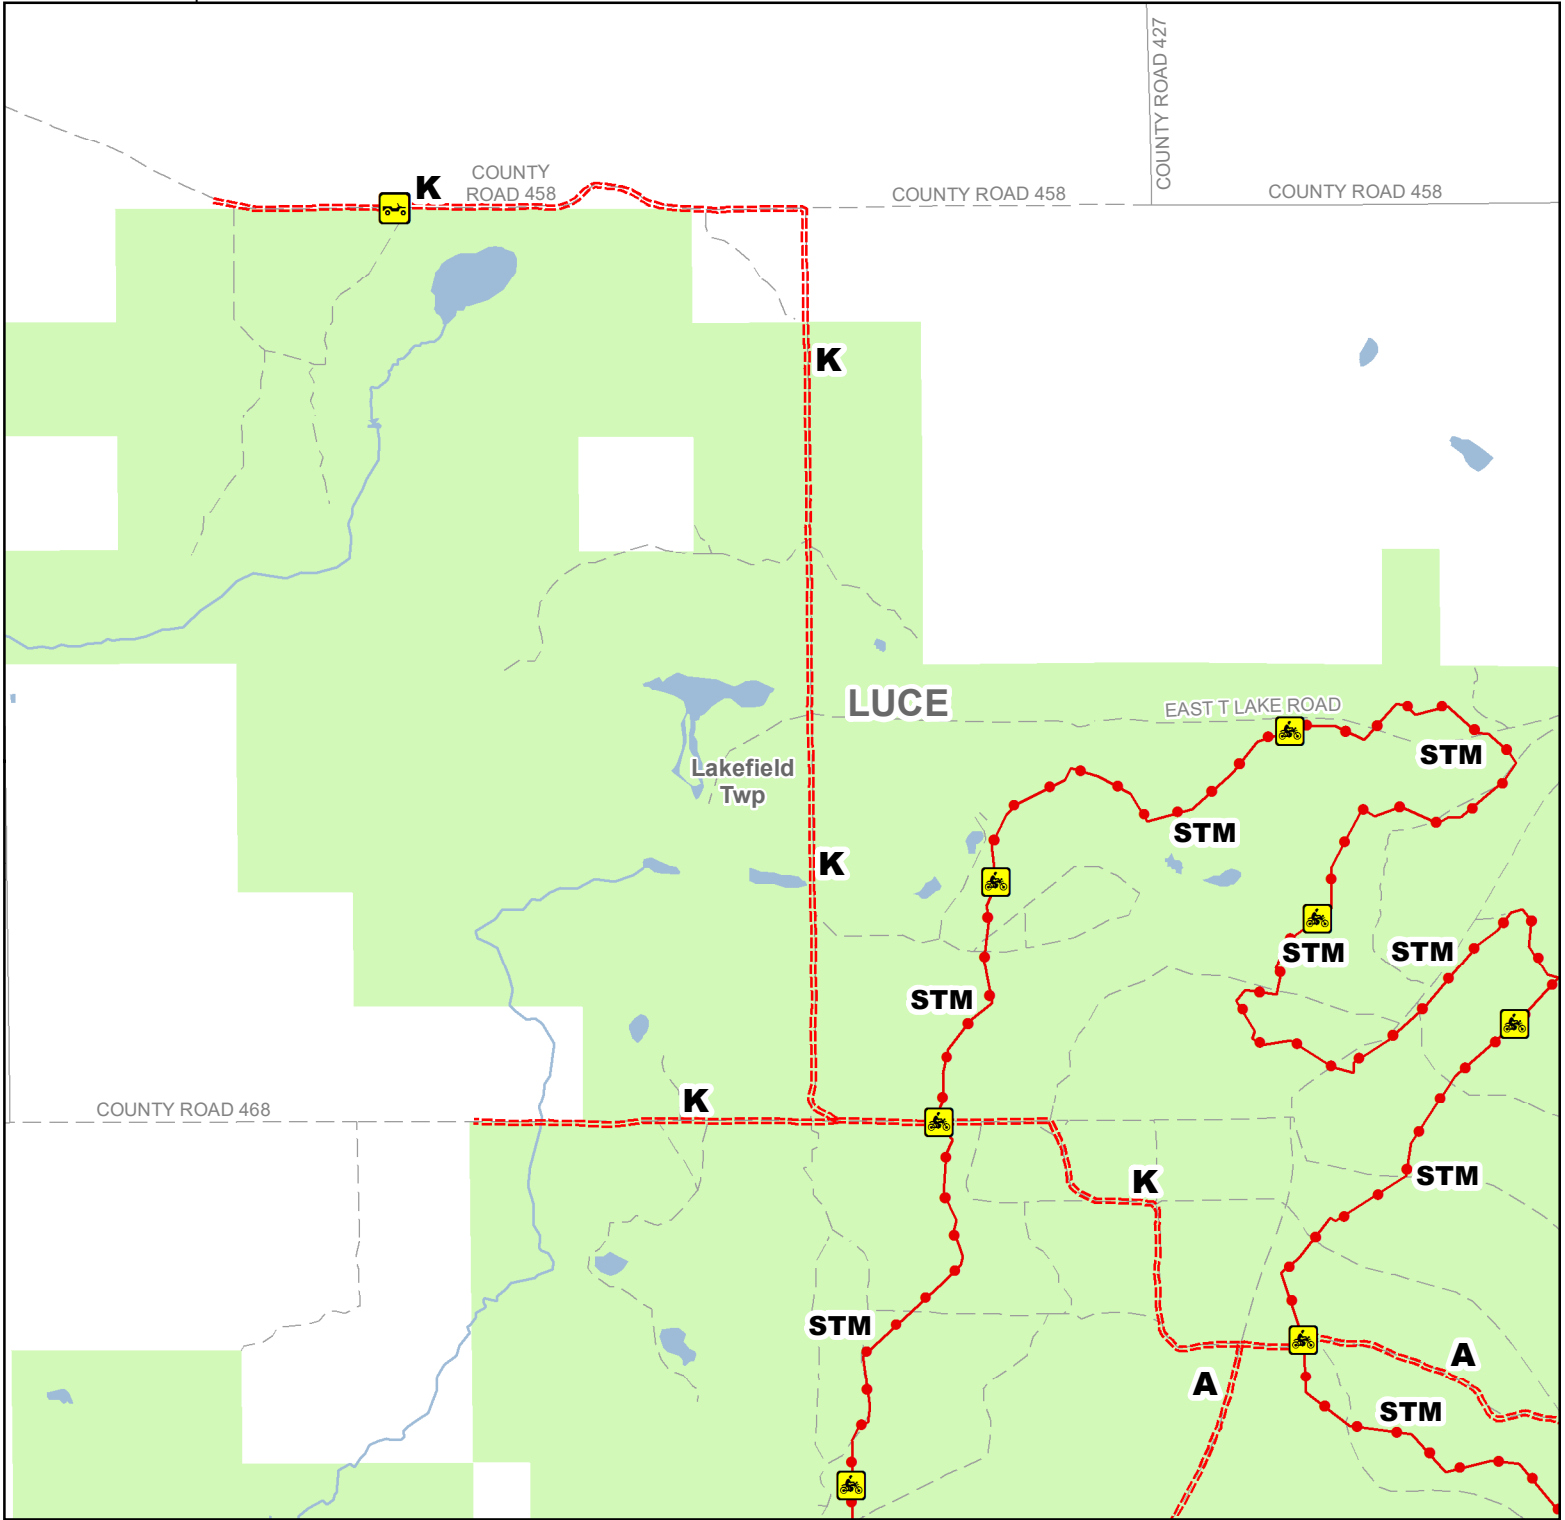

K Route -- Lakefield Township

Luce County, Michigan

Description: 5.5 Miles

ADVISORY: Trails and Routes have two-way traffic.
DISCLAIMER: Trails shown on this map are an approximate representation of the trail system at the time of publication and may not reflect current ground conditions.
STAY ON SIGNED TRAILS ONLY!

Motorcycle Trails (DNR License)

ORV Routes

ORV Route - ORVs of all sizes including off-road motorcycles. ORV license and trail permit required unless licensed by the Secretary of State.

Motorcycle Trail - Motorcycles Only. ORV license and trail permit required.

- Paved Road
- - - Gravel or Dirt Road
- Lake and River
- State Forest Land
- Township
- County