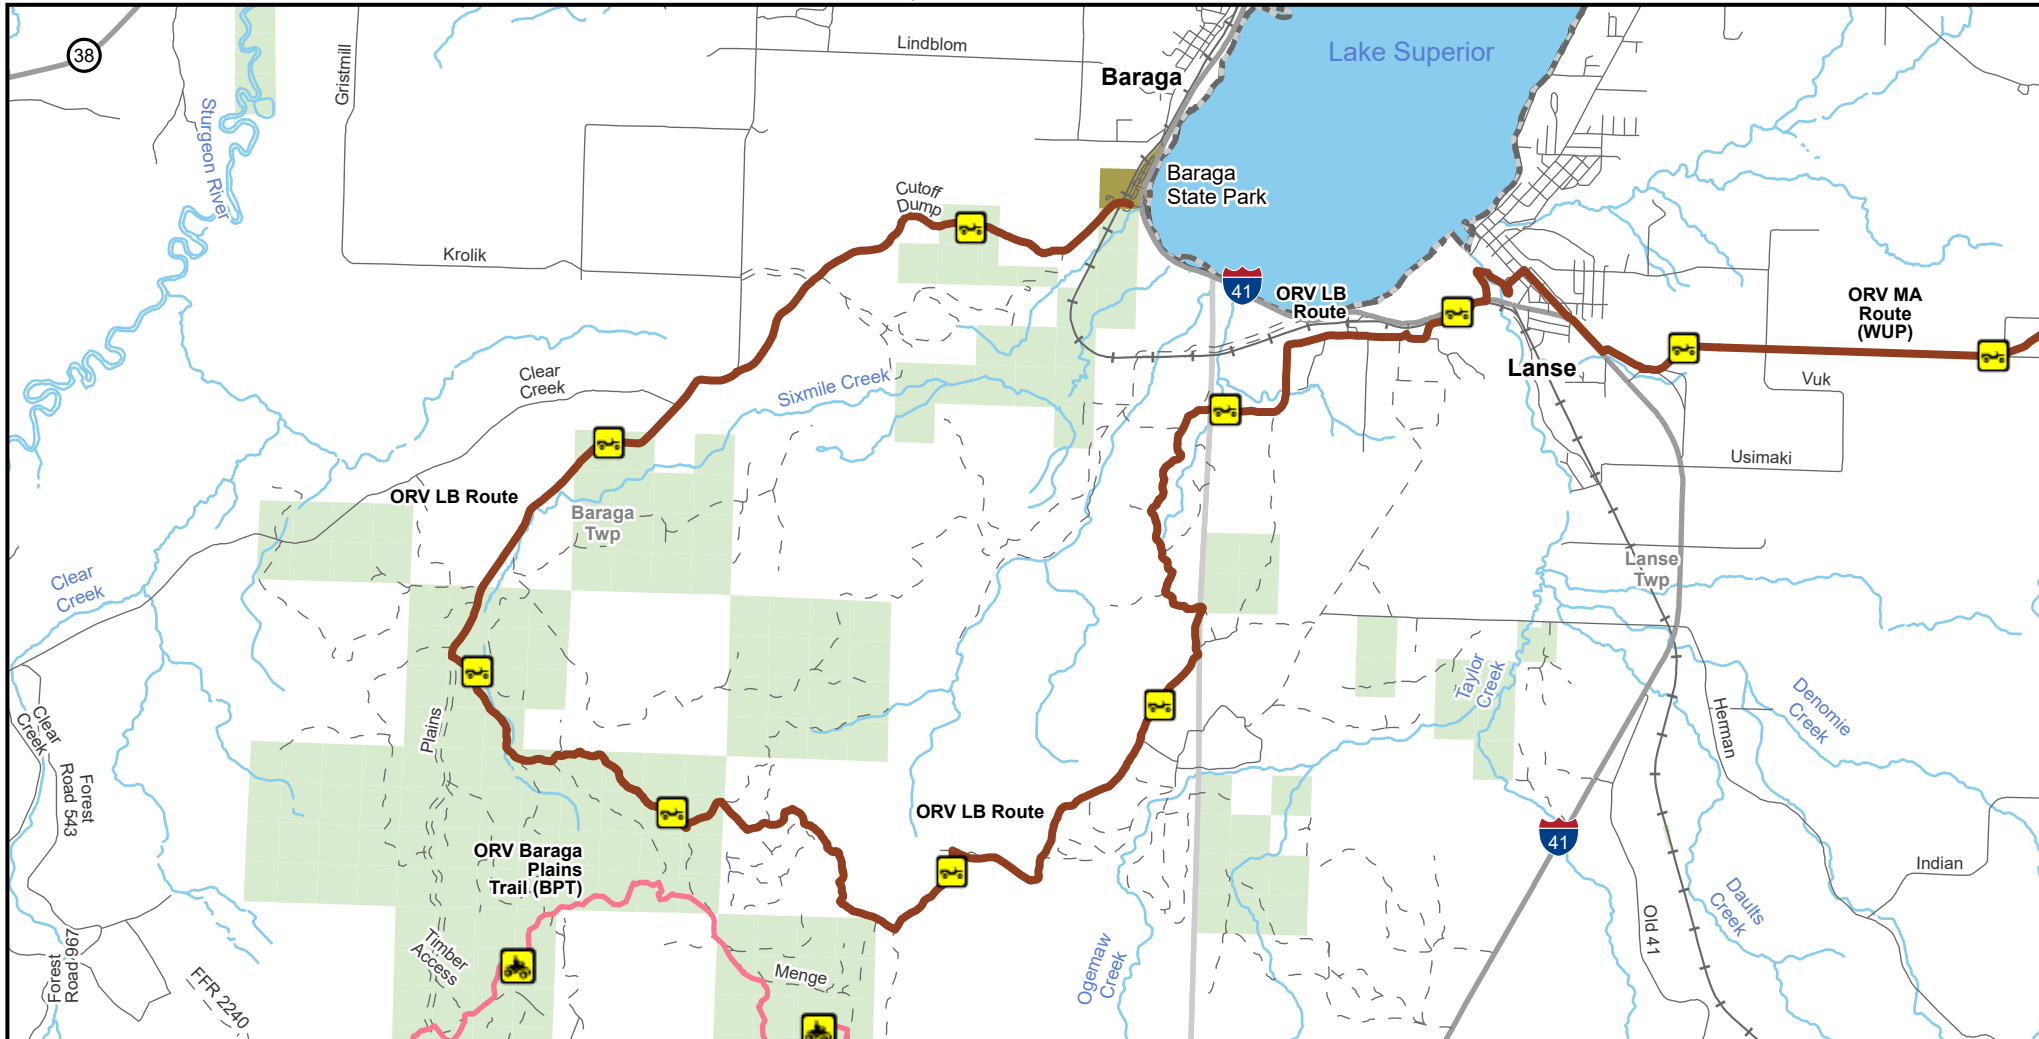

ORV LB Route -- Baraga

Baraga County, Michigan

Advisory: Trails and Routes have two-way traffic.
Disclaimer: Trails shown on this map are an approximate representation of the trail system at the time of publication and may not reflect current ground conditions. Stay on signed trails only!

Description:

ORV Route

ORV Trail

ATV Trail (50 Inch) ORVs 50 inches in width or less including off-road motorcycles. ORV license and trail permit required.

ORV Route (72 Inch) ORVs of all sizes including off-road motorcycles. ORV license and trail permit required unless licensed by the Secretary of State.

County