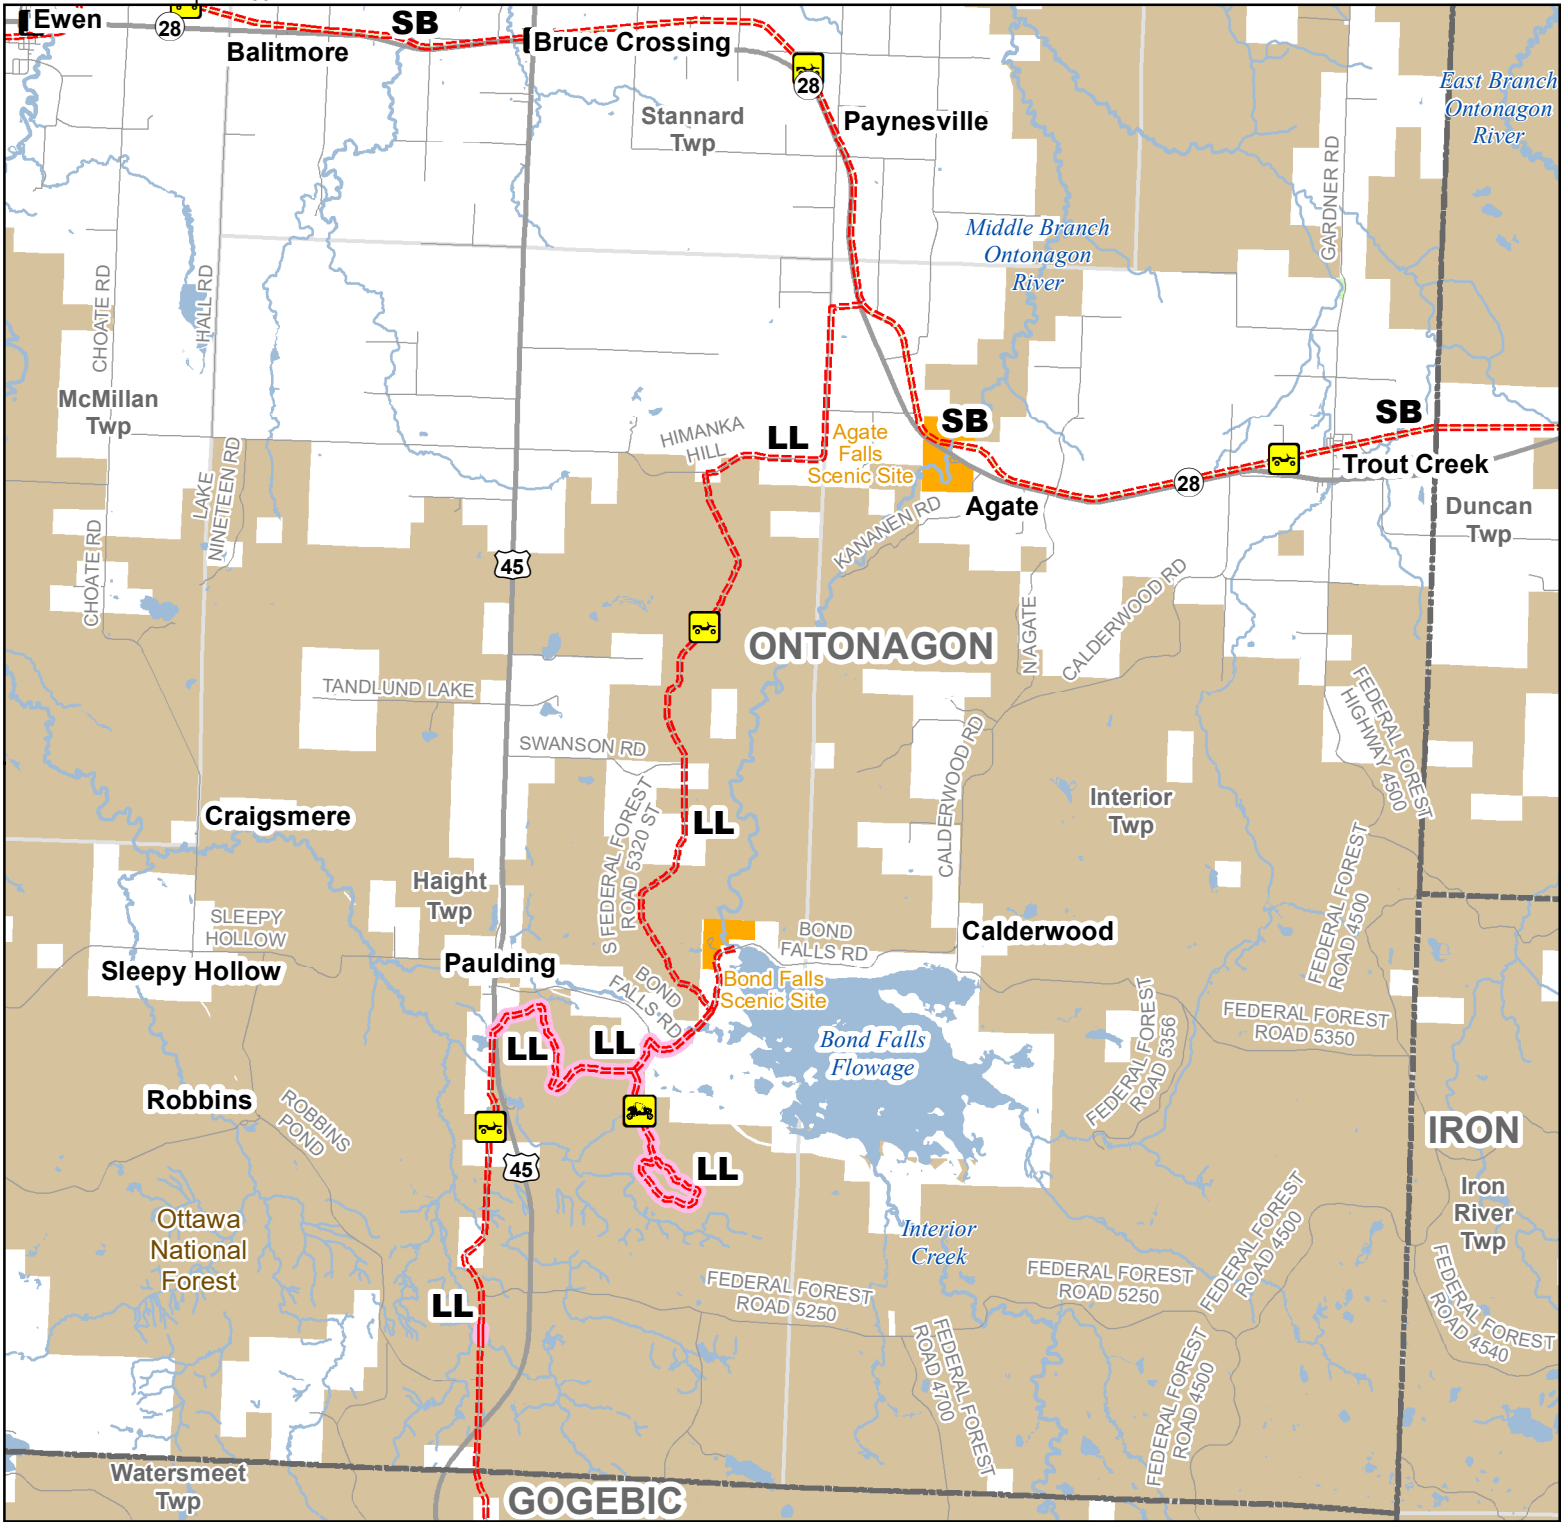

LL Route North -- Interior & Haight Townships

Gogebic & Ontonagon Counties, Michigan

Description: 35 Miles

ADVISORY: Trails and Routes have two-way traffic.
DISCLAIMER: Trails shown on this map are an approximate representation of the trail system at the time of publication and may not reflect current ground conditions. STAY ON SIGNED TRAILS ONLY!

- Gas Station
- 65" Restricted ORV Route
- ORV Routes
- Restricted ORV Route - ORV's Less than 65" in width including off-road motorcycles only between the dates of May 16th and March 14th. ORV license and trail permit required.
- ORV Route - ORVs of all sizes including off-road motorcycles. ORV license and trail permit required unless licensed by the Secretary of State.
- State Forest Land
- Federal Land
- Township
- County
- Highway
- Paved Road
- Gravel or Dirt Road
- Lake and River
- State Park Boundary