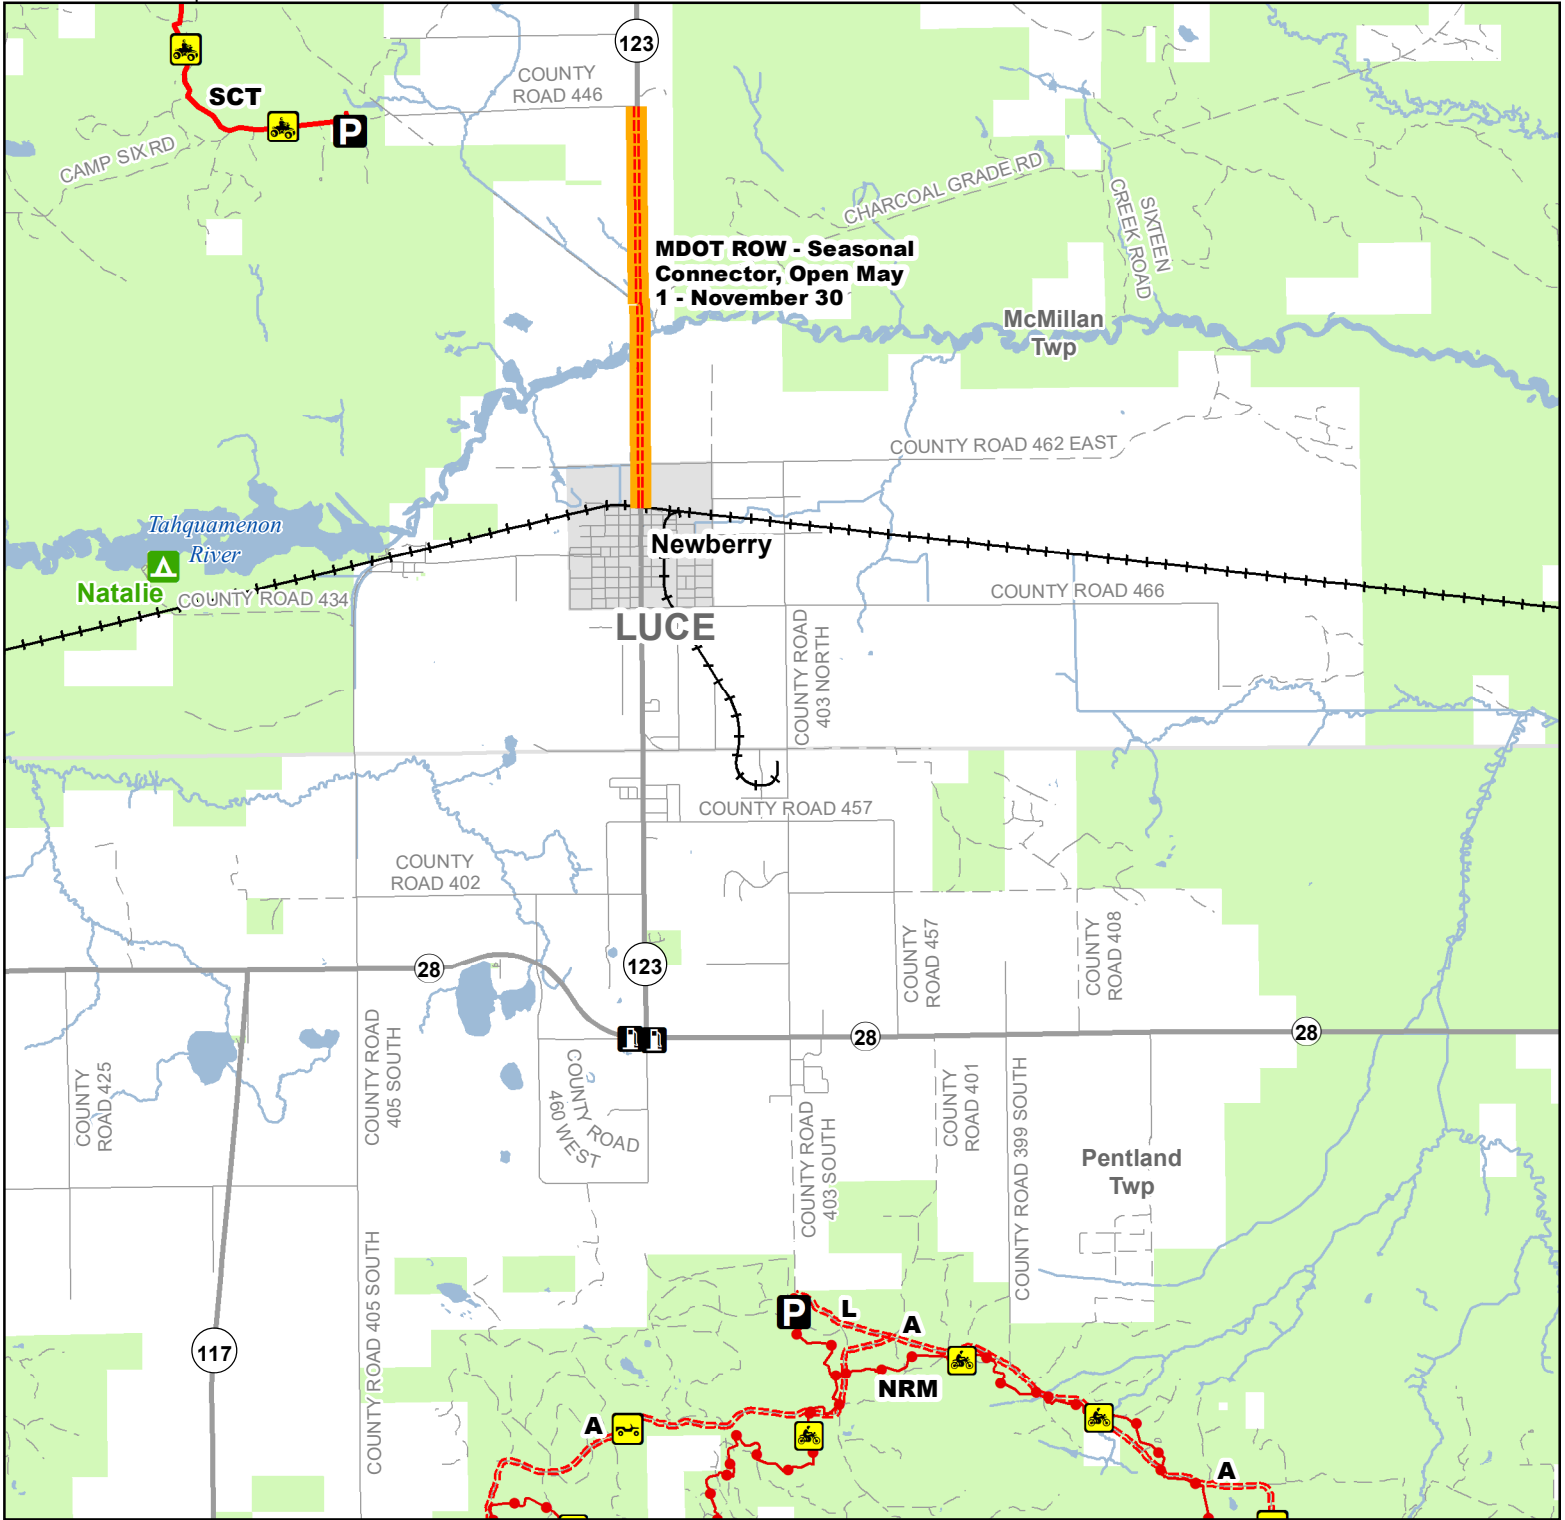

L Route -- Newberry & Pentland Township

Luce County, Michigan

Description: 4 Miles

ADVISORY: Trails and Routes have two-way traffic.
DISCLAIMER: Trails shown on this map are an approximate representation of the trail system at the time of publication and may not reflect current ground conditions. STAY ON SIGNED TRAILS ONLY!

- State Forest Campground
- Parking Lot
- Gas Station
- Motorcycle Trails (DNR License)
- ORV Trails
- ORV Routes

- MDOT ROW - Seasonal Connector, Open May 1 - November 30
- ORV Route - ORVs of all sizes including off-road motorcycles. ORV license and trail permit required unless licensed by the Secretary of State.

- ORV Trail - ORVs 50 inches in width or less including off-road motorcycles. ORV license and trail permit required.
- Motorcycle Trail - Motorcycles Only. ORV license and trail permit required.
- Highway
- Paved Road
- Gravel or Dirt Road

- Railroad
- Lake and River
- State Forest Land
- Township
- County

N

Michigan.gov/ORVInfo