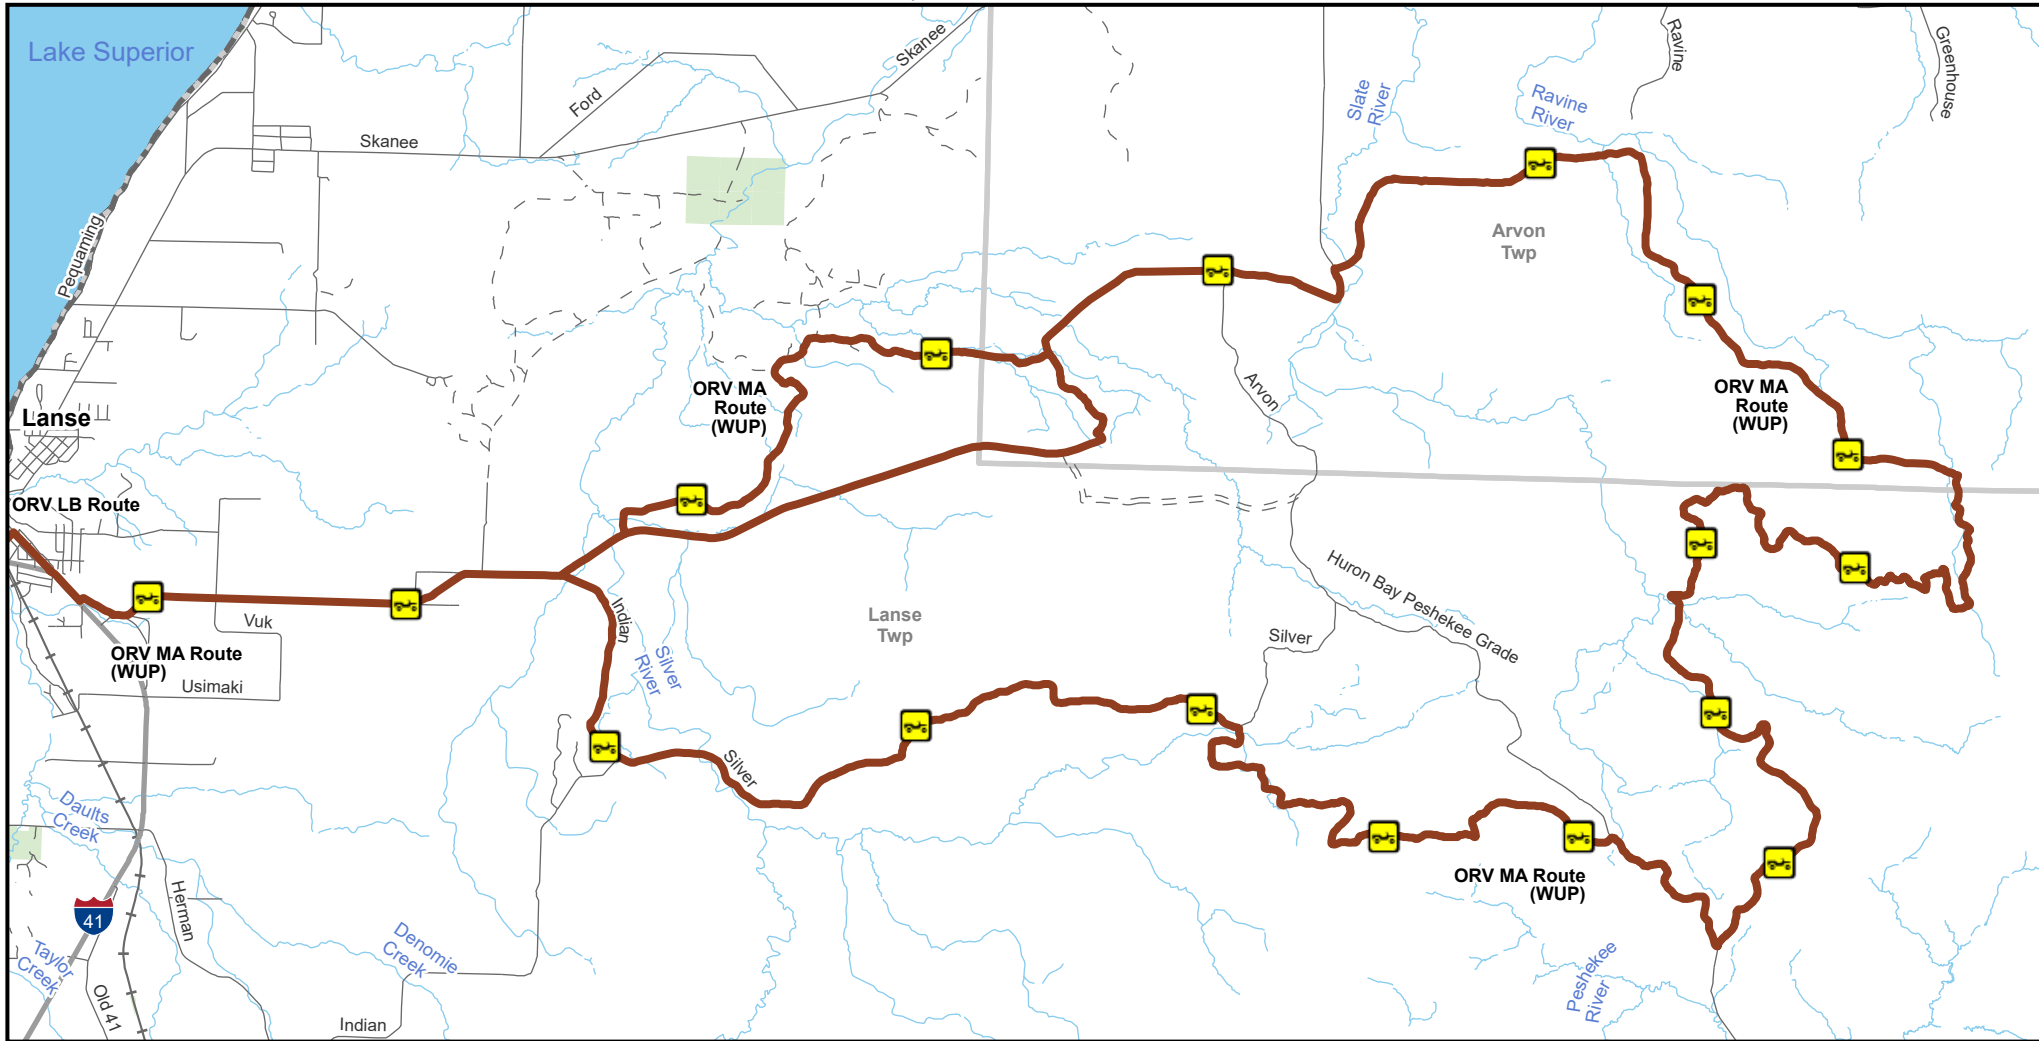

# ORV MA Route -- Western UP

## Baraga County, Michigan

Advisory: Trails and Routes have two-way traffic.  
Disclaimer: Trails shown on this map are an approximate representation of the trail system at the time of publication and may not reflect current ground conditions. Stay on signed trails only!

Description:

ORV Route

Highway

Michigan State Park

ORV Route (72 Inch) ORVs of all sizes including off-road motorcycles. ORV license and trail permit required unless licensed by the Secretary of State.

Paved Road

DNR-managed land

Gravel Road

County

Dirt Road

Railroad

Updated: 03/31/2026

If you need assistance with this map, please email [DNR-Trails@michigan.gov](mailto:DNR-Trails@michigan.gov).