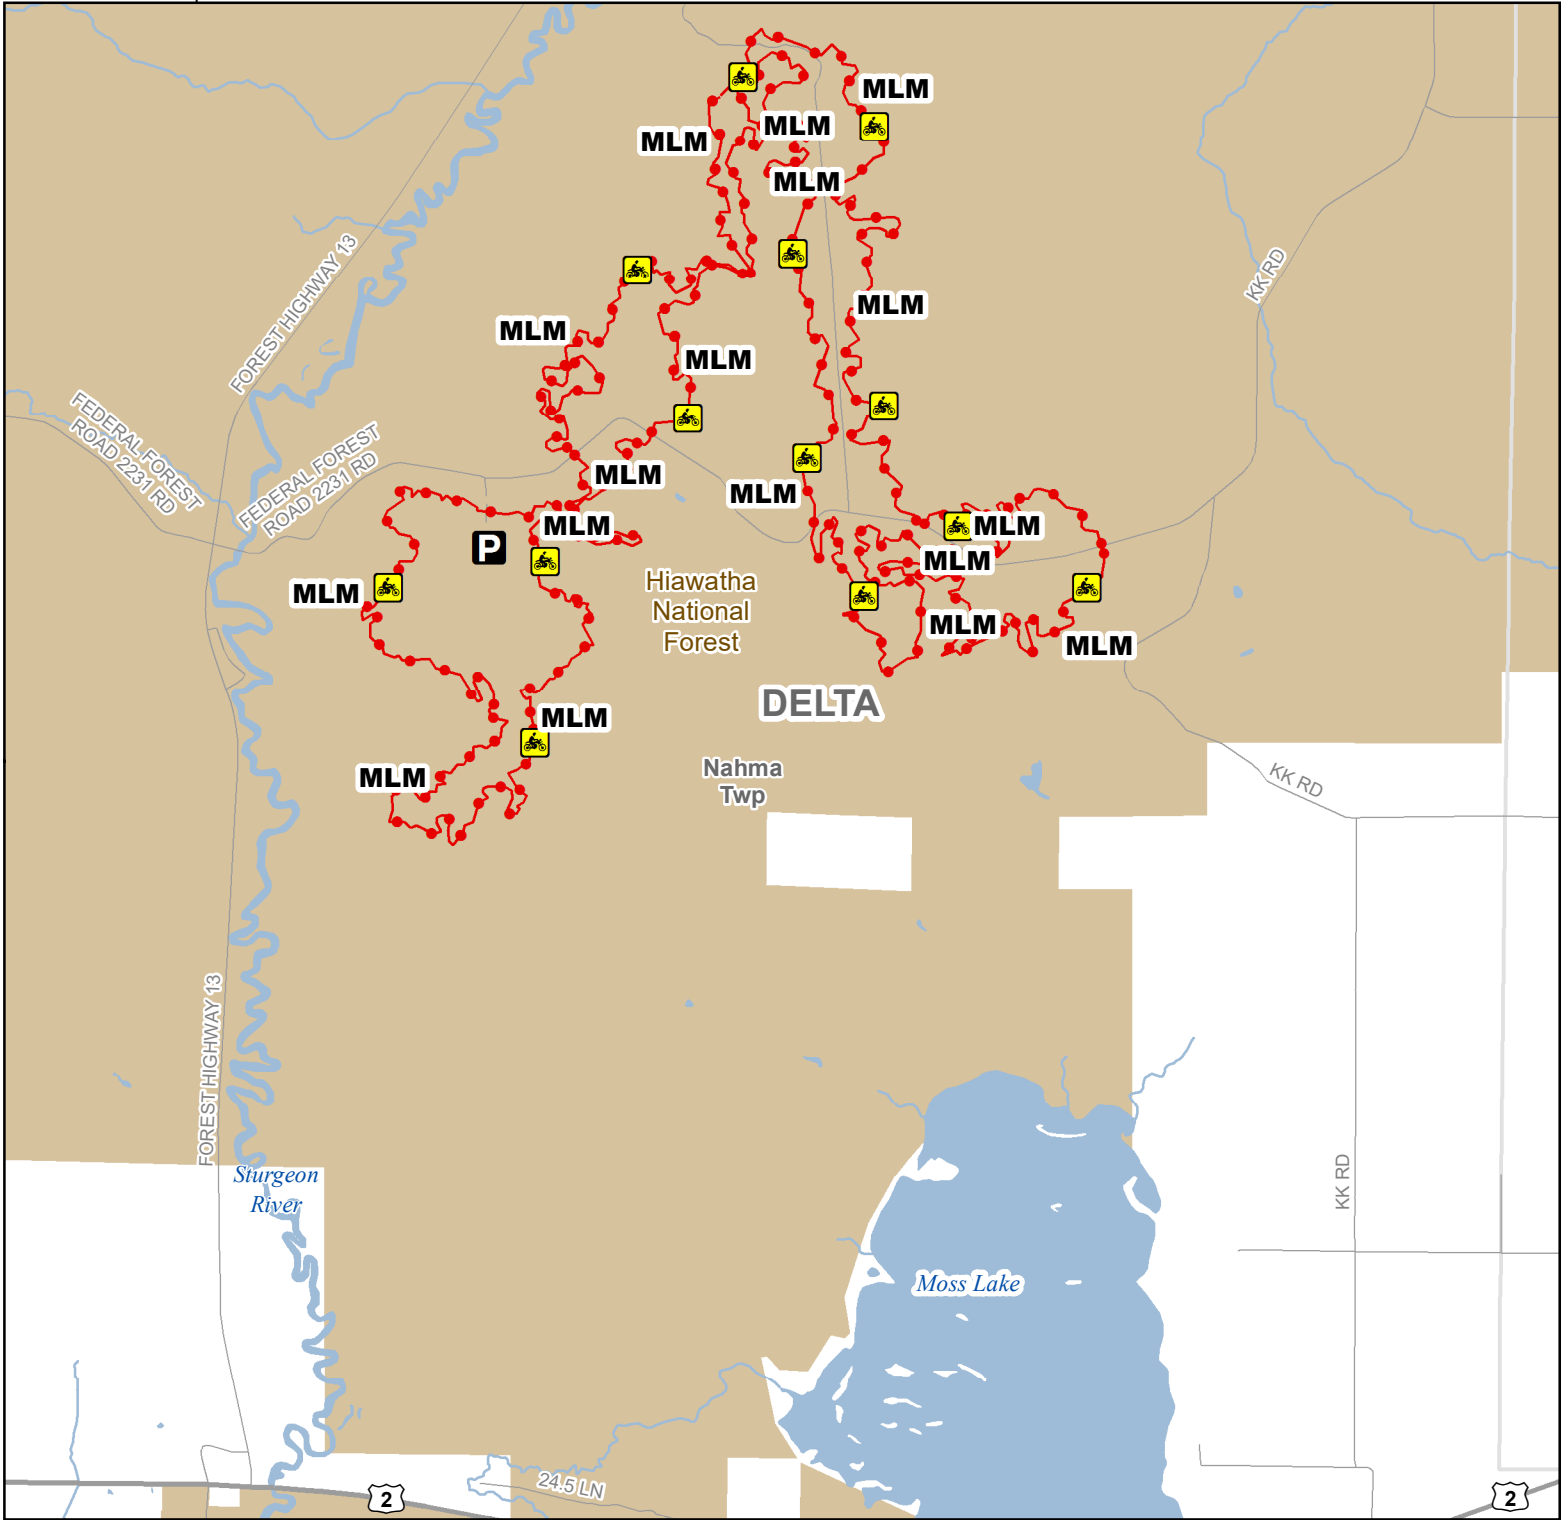

Moss Lake Motorcycle Trail (MLM)

Delta County, Michigan

Description: 26 Miles

ADVISORY: Trails and Routes have two-way traffic.
DISCLAIMER: Trails shown on this map are an approximate representation of the trail system at the time of publication and may not reflect current ground conditions. STAY ON SIGNED TRAILS ONLY!

- Parking Lot
- Motorcycle Trails (DNR License)
- Motorcycle Trail – Motorcycles Only. ORV license and trail permit required.
- Lake and River
- Federal Land
- Township
- County
- Highway
- Paved Road
- Gravel or Dirt Road

Updated: 8/13/2020

Michigan.gov/ORVInfo