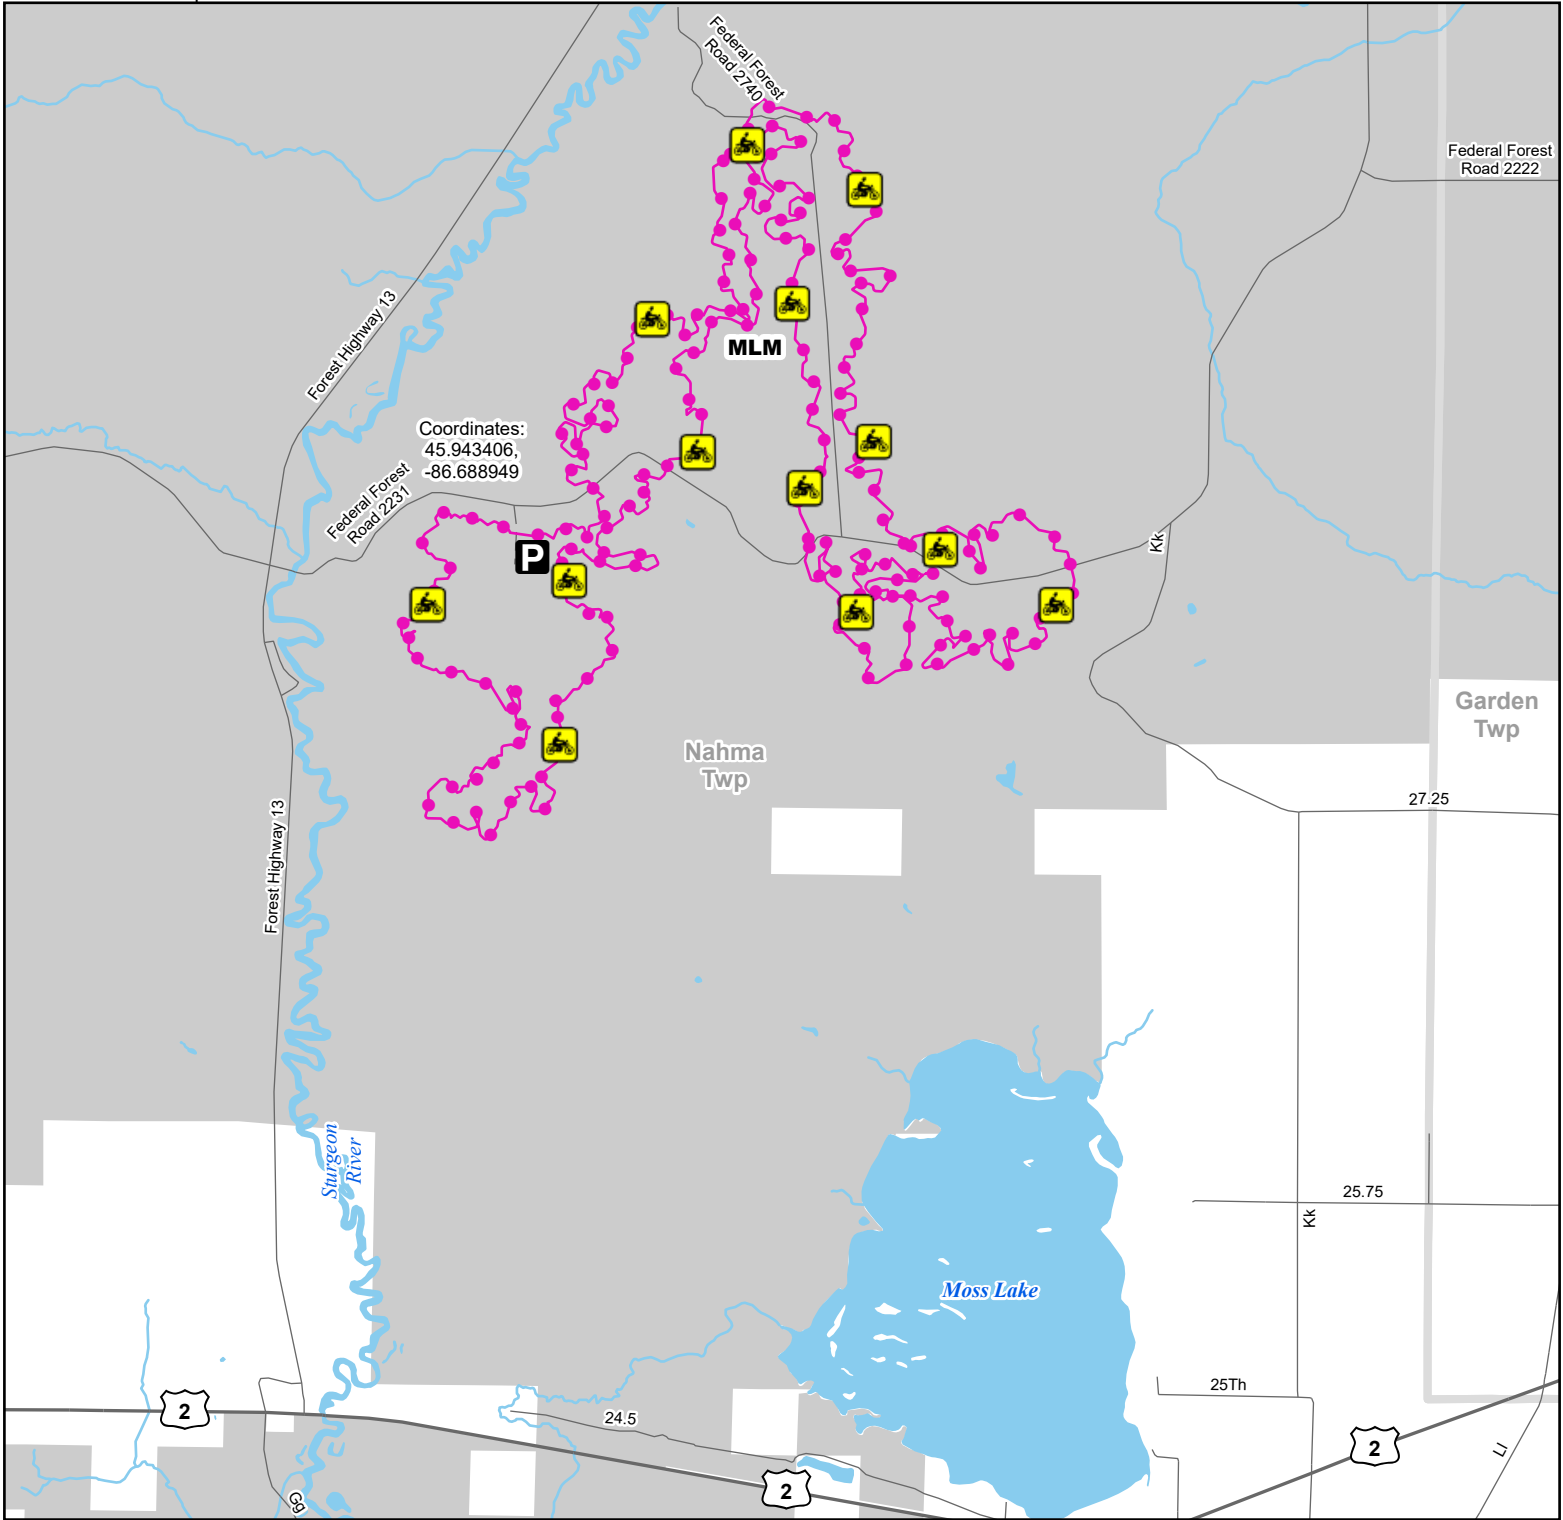

Moss Lake Motorcycle Trail (MLM)

Delta County, Michigan

Description: 26 Miles

Advisory: Trails and routes have two-way traffic.
Disclaimer: Trails shown on this map are an approximate representation of the trail system at the time of publication and may not reflect current ground conditions. Stay on signed trails only!

Coordinates:
45.943406,
-86.688949

- Parking Lot
- Motorcycle (DNR License)
- Motorcycle Trail – Motorcycles Only. ORV license and trail permit required.
- Highway
- Paved road
- Gravel or dirt road
- Lake and River
- Township
- County