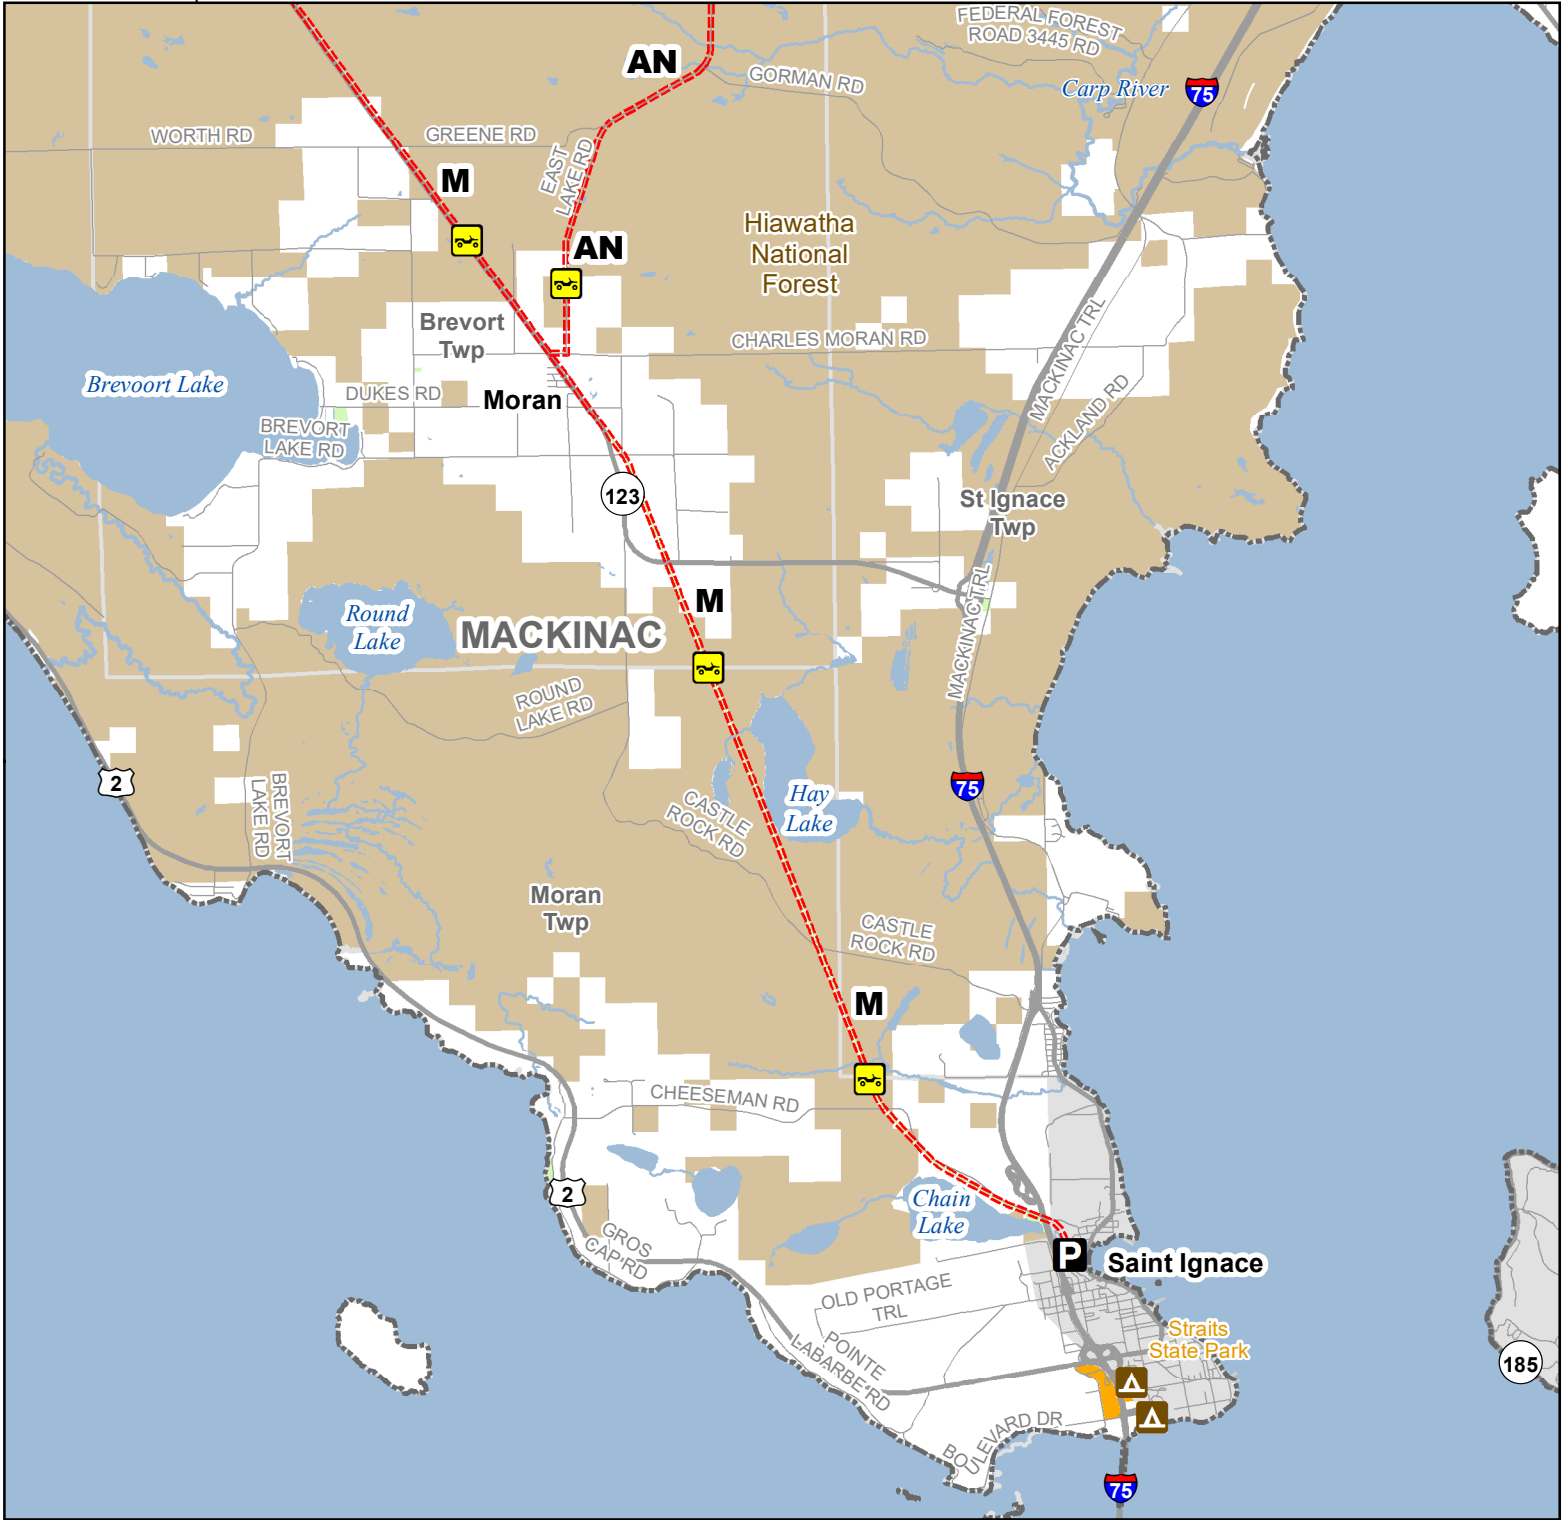

M Route South -- Brevort & Moran Townships, St. Ignace

Mackinac County, Michigan

Description: 28 Miles

ADVISORY: Trails and Routes have two-way traffic.
 DISCLAIMER: Trails shown on this map are an approximate representation of the trail system at the time of publication and may not reflect current ground conditions. STAY ON SIGNED TRAILS ONLY!

State Park Campground

Parking Lot

ORV Routes

ORV Route – ORVs of all sizes including off-road motorcycles. ORV license and trail permit required unless licensed by the Secretary of State.

- Highway
- Paved Road
- Gravel or Dirt Road
- Lake and River
- State Park Boundary
- State Forest Land
- Federal Land
- City or Village
- Township
- County