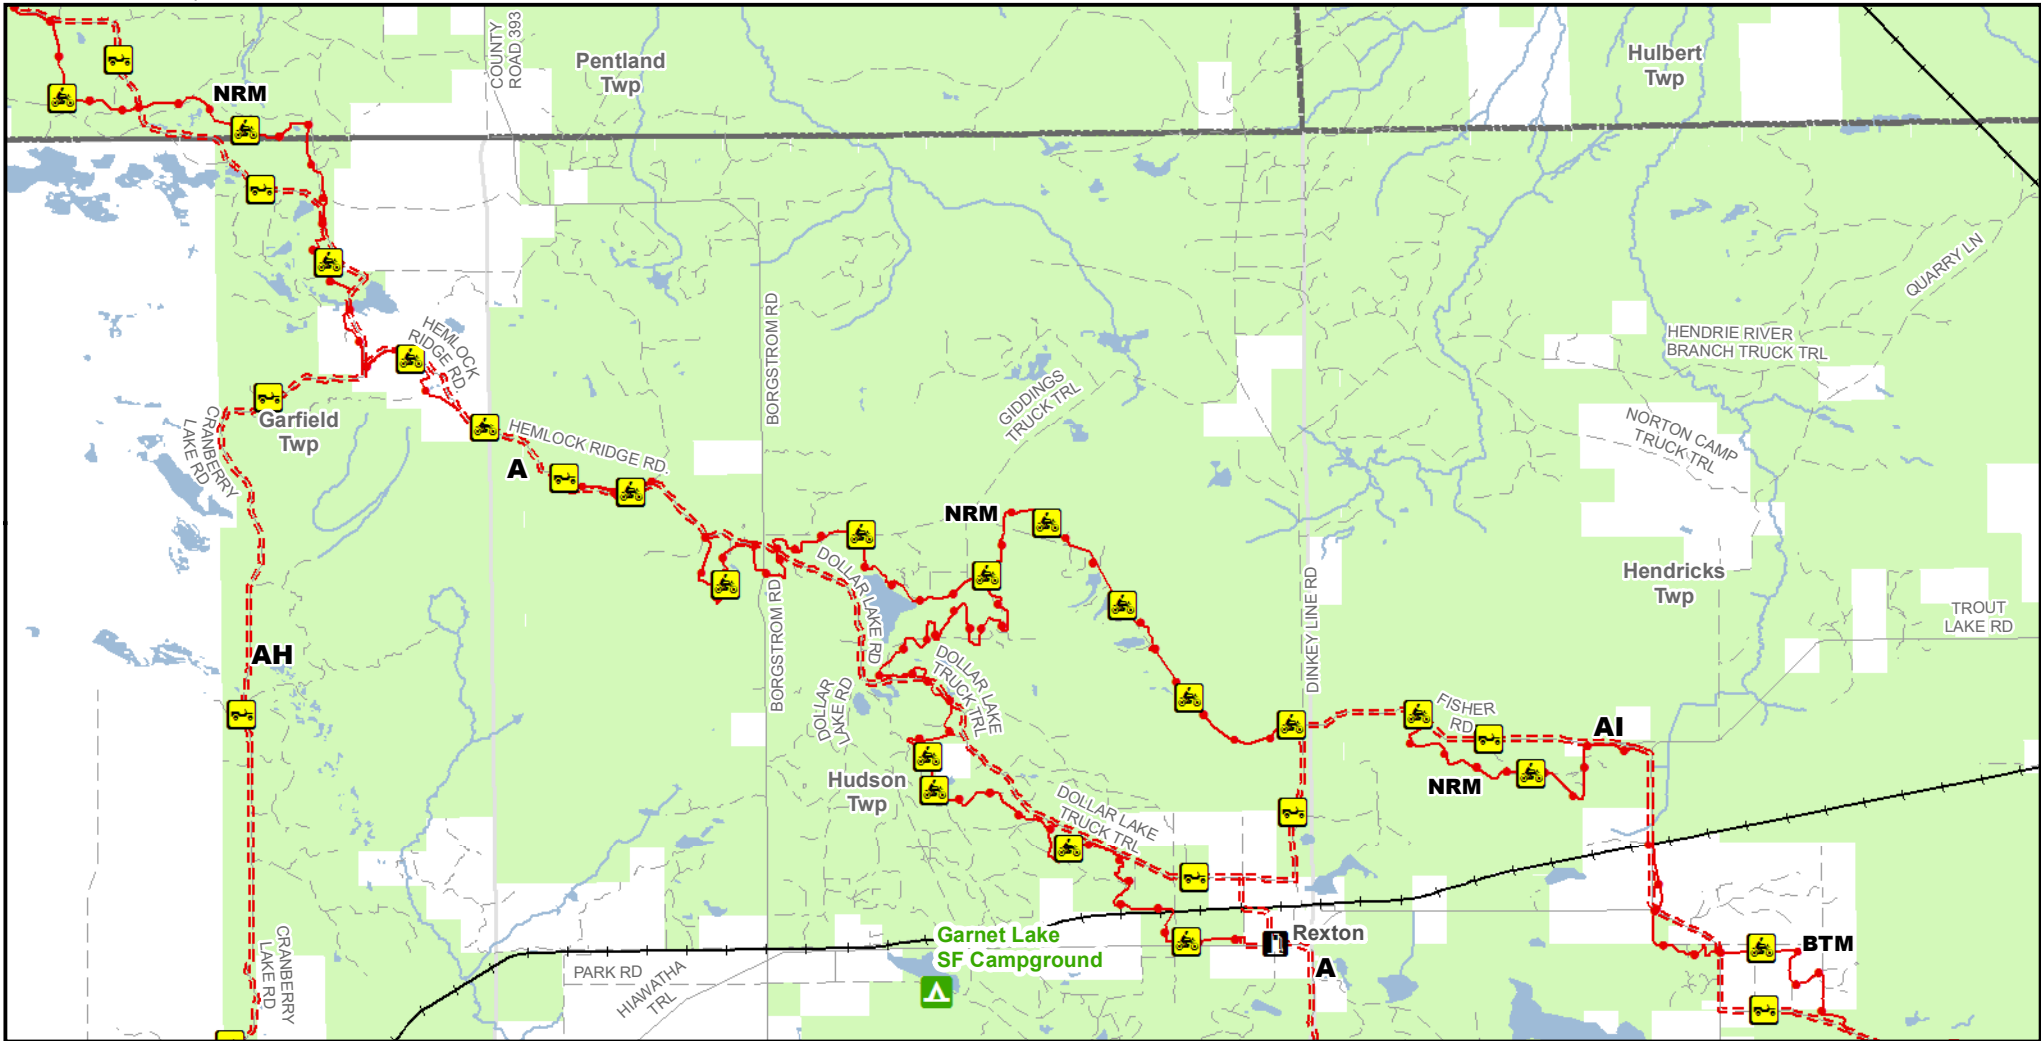

Newberry-Rexton Motorcycle Trail (NRM) East

Luce & Mackinac Counties, Michigan

Description: 37.5 Miles

ADVISORY: Trails and Routes have two-way traffic.
DISCLAIMER: Trails shown on this map are an approximate representation of the trail system at the time of publication and may not reflect current ground conditions.
STAY ON SIGNED TRAILS ONLY!

- State forest campground
- Gas station
- Motorcycle trail (DNR license)
- ORV route
- ORV Route – ORVs of all sizes including off-road motorcycles. ORV license and trail permit required unless licensed by the Secretary of State.
- Motorcycle Trail – Motorcycles Only. ORV license and trail permit required.
- Paved road
- Gravel or dirt road
- Lakes and rivers
- State forest land
- Township
- County boundary