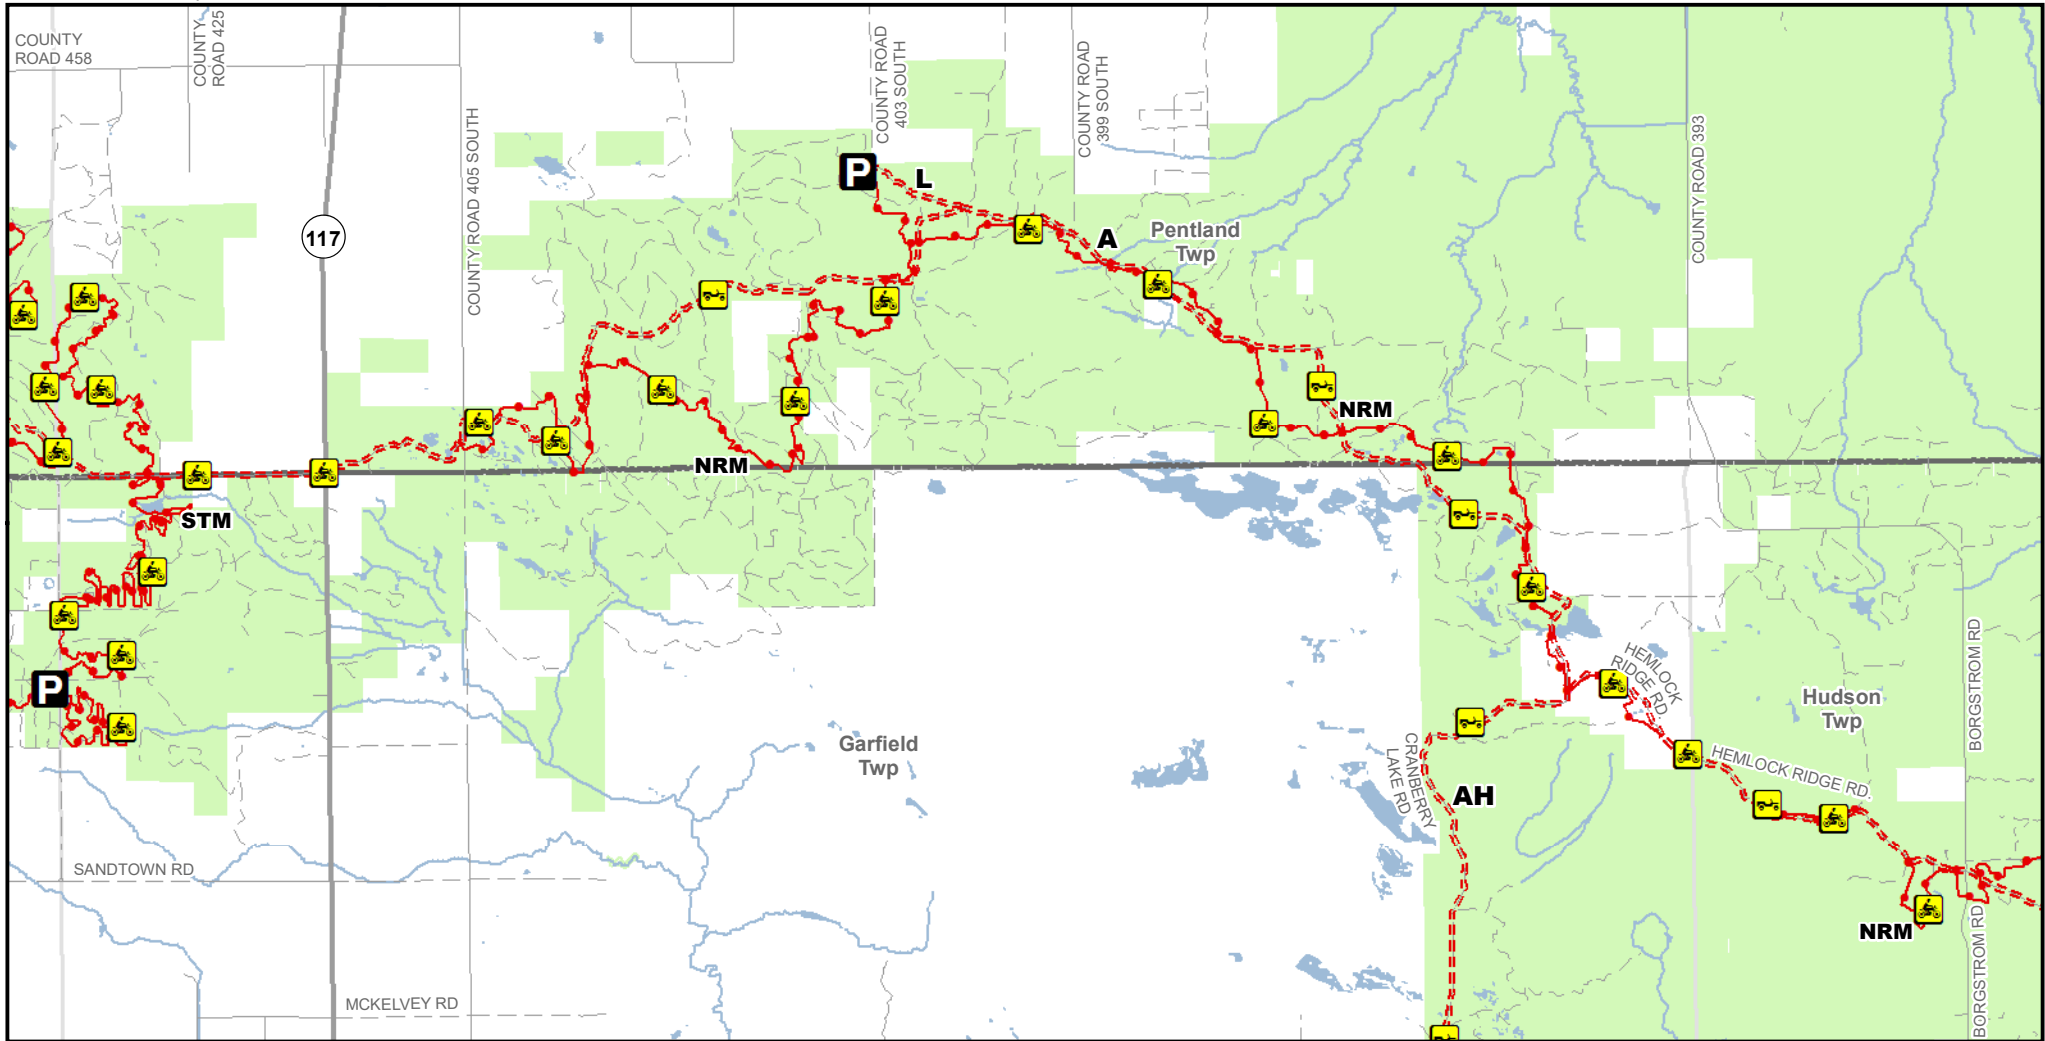

# Newberry-Rexton Motorcycle Trail (NRM) West

Luce & Mackinac Counties, Michigan

Description: 37.5 Miles

ADVISORY: Trails and Routes have two-way traffic.  
DISCLAIMER: Trails shown on this map are an approximate representation of the trail system at the time of publication and may not reflect current ground conditions.  
**STAY ON SIGNED TRAILS ONLY!**

- P** Parking lot
- Motorcycle trail (DNR license)
- ORV route
- ORV Route – ORVs of all sizes including off-road motorcycles. ORV license and trail permit required unless licensed by the Secretary of State.
- Motorcycle Trail – Motorcycles Only. ORV license and trail permit required.
- Highway
- Paved road
- Gravel or dirt road
- Lakes and rivers
- State forest land
- Township
- County boundary