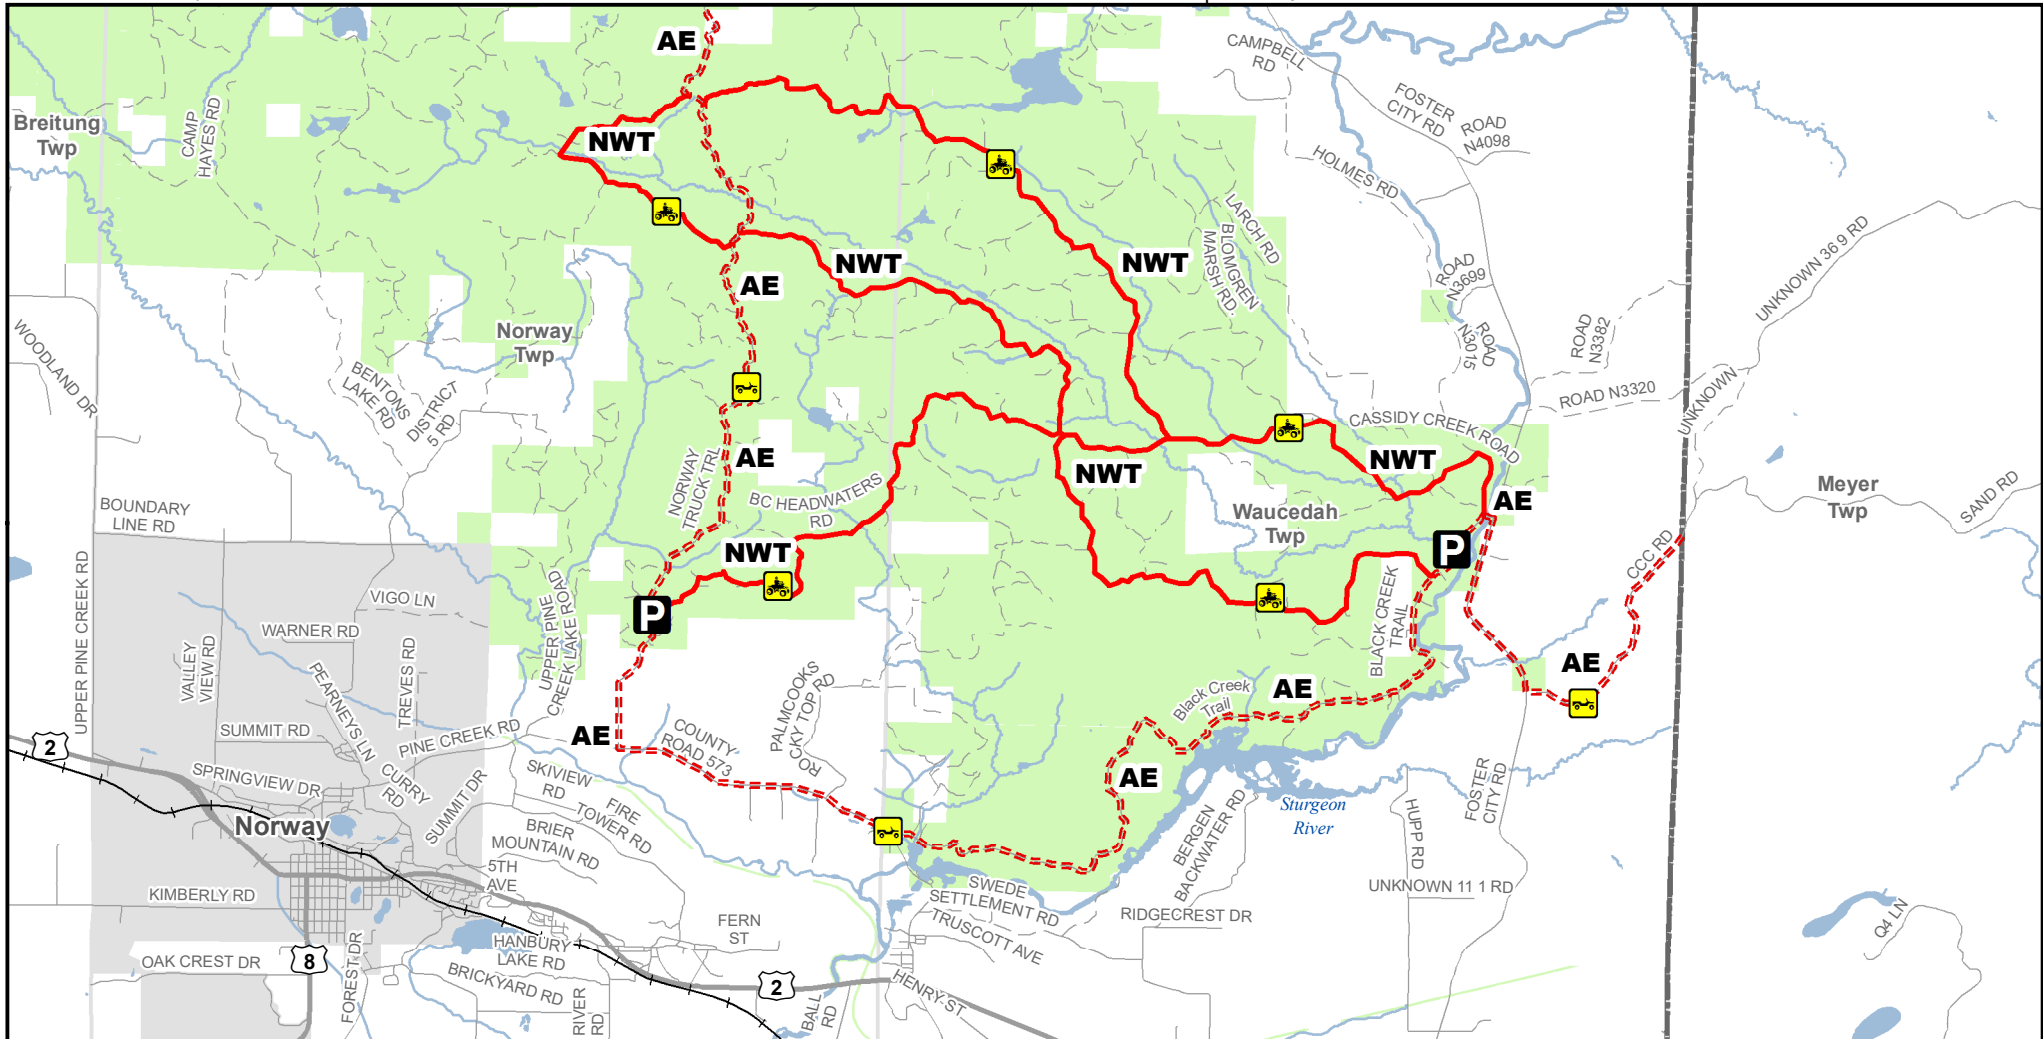

Norway Trail (NWT)

Dickinson County, Michigan

Description: 26 Miles

Map Index: 01

ADVISORY: Trails and Routes have two-way traffic.
DISCLAIMER: Trails shown on this map are an approximate representation of the trail system at the time of publication and may not reflect current ground conditions.
STAY ON SIGNED TRAILS ONLY!

Parking Lot

ORV Trail

ORV Route

==== ORV Route – ORVs of all sizes including off-road motorcycles. ORV license and trail permit required unless licensed by the Secretary of State.

— ORV Trail – ORVs 50 inches in width or less including off-road motorcycles. ORV license and trail permit required.

- Highway
- Paved Road
- Gravel or Dirt Road
- Railroad
- Lakes and Rivers

- State Forest Land
- City or Village
- Township
- County Boundary