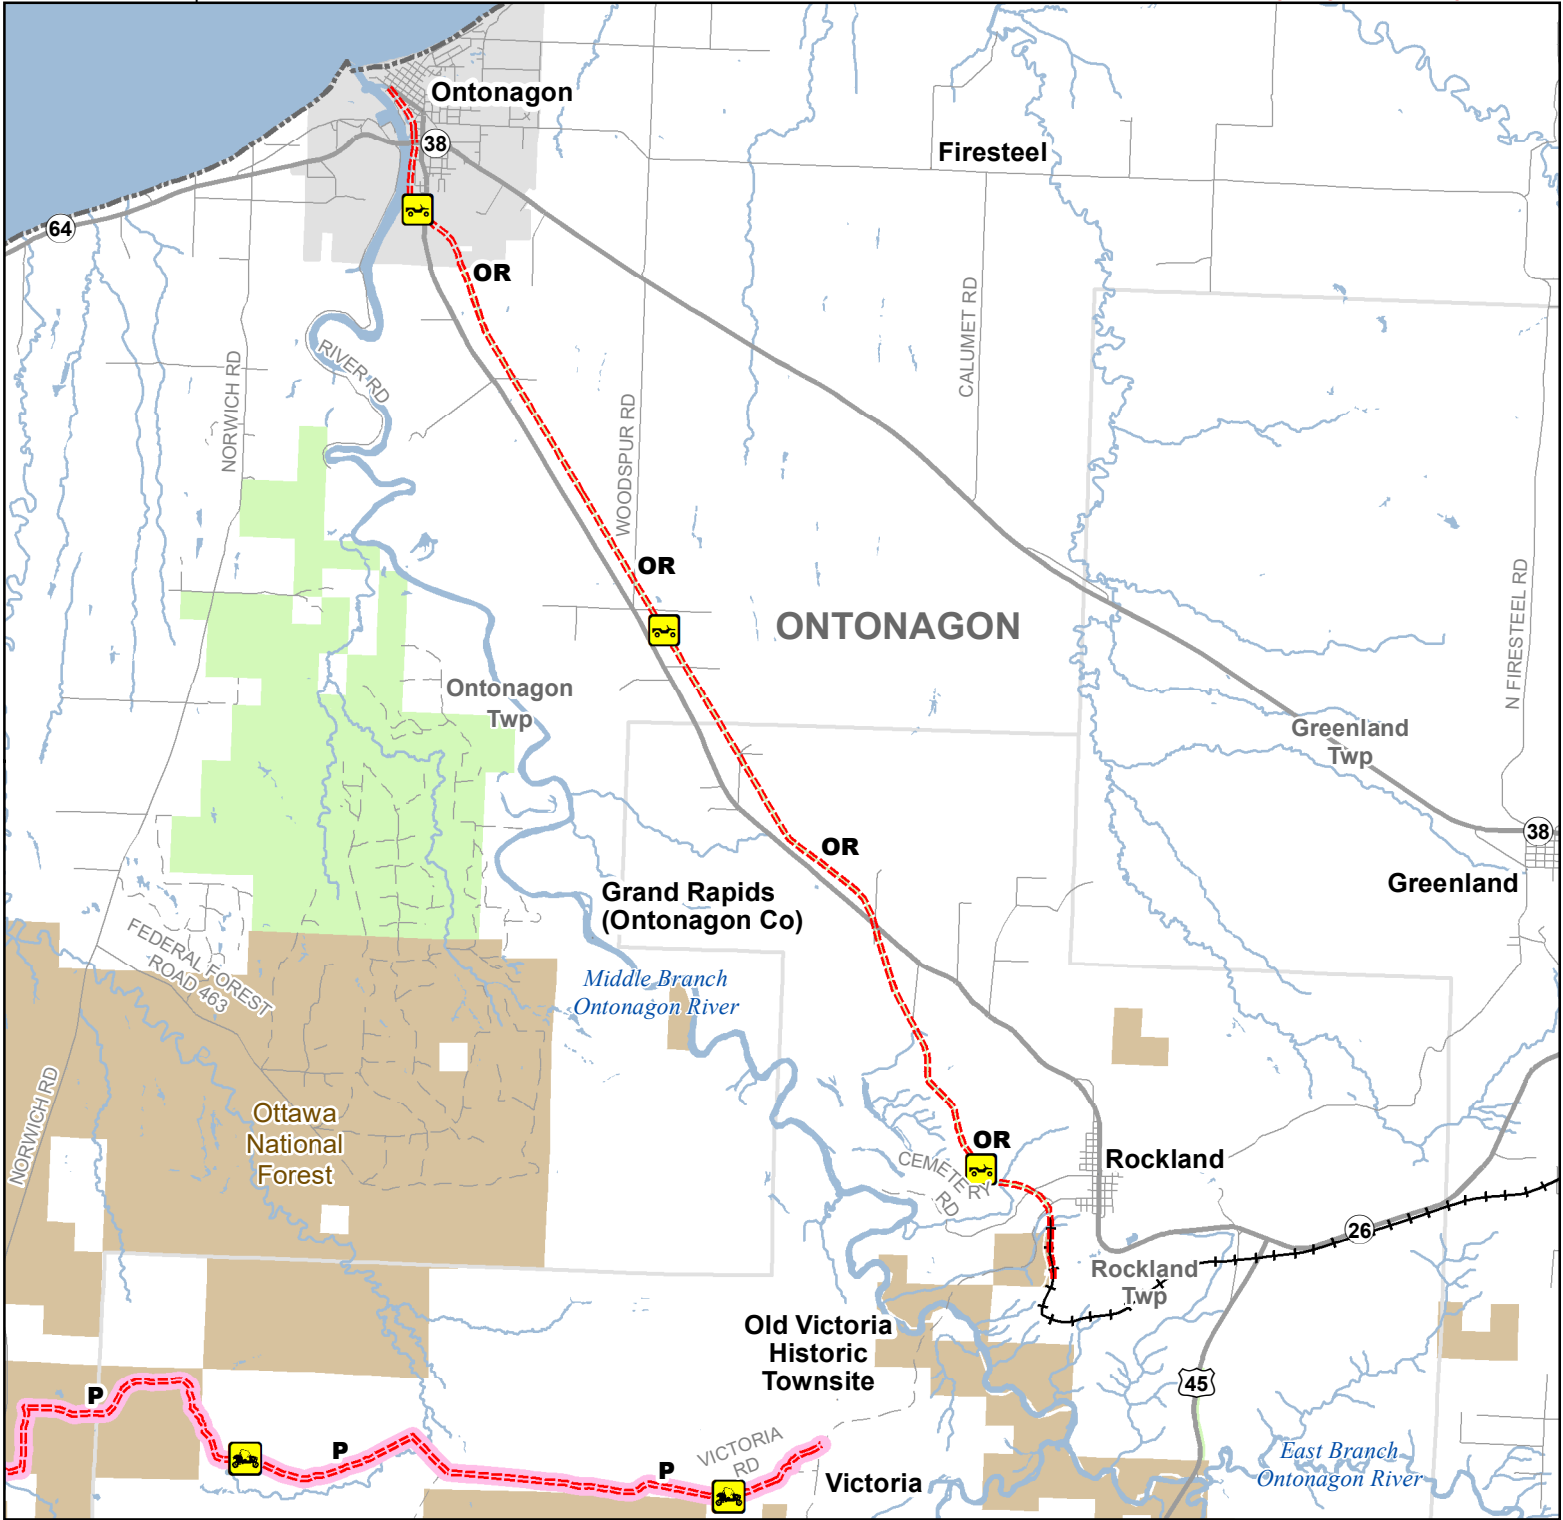

OR Route -- Ontonagon, Rockland

Ontonagon County, Michigan

Description: 13 Miles

ADVISORY: Trails and Routes have two-way traffic.
DISCLAIMER: Trails shown on this map are an approximate representation of the trail system at the time of publication and may not reflect current ground conditions.
STAY ON SIGNED TRAILS ONLY!

P Parking Lot

65" Restricted ORV Route

ORV Routes

Restricted ORV Route - ORV's Less than 65" in width including off-road motorcycles only between the dates of May 16th and March 14th. ORV license and trail permit required.

ORV Route - ORV's of all sizes including off-road motorcycles. ORV license and trail permit required unless licensed by the Secretary of State.

- Highway
- Paved Road
- Gravel or Dirt Road
- Railroad
- Lake and River

State Forest Land

Federal Land

Township

County

0 0.5 1 Miles

Michigan.gov/ORVInfo