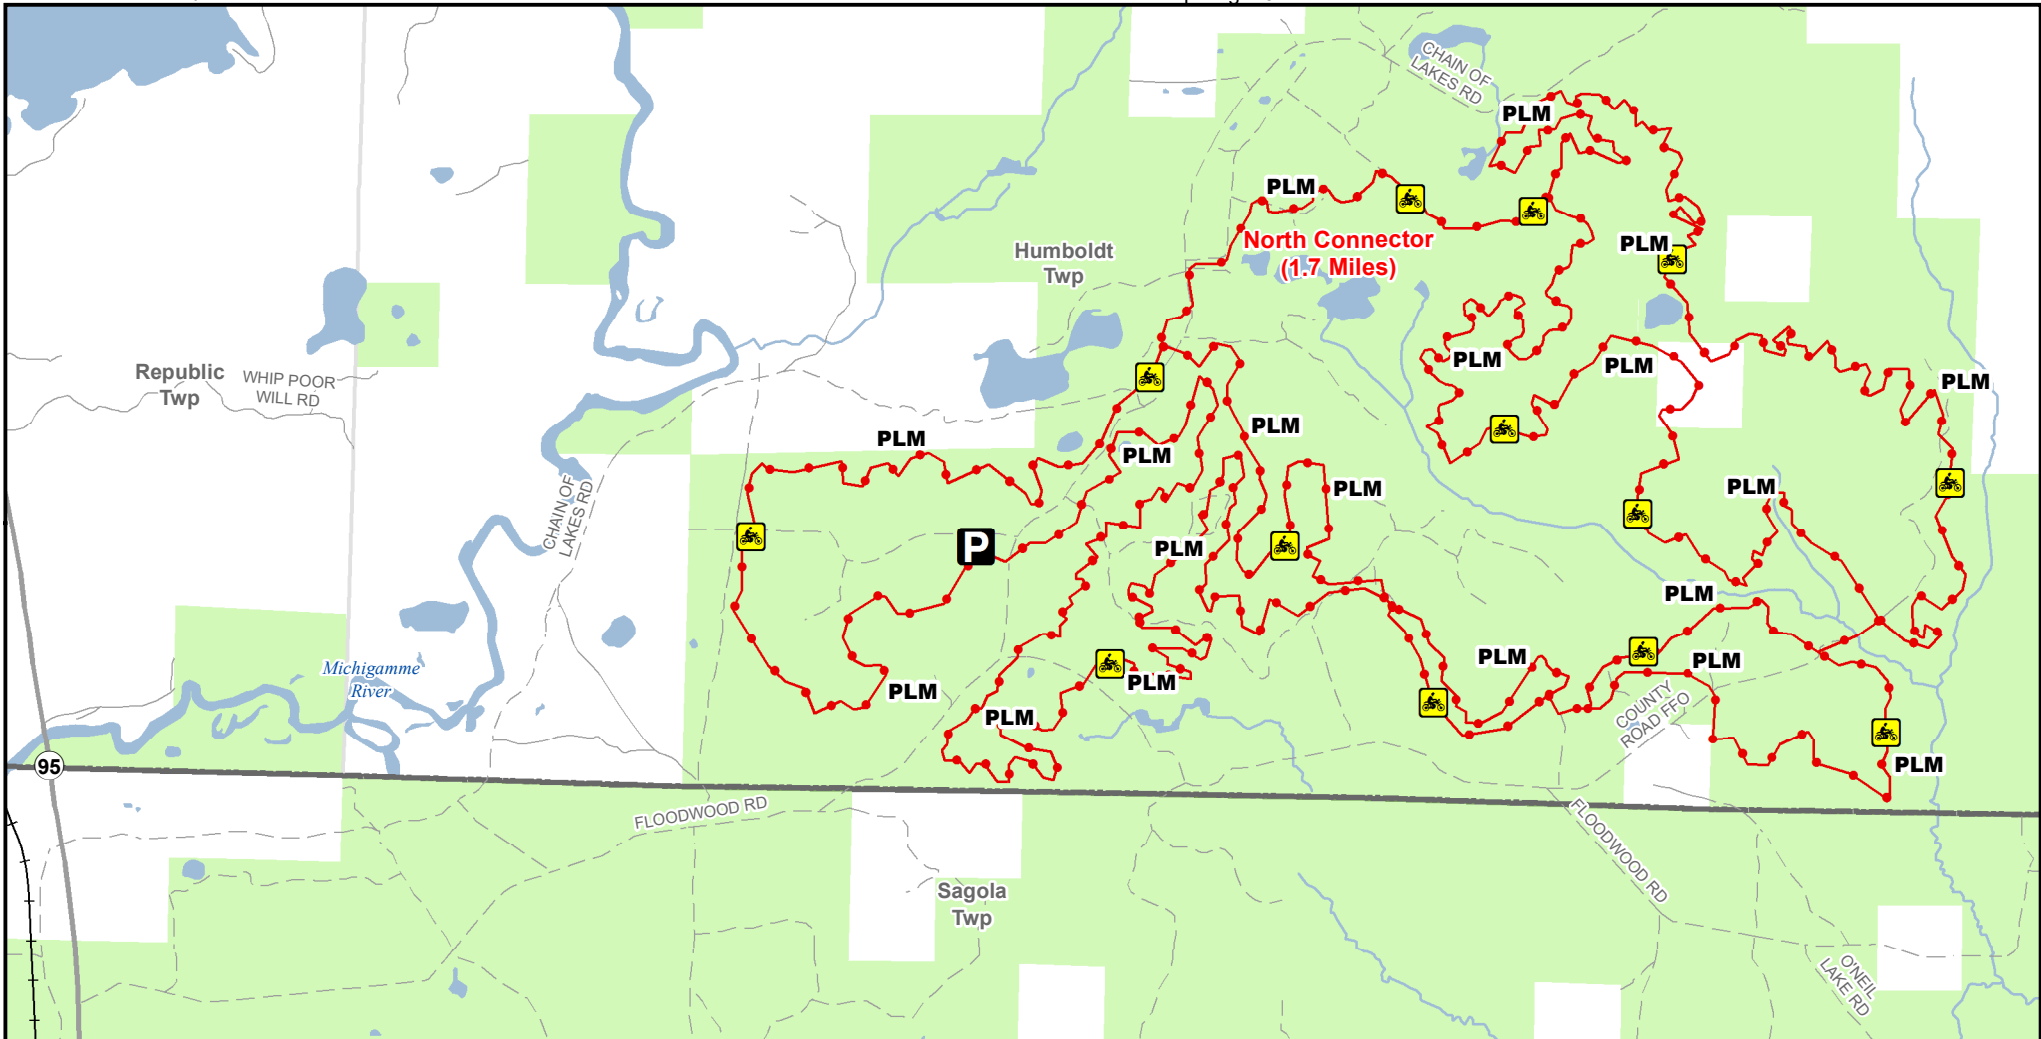

# Porterfield Lake Motorcycle Trail (PLM)

Marquette County, Michigan

Description: 30.5 Miles

Map Page: 01

ADVISORY: Trails and Routes have two-way traffic.  
DISCLAIMER: Trails shown on this map are an approximate representation of the trail system at the time of publication and may not reflect current ground conditions.  
STAY ON SIGNED TRAILS ONLY!

- Parking Lot
- Motorcycle Trails (DNR License)
- Motorcycle Trail – Motorcycles Only. ORV license and trail permit required.
- Highway
- Paved Road
- Gravel or Dirt Road
- Railroad
- Lakes and Rivers
- State Forest Land
- Township
- County Boundary