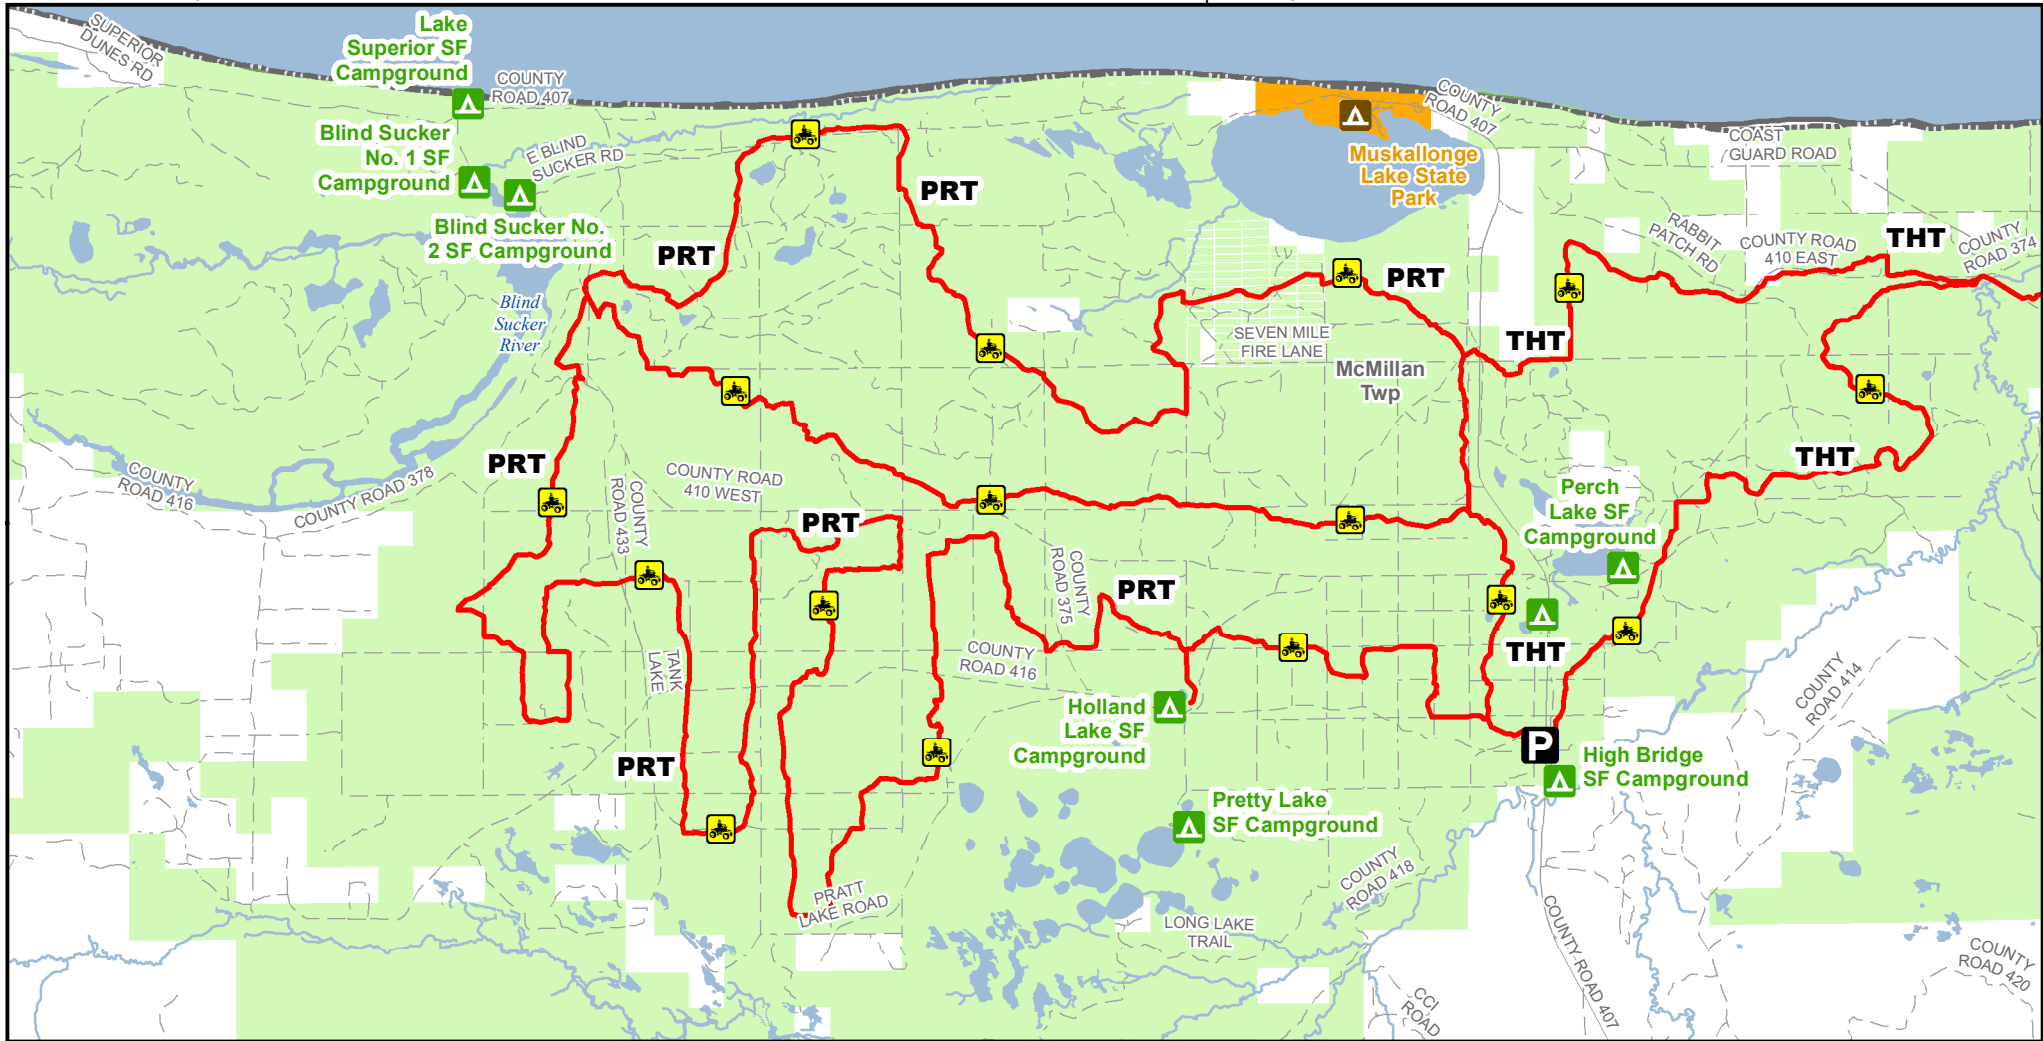

Pine Ridge Trail (PRT)

Luce County, Michigan

Description: 45 Miles

Map Index: 01

ADVISORY: Trails and Routes have two-way traffic.
DISCLAIMER: Trails shown on this map are an approximate representation of the trail system at the time of publication and may not reflect current ground conditions.
STAY ON SIGNED TRAILS ONLY!

Parking Lot

State Forest Campground

State Park Campgrounds

ORV Trail

ORV Trail – ORVs 50 inches in width or less including off-road motorcycles. ORV license and trail permit required.

— Paved Road

- - - Gravel or Dirt Road

— Lakes and Rivers

— State Park Boundary

— State Forest Land

— Township

— County Boundary