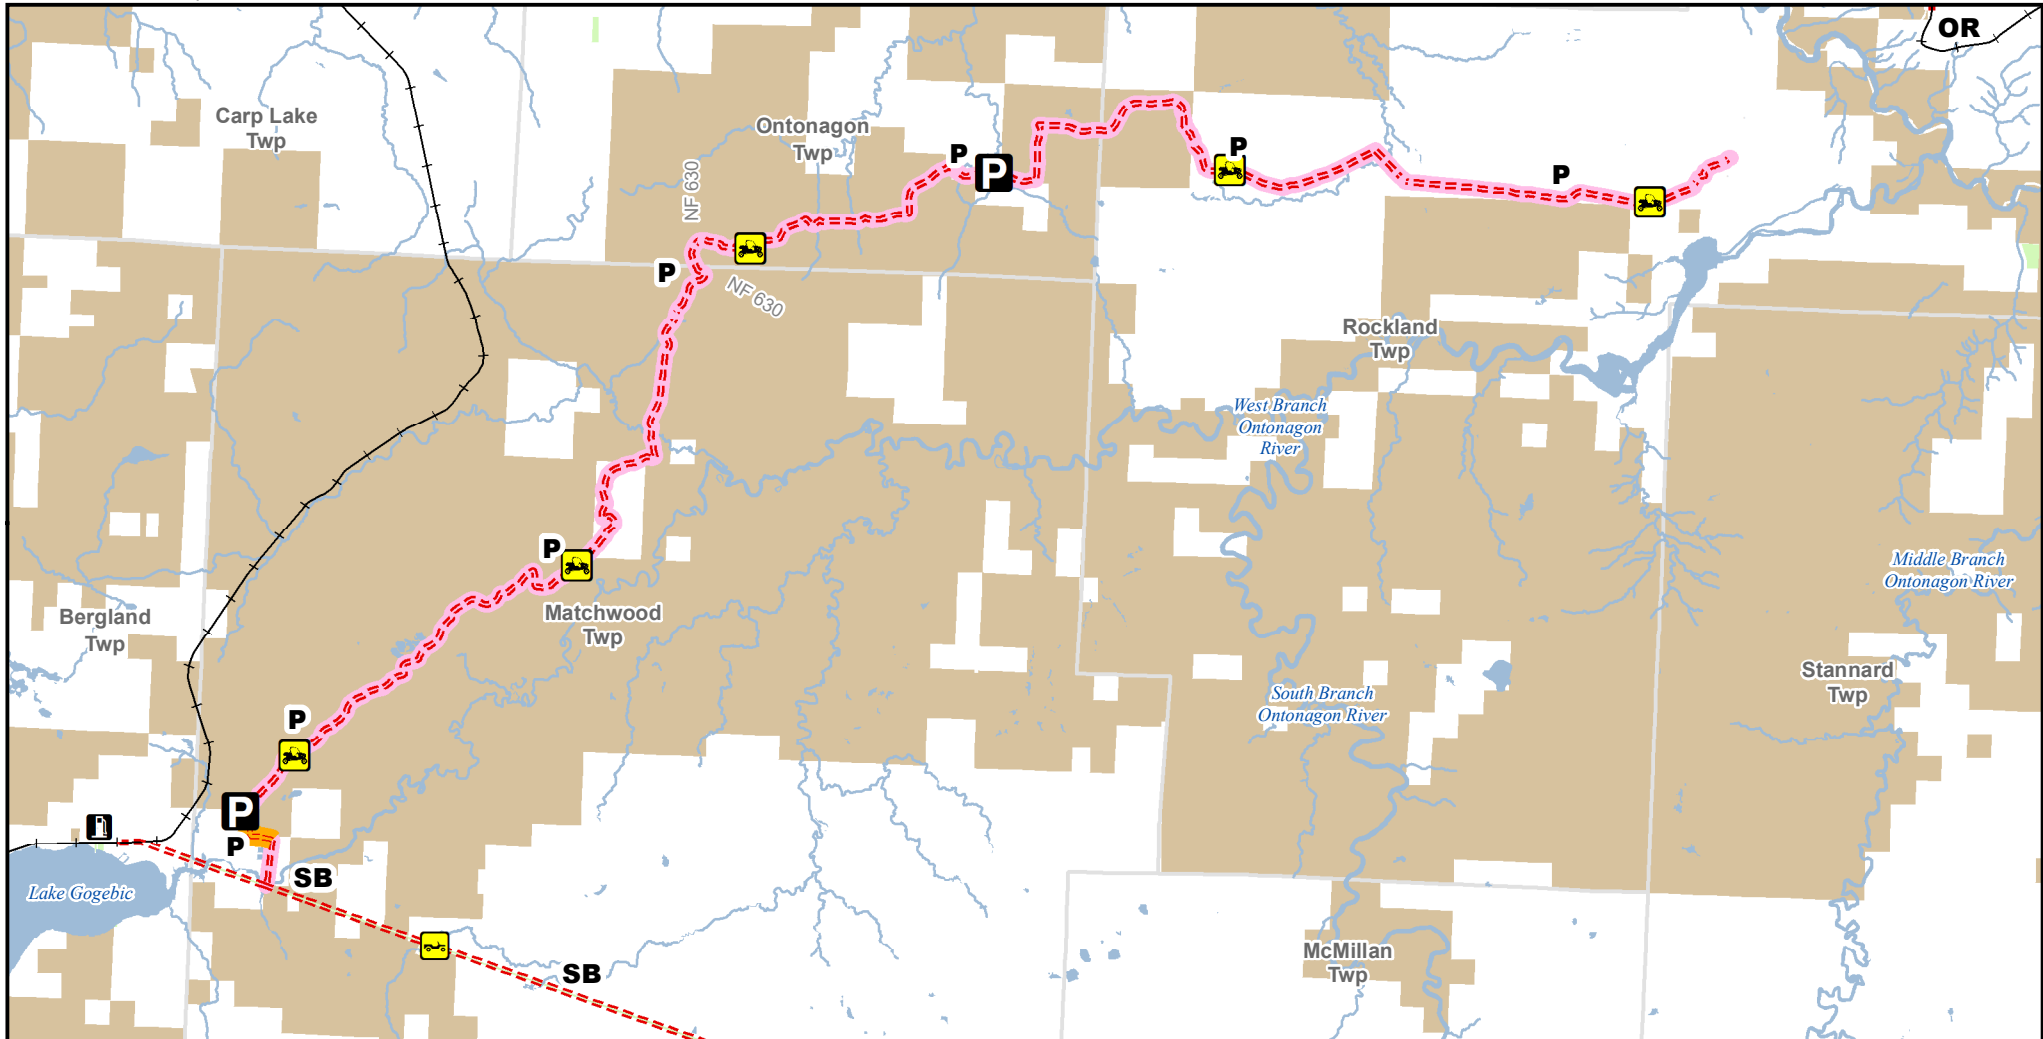

P Route -- Rockland, Ontonagon & Matchwood Township

Ontonagon County, Michigan

Description: 24 Miles

ADVISORY: Trails and Routes have two-way traffic.
DISCLAIMER: Trails shown on this map are an approximate representation of the trail system at the time of publication and may not reflect current ground conditions.
STAY ON SIGNED TRAILS ONLY!

- Gas station
- 65" Restricted ORV route
- ORV route
- MDOT ROW - Seasonal Connector, Open May 1 - November 30

- Restricted ORV Route - ORV's Less than 65" in width including off-road motorcycles only between the dates of May 16th and March 14th. ORV license and trail permit required.
- ORV Route - ORV's of all sizes including off-road motorcycles. ORV license and trail permit required unless licensed by the Secretary of State.
- Railroad
- Lakes and rivers
- State forest land
- National forest land
- Township
- County boundary