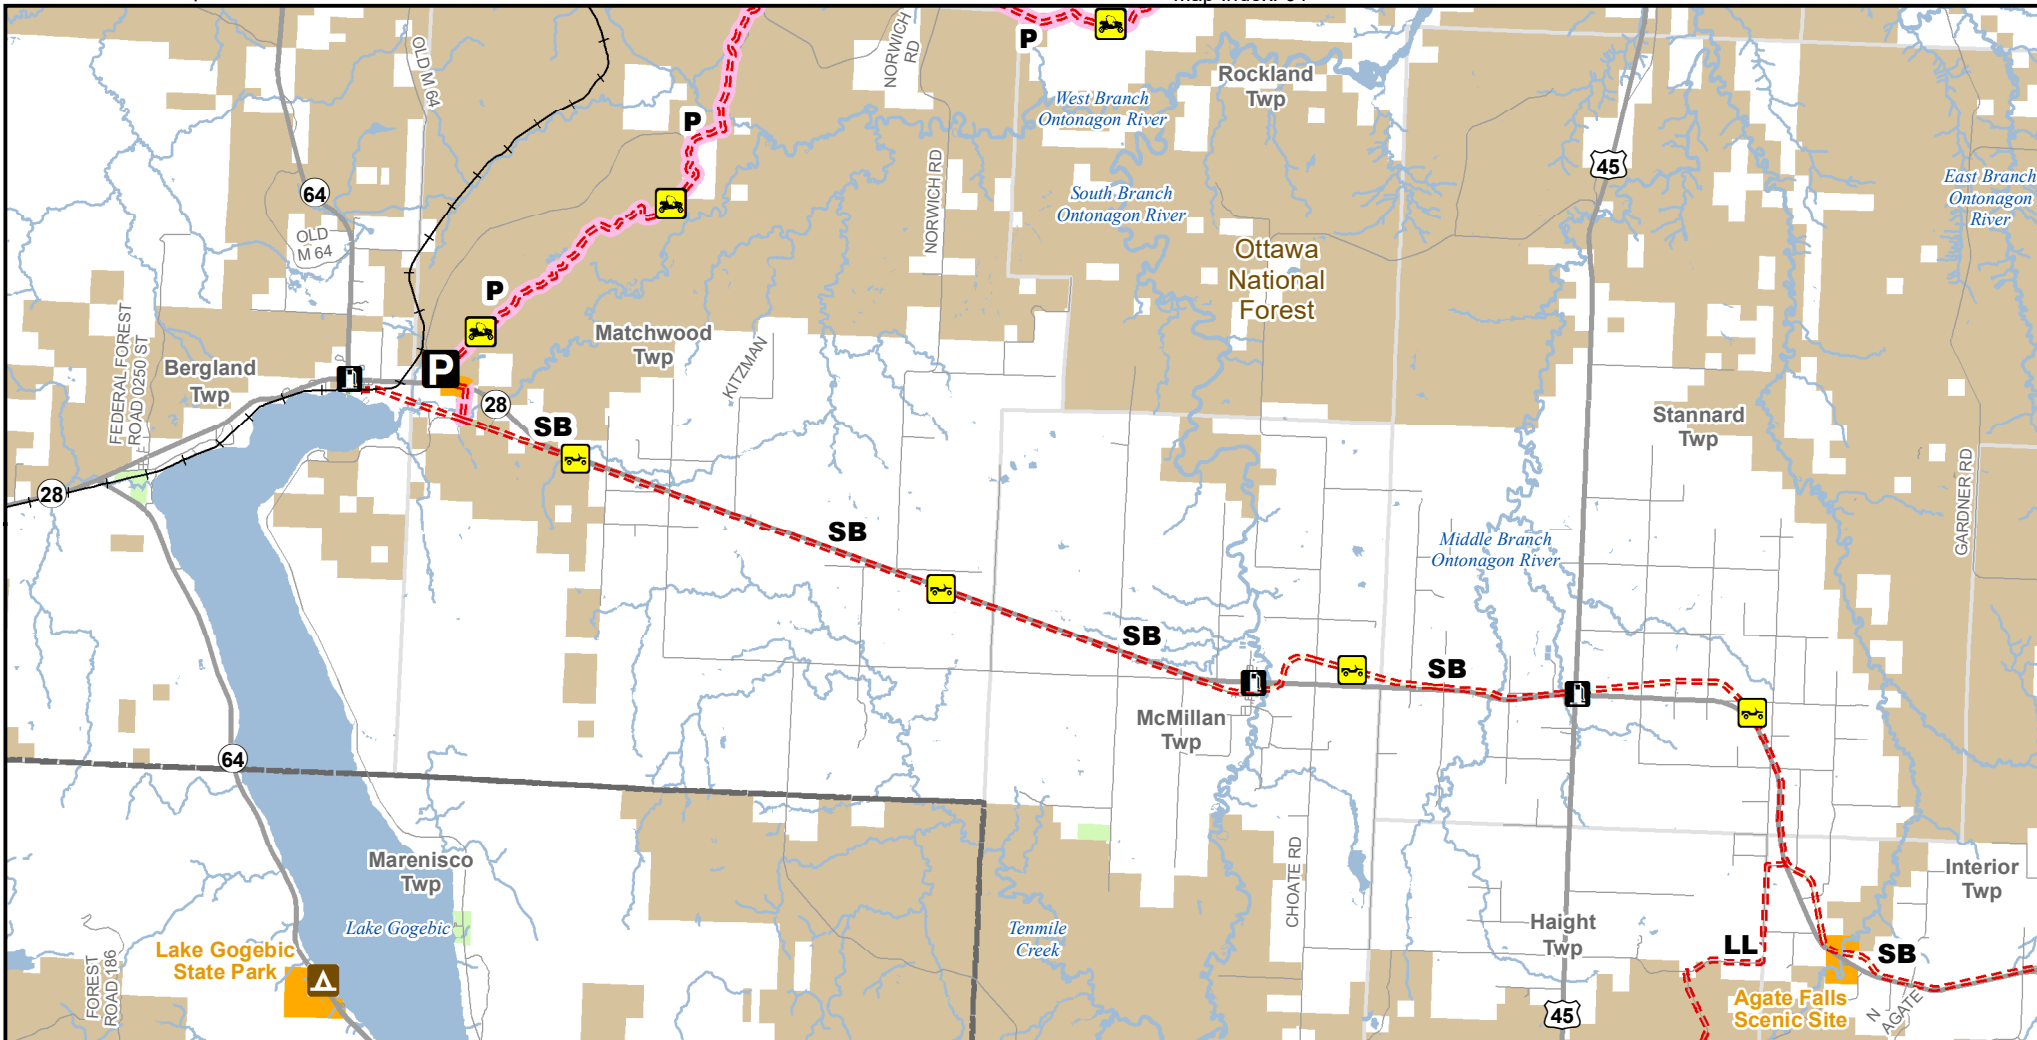

SB Route West -- Bergland, Matchwood, McMillan & Stannard Townships

Ontonagon County, Michigan

Description: 49 Miles

Map Index: 01

ADVISORY: Trails and Routes have two-way traffic.
DISCLAIMER: Trails shown on this map are an approximate representation of the trail system at the time of publication and may not reflect current ground conditions.
STAY ON SIGNED TRAILS ONLY!

- Parking Lot
- State Park Campgrounds
- Gas Station
- 65" Restricted ORV Route
- ORV Route
- MDOT ROW - Seasonal Connector, Open May 1 - November 30

- Restricted ORV Route - ORV's Less than 65" in width including off-road motorcycles only between the dates of May 16th and March 14th. ORV license and trail permit required.
- ORV Route - ORV's of all sizes including off-road motorcycles. ORV license and trail permit required unless licensed by the Secretary of State.
- Highway
- Paved Road

- Gravel or Dirt Road
- Railroad
- Lakes and Rivers
- State Park Boundary
- State Forest Land
- Federal Land
- Township
- County Boundary