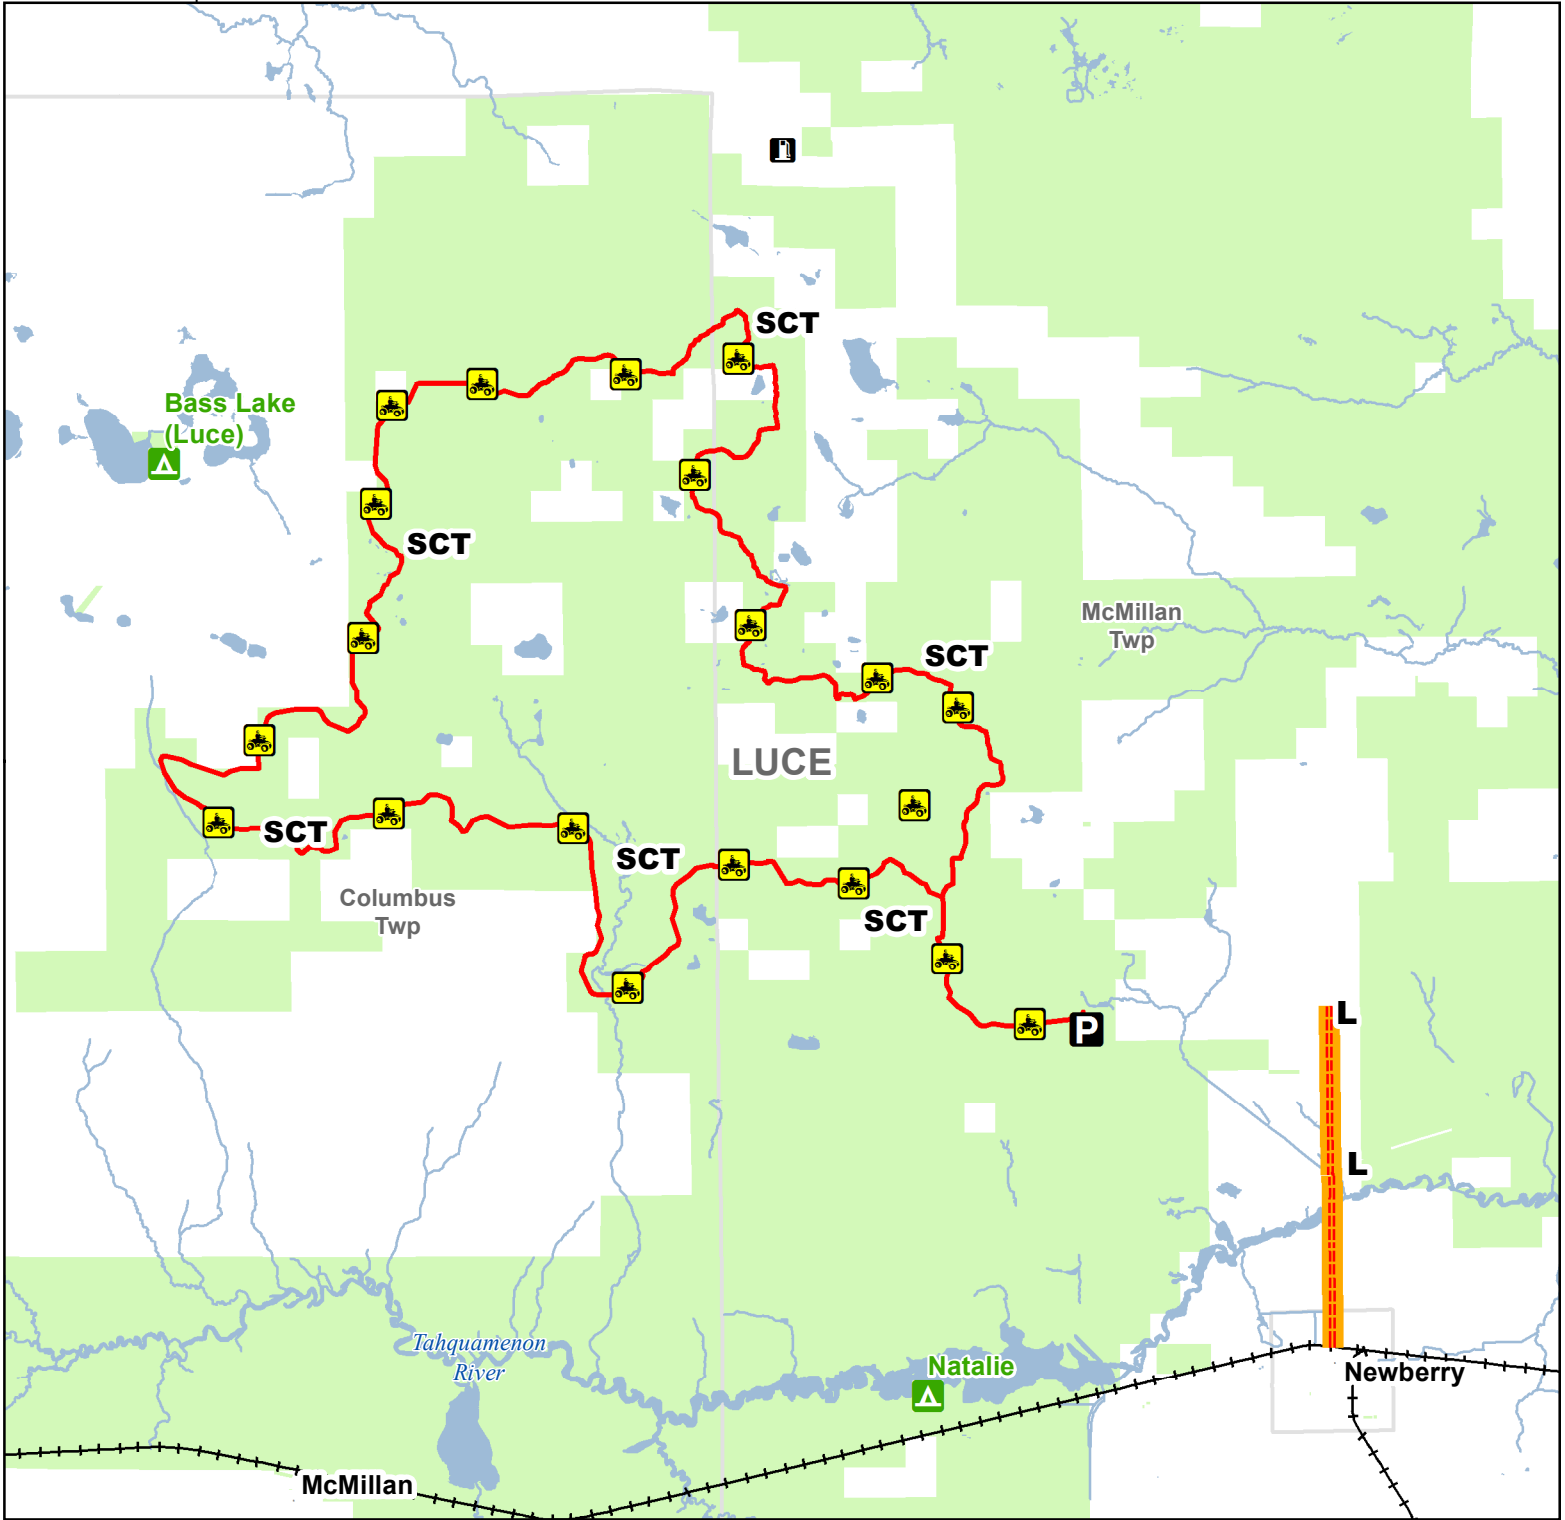

Silver Creek Trail (SCT)

Luce County, Michigan

Description: 31 Miles

ADVISORY: Trails and Routes have two-way traffic.
DISCLAIMER: Trails shown on this map are an approximate representation of the trail system at the time of publication and may not reflect current ground conditions. STAY ON SIGNED TRAILS ONLY!

State Forest Campground

Parking Lot

Gas Station

ORV Trails

MDOT ROW - Seasonal Connector, Open May 1 - November 30

ORV Route – ORVs of all sizes including off-road motorcycles. ORV license and trail permit required unless licensed by the Secretary of State.

ORV Trail – ORVs 50 inches in width or less including off-road motorcycles. ORV license and trail permit required.

Railroad

Lake and River
 State Forest Land
 Township
 County

Michigan.gov/ORVInfo