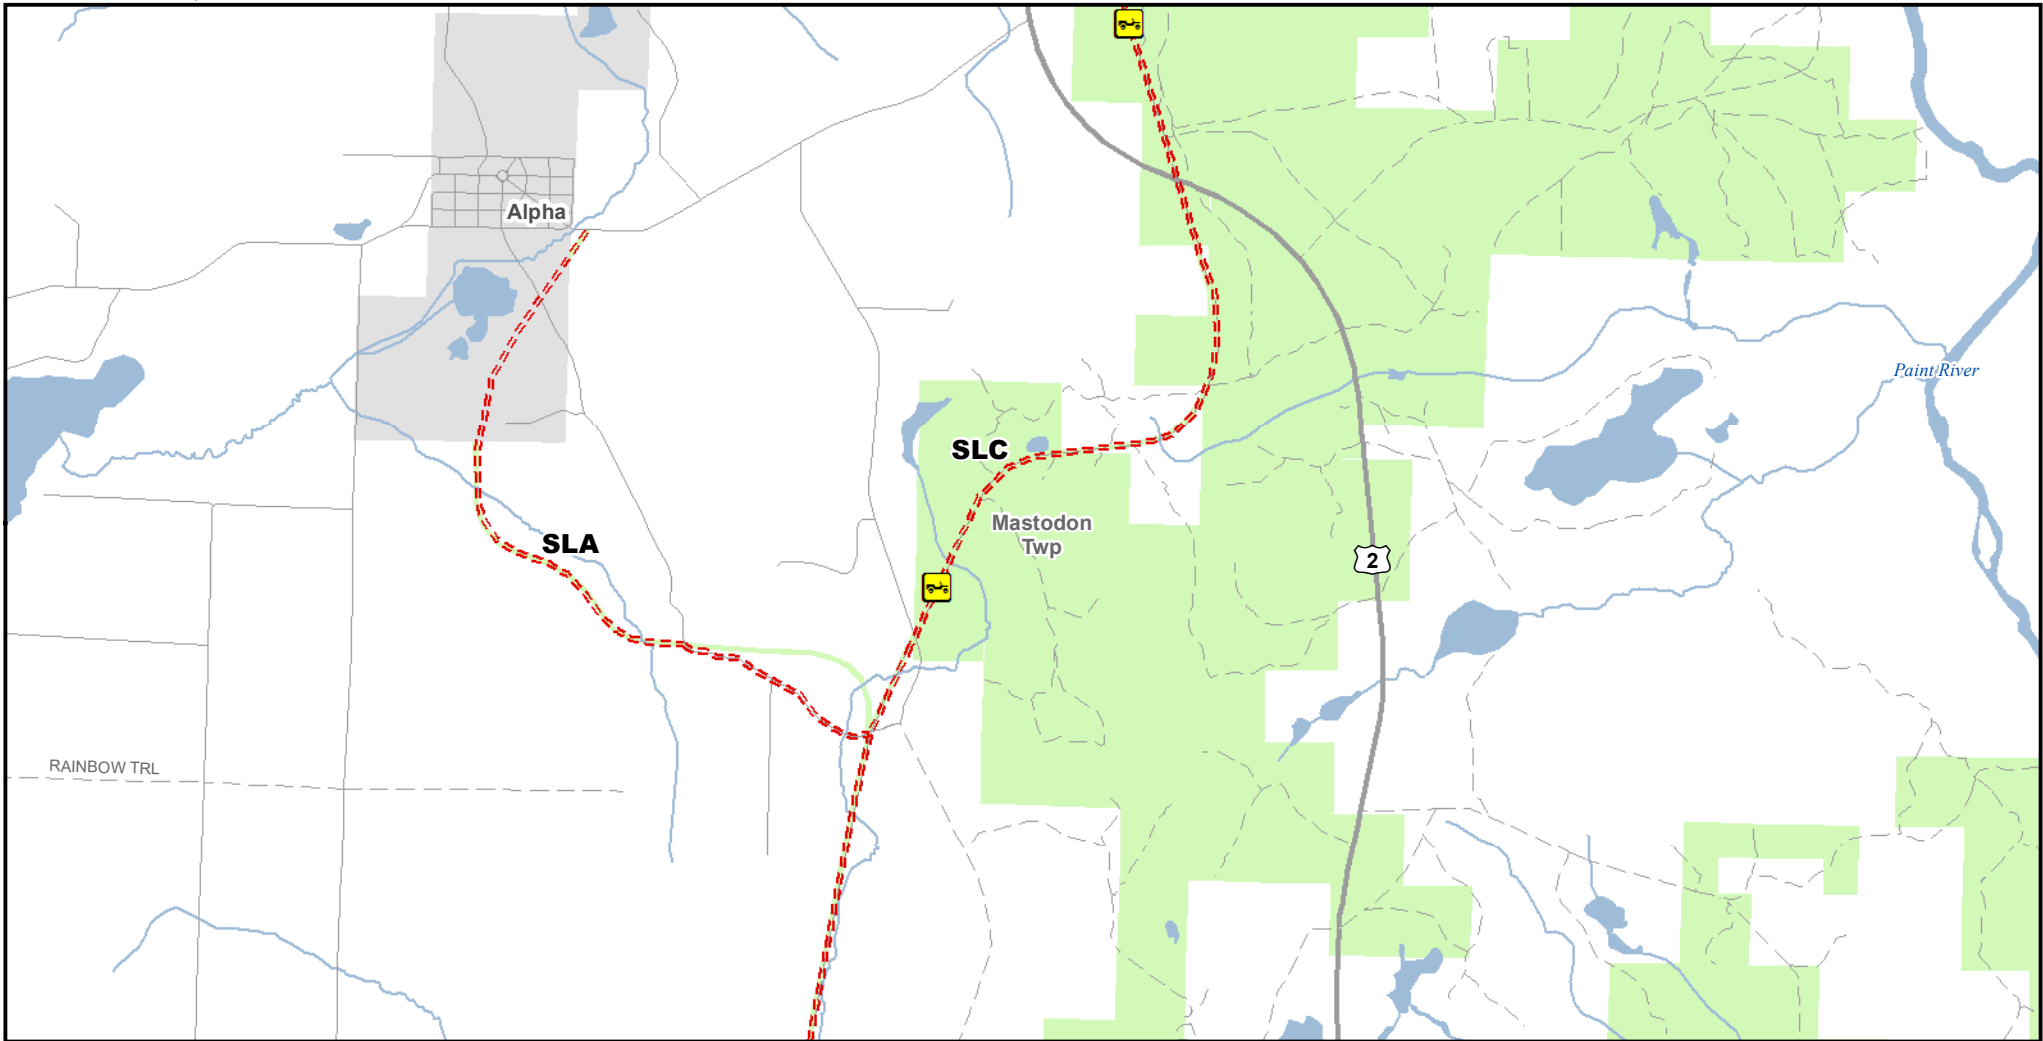

SLA Route -- Alpha

Iron County, Michigan

Description: 3 Miles

ADVISORY: Trails and Routes have two-way traffic.
DISCLAIMER: Trails shown on this map are an approximate representation of the trail system at the time of publication and may not reflect current ground conditions.
STAY ON SIGNED TRAILS ONLY!

- ORV route
- ORV Route – ORVs of all sizes including off-road motorcycles. ORV license and trail permit required unless licensed by the Secretary of State.
- Highway
- Paved road
- Gravel or dirt road
- Lakes and rivers
- State forest land
- Township
- County boundary