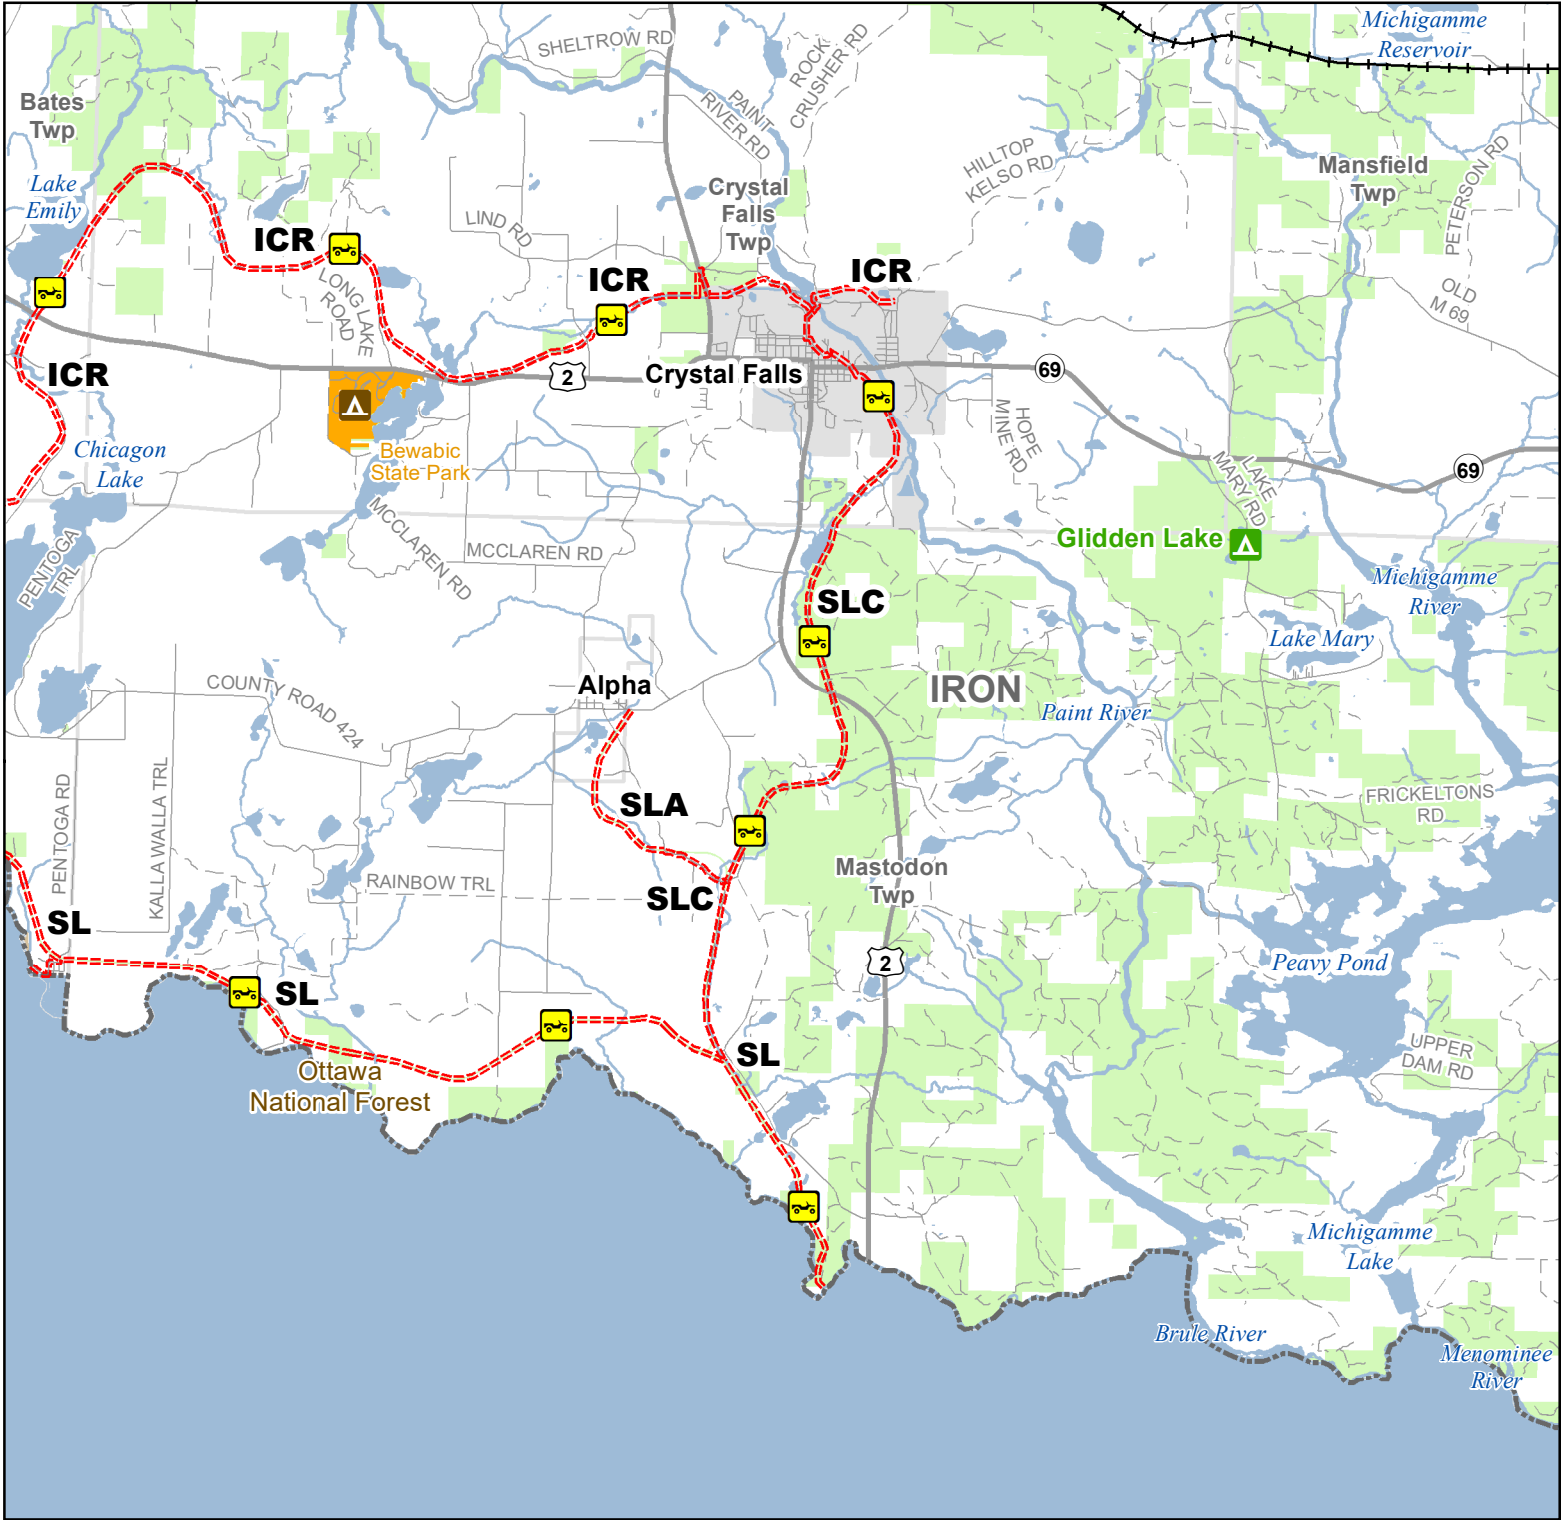

SLC Route -- Crystal Falls, Stager Junction (SL)

Iron County, Michigan

Description: 9 Miles

ADVISORY: Trails and Routes have two-way traffic.
DISCLAIMER: Trails shown on this map are an approximate representation of the trail system at the time of publication and may not reflect current ground conditions. STAY ON SIGNED TRAILS ONLY!

State Forest Campground

State Park Campground

ORV Routes

ORV Route – ORVs of all sizes including off-road motorcycles. ORV license and trail permit required unless licensed by the Secretary of State.

Highway

Paved Road

Gravel or Dirt Road

Railroad

Lake and River

State Park Boundary

State Forest Land

Federal Land

City or Village

Township

County

Michigan.gov/ORVInfo