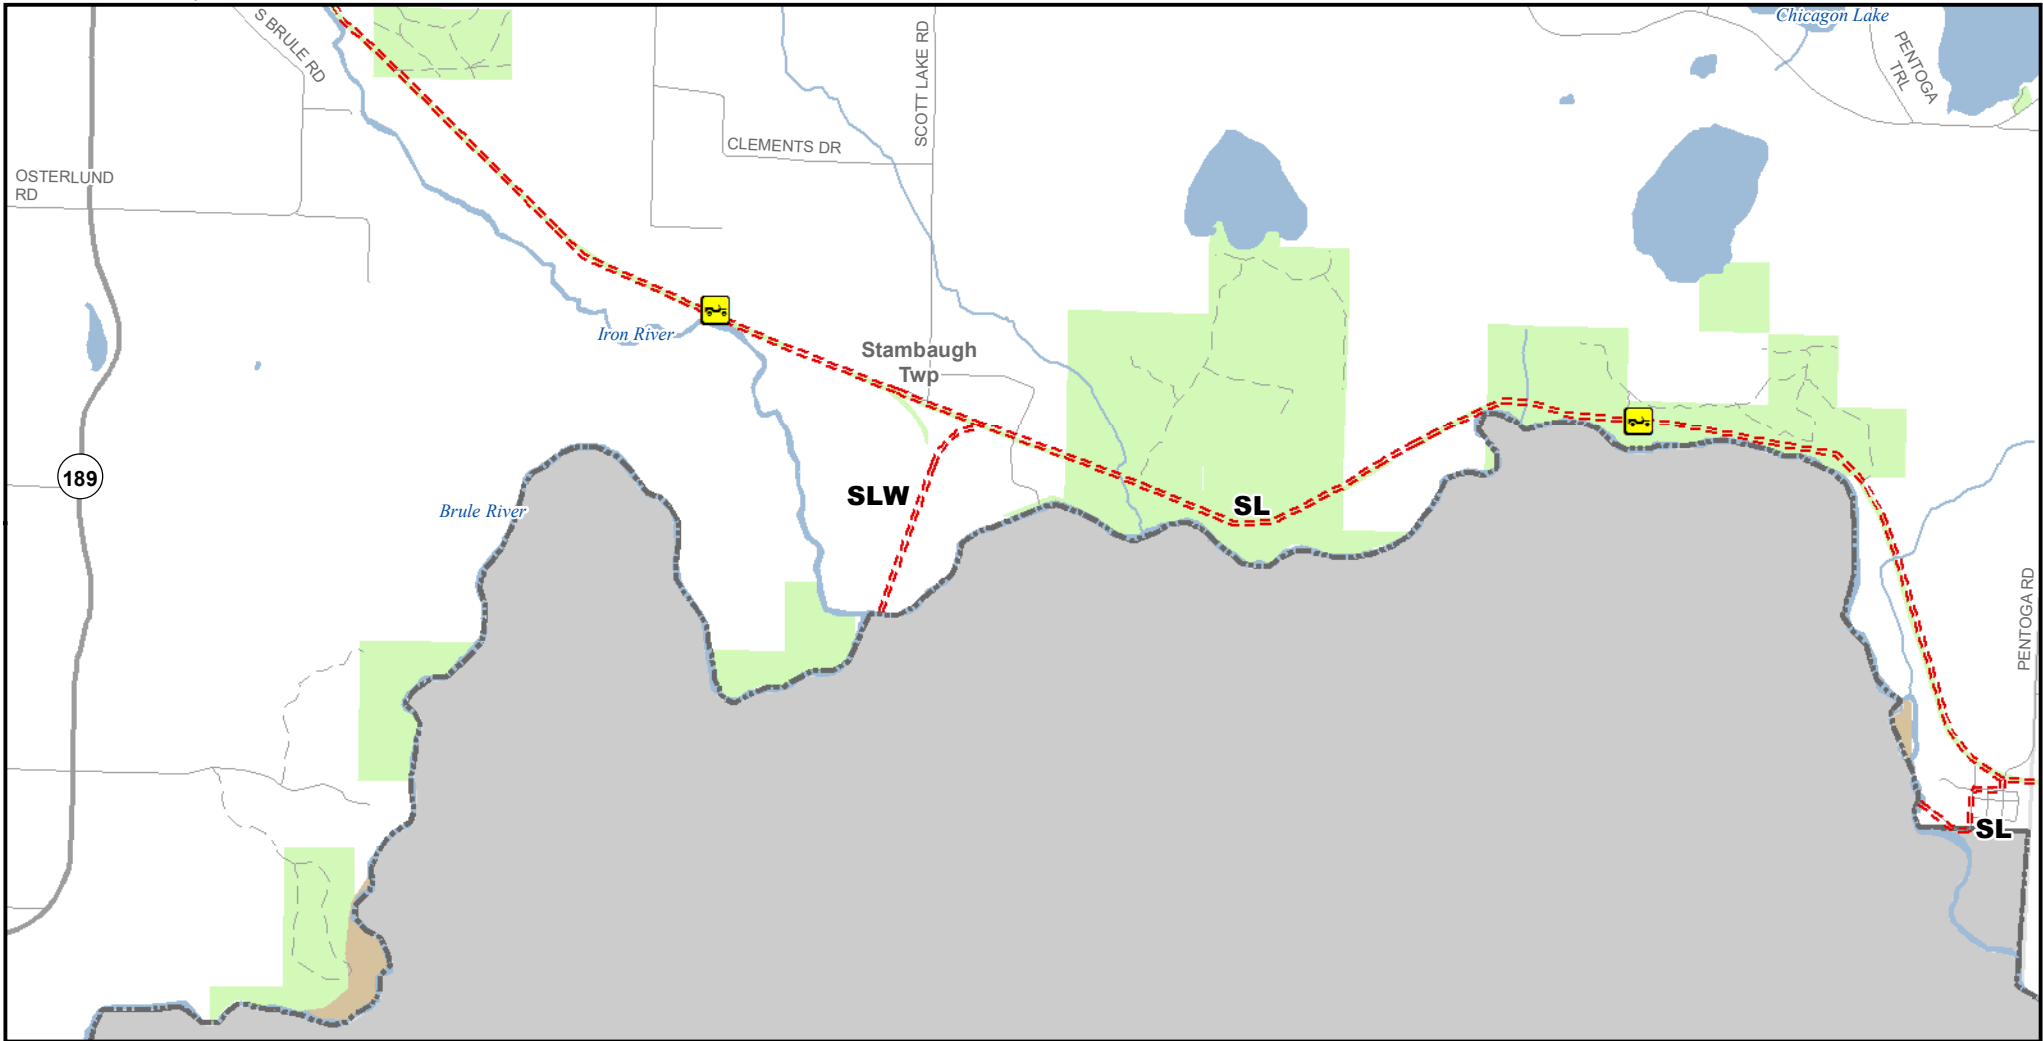

SLW Route -- Stambaugh Township, Wisconsin

Iron County, Michigan

Description: 1 Miles

ADVISORY: Trails and Routes have two-way traffic.
DISCLAIMER: Trails shown on this map are an approximate representation of the trail system at the time of publication and may not reflect current ground conditions.
STAY ON SIGNED TRAILS ONLY!

- ORV route
- ORV Route – ORVs of all sizes including off-road motorcycles. ORV license and trail permit required unless licensed by the Secretary of State.
- Highway
- Paved road
- Gravel or dirt road
- Lakes and rivers
- State forest land
- Federal land
- Township
- County boundary