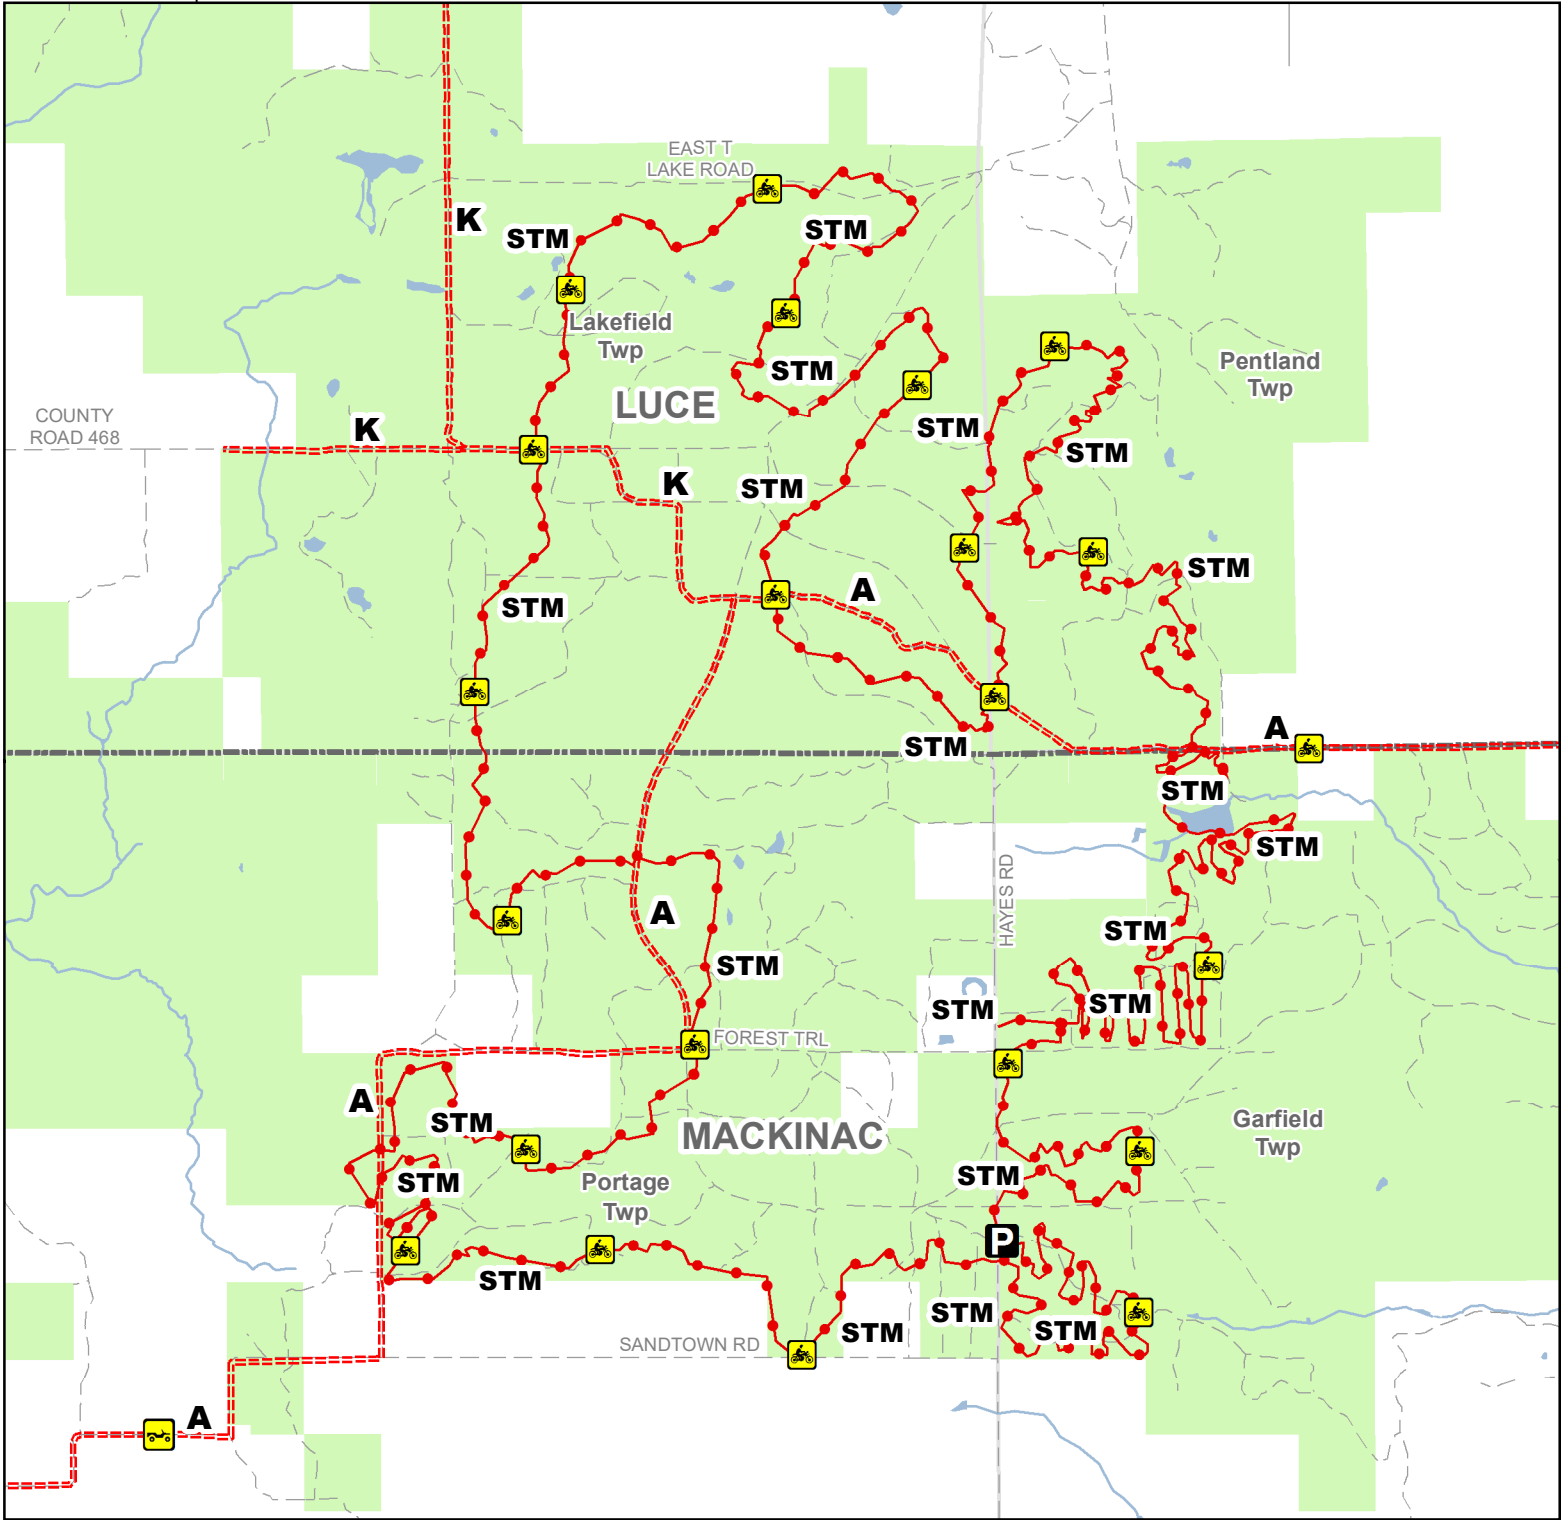

Sandtown Motorcycle Trail (STM)

Luce & Mackinac Counties, Michigan

Description: 32 Miles

ADVISORY: Trails and Routes have two-way traffic.
DISCLAIMER: Trails shown on this map are an approximate representation of the trail system at the time of publication and may not reflect current ground conditions. STAY ON SIGNED TRAILS ONLY!

P Parking Lot

Motorcycle Trails (DNR License)

ORV Routes

ORV Route – ORVs of all sizes including off-road motorcycles. ORV license and trail permit required unless licensed by the Secretary of State.

Motorcycle Trail – Motorcycles Only. ORV license and trail permit required.

Paved Road

Gravel or Dirt Road

Lake and River

State Forest Land

Township

County