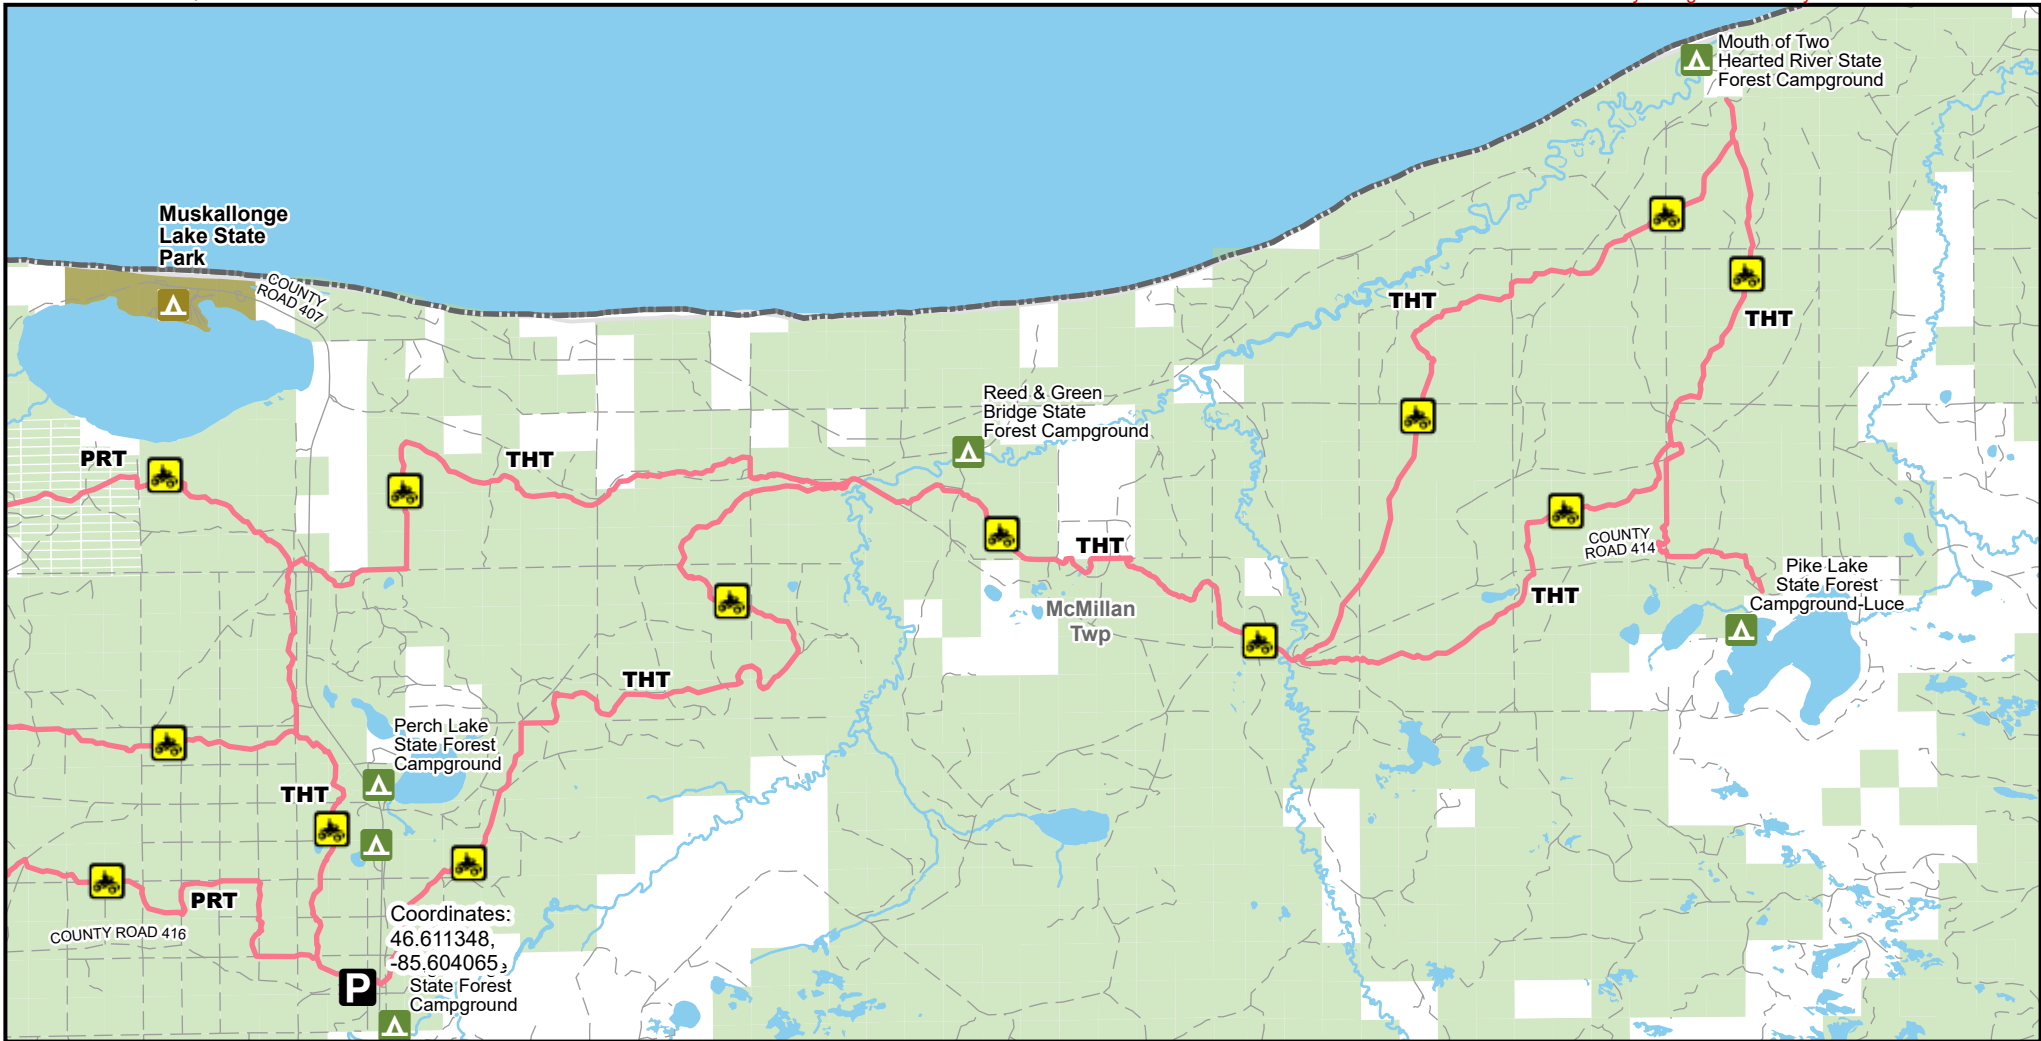

Two-Heart Trail (THT)

Luce County, Michigan

Description: 33 Miles

Advisory: Trails and Routes have two-way traffic.
Disclaimer: Trails shown on this map are an approximate representation of the trail system at the time of publication and may not reflect current ground conditions.
Stay on signed trails only!

Coordinates:
46.611348,
-85.604065,
State Forest
Campground

- Parking lot
- State forest campground
- State park campgrounds
- ORV Trail
- ORV Trail – ORVs 50 inches in width or less including off-road motorcycles. ORV license and trail permit required.
- Paved road
- Gravel or dirt road
- Lakes and rivers
- State park boundary
- State forest land
- Township
- County boundary