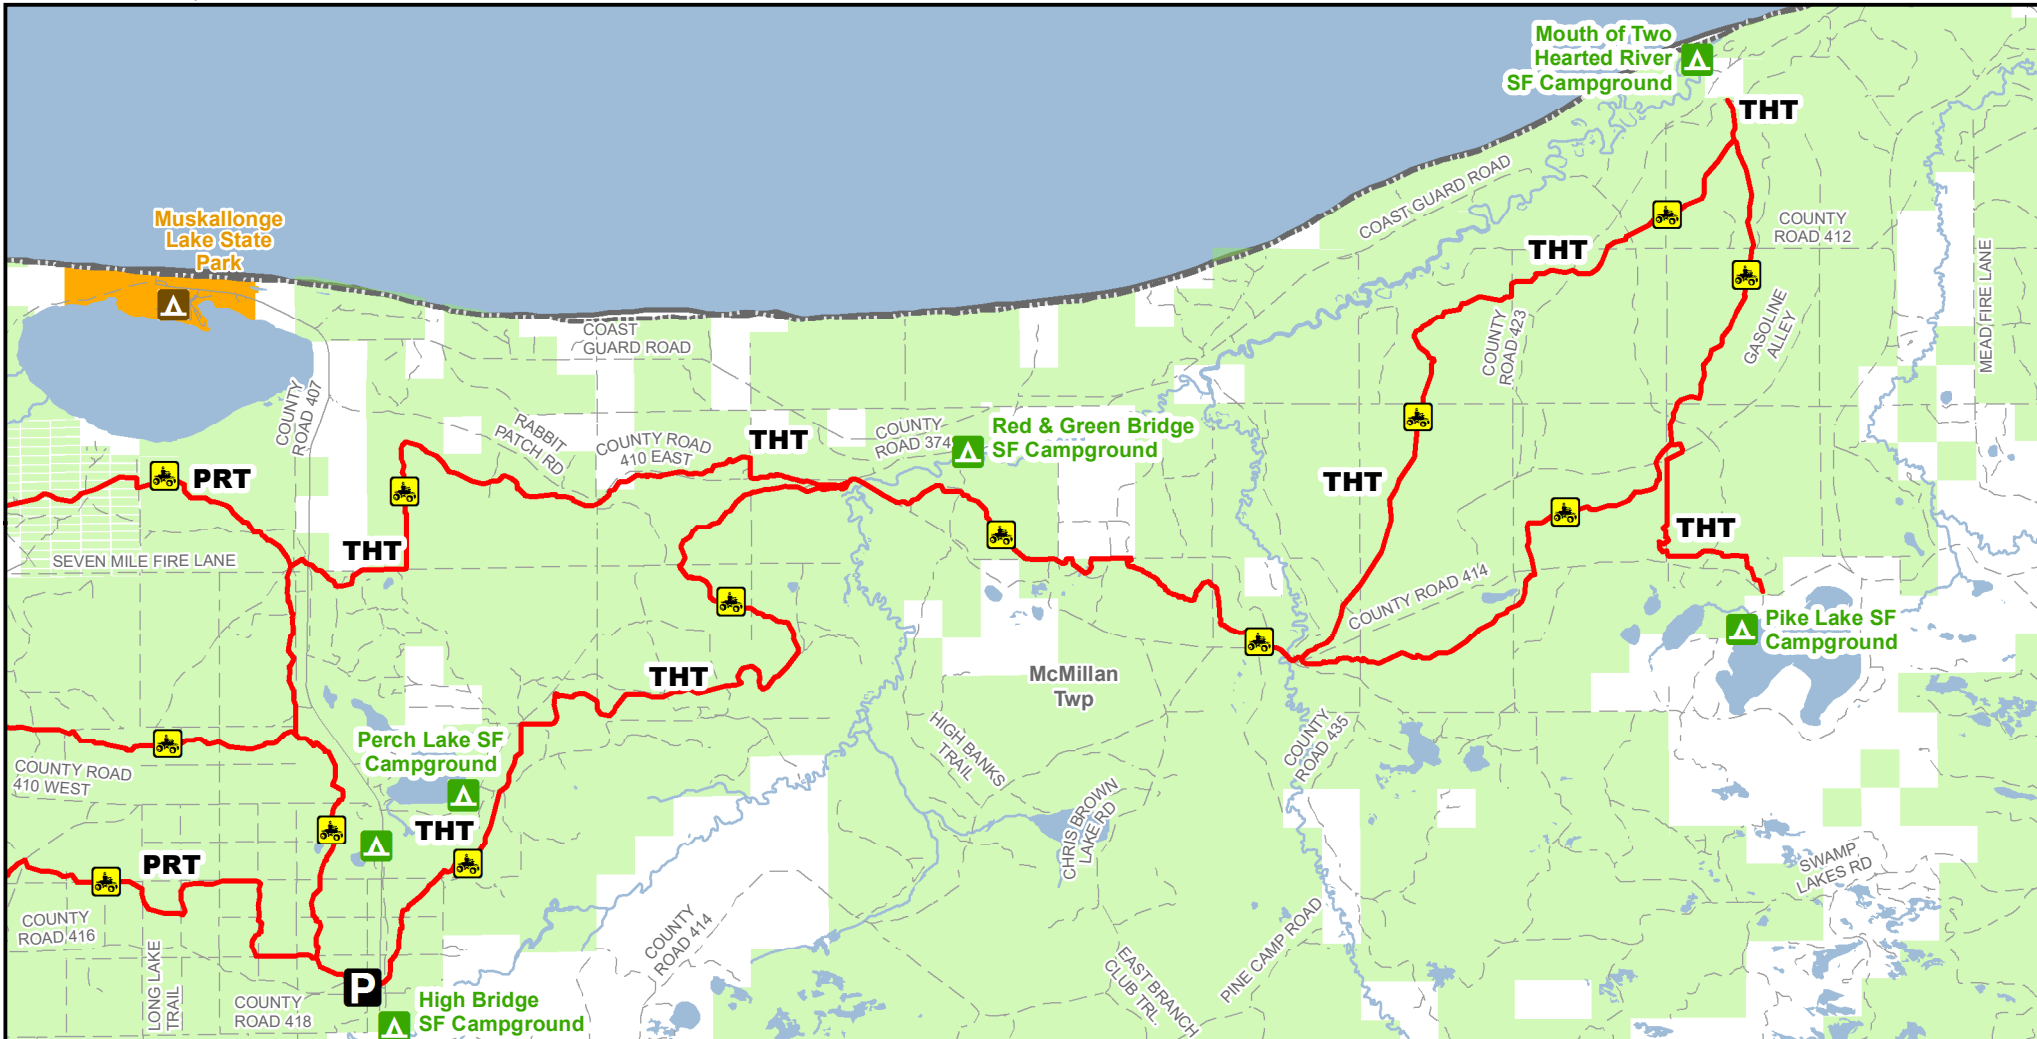

Two-Heart Trail (THT)

Luce County, Michigan

Description: 33 Miles

ADVISORY: Trails and Routes have two-way traffic.
DISCLAIMER: Trails shown on this map are an approximate representation of the trail system at the time of publication and may not reflect current ground conditions.
STAY ON SIGNED TRAILS ONLY!

Parking Lot

State Forest Campground

State Park Campgrounds

ORV Trail

ORV Trail – ORVs 50 inches in width or less including off-road motorcycles. ORV license and trail permit required.

— Paved Road

- - - Gravel or Dirt Road

— Lakes and Rivers

— State Park Boundary

— State Forest Land

— Township

— County Boundary

Michigan.gov/ORVInfo