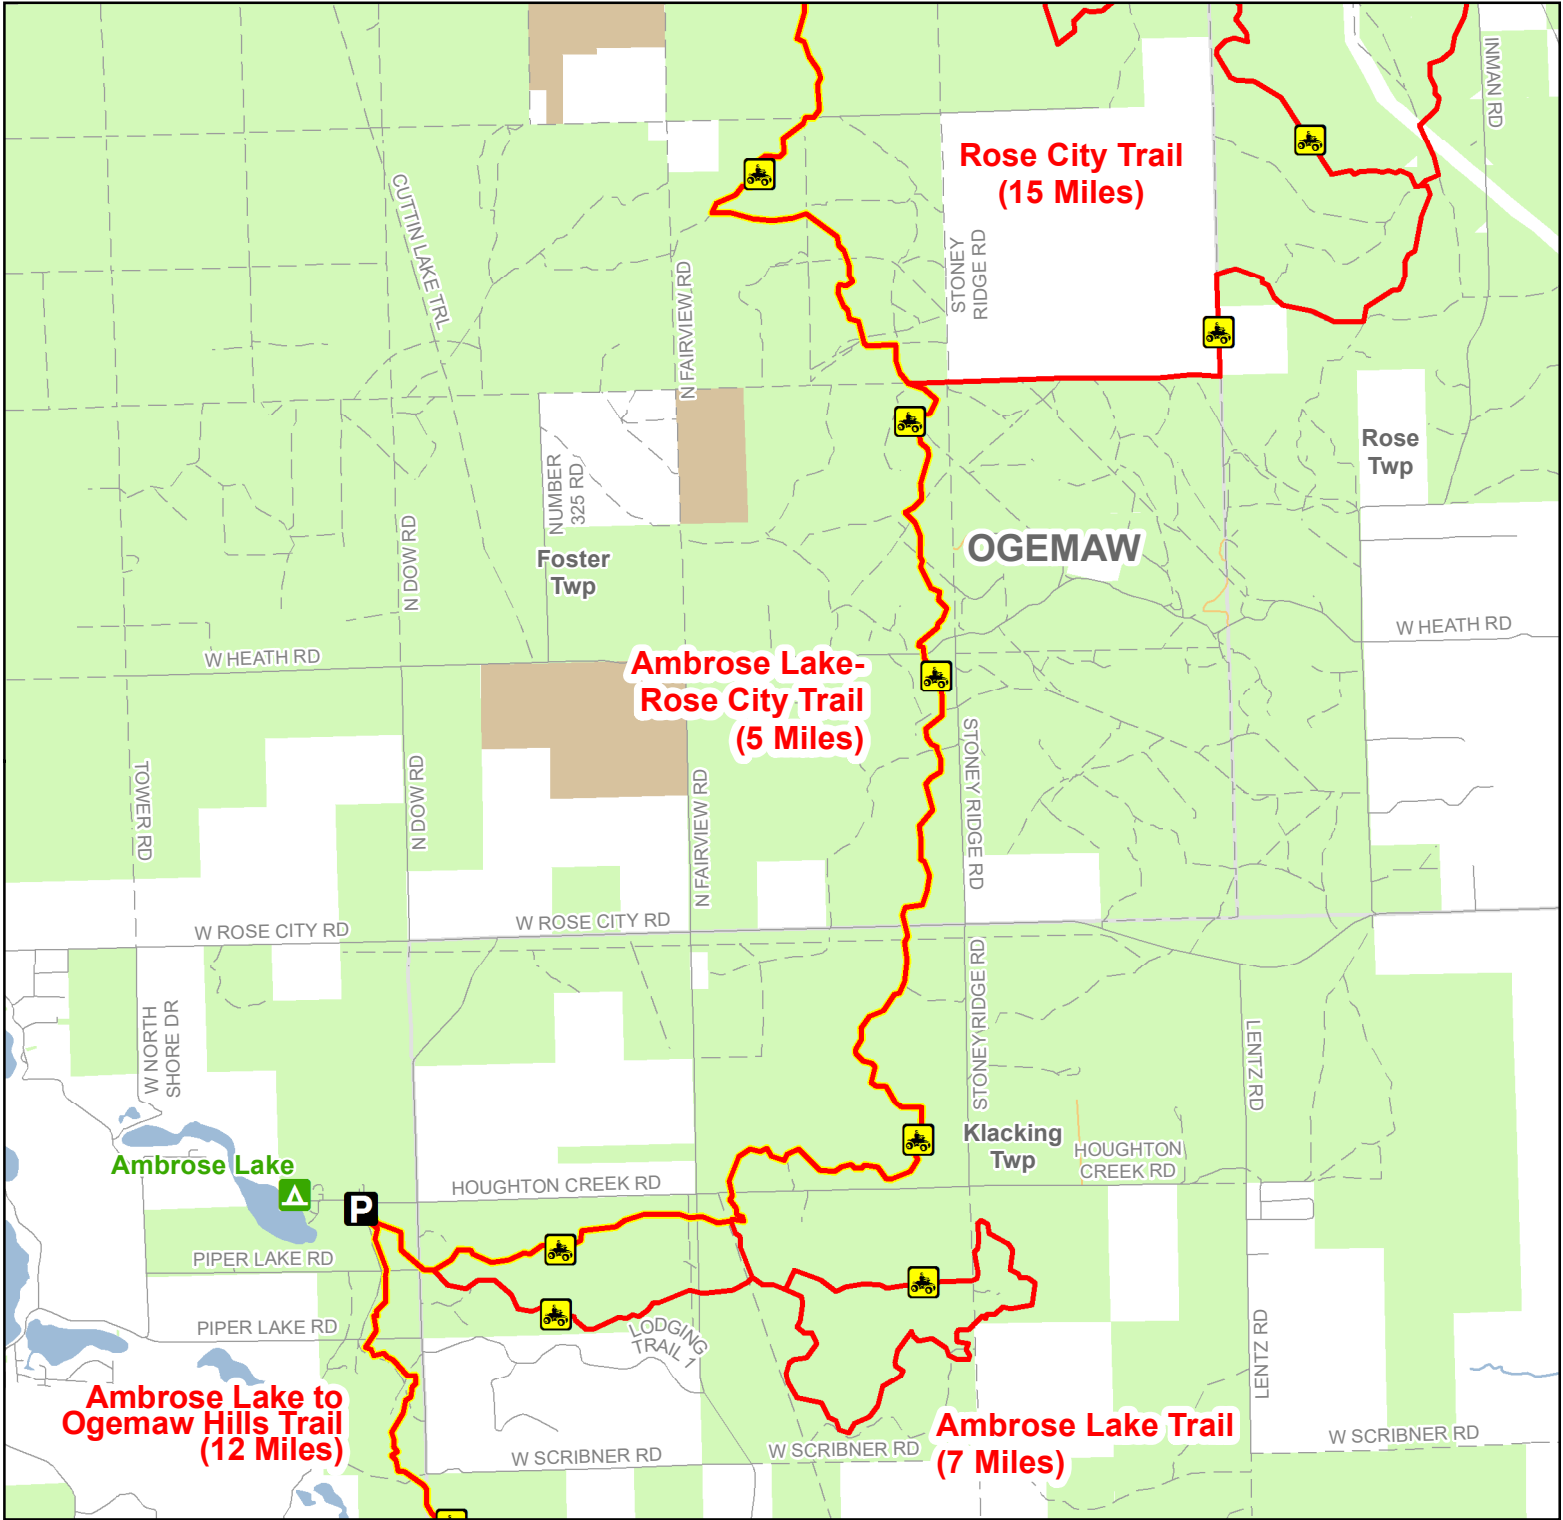

# Ambrose Lake to Rose City Trail

## Ogemaw County, Michigan

ADVISORY: Trails and Routes have two-way traffic.  
 DISCLAIMER: Trails shown on this map are an approximate representation of the trail system at the time of publication and may not reflect current ground conditions. STAY ON SIGNED TRAILS ONLY!

- State Forest Campground
- Parking Lot
- ORV Trails
 

ORV Trail – ORVs 50 inches in width or less including off-road motorcycles. ORV license and trail permit required.
- Michigan Cross Country Cycle Trail (MCCCT)
- Other Road
- Paved Road
- Gravel or Dirt Road
- Lake and River
- State Forest Land
- Federal Land
- Township
- County